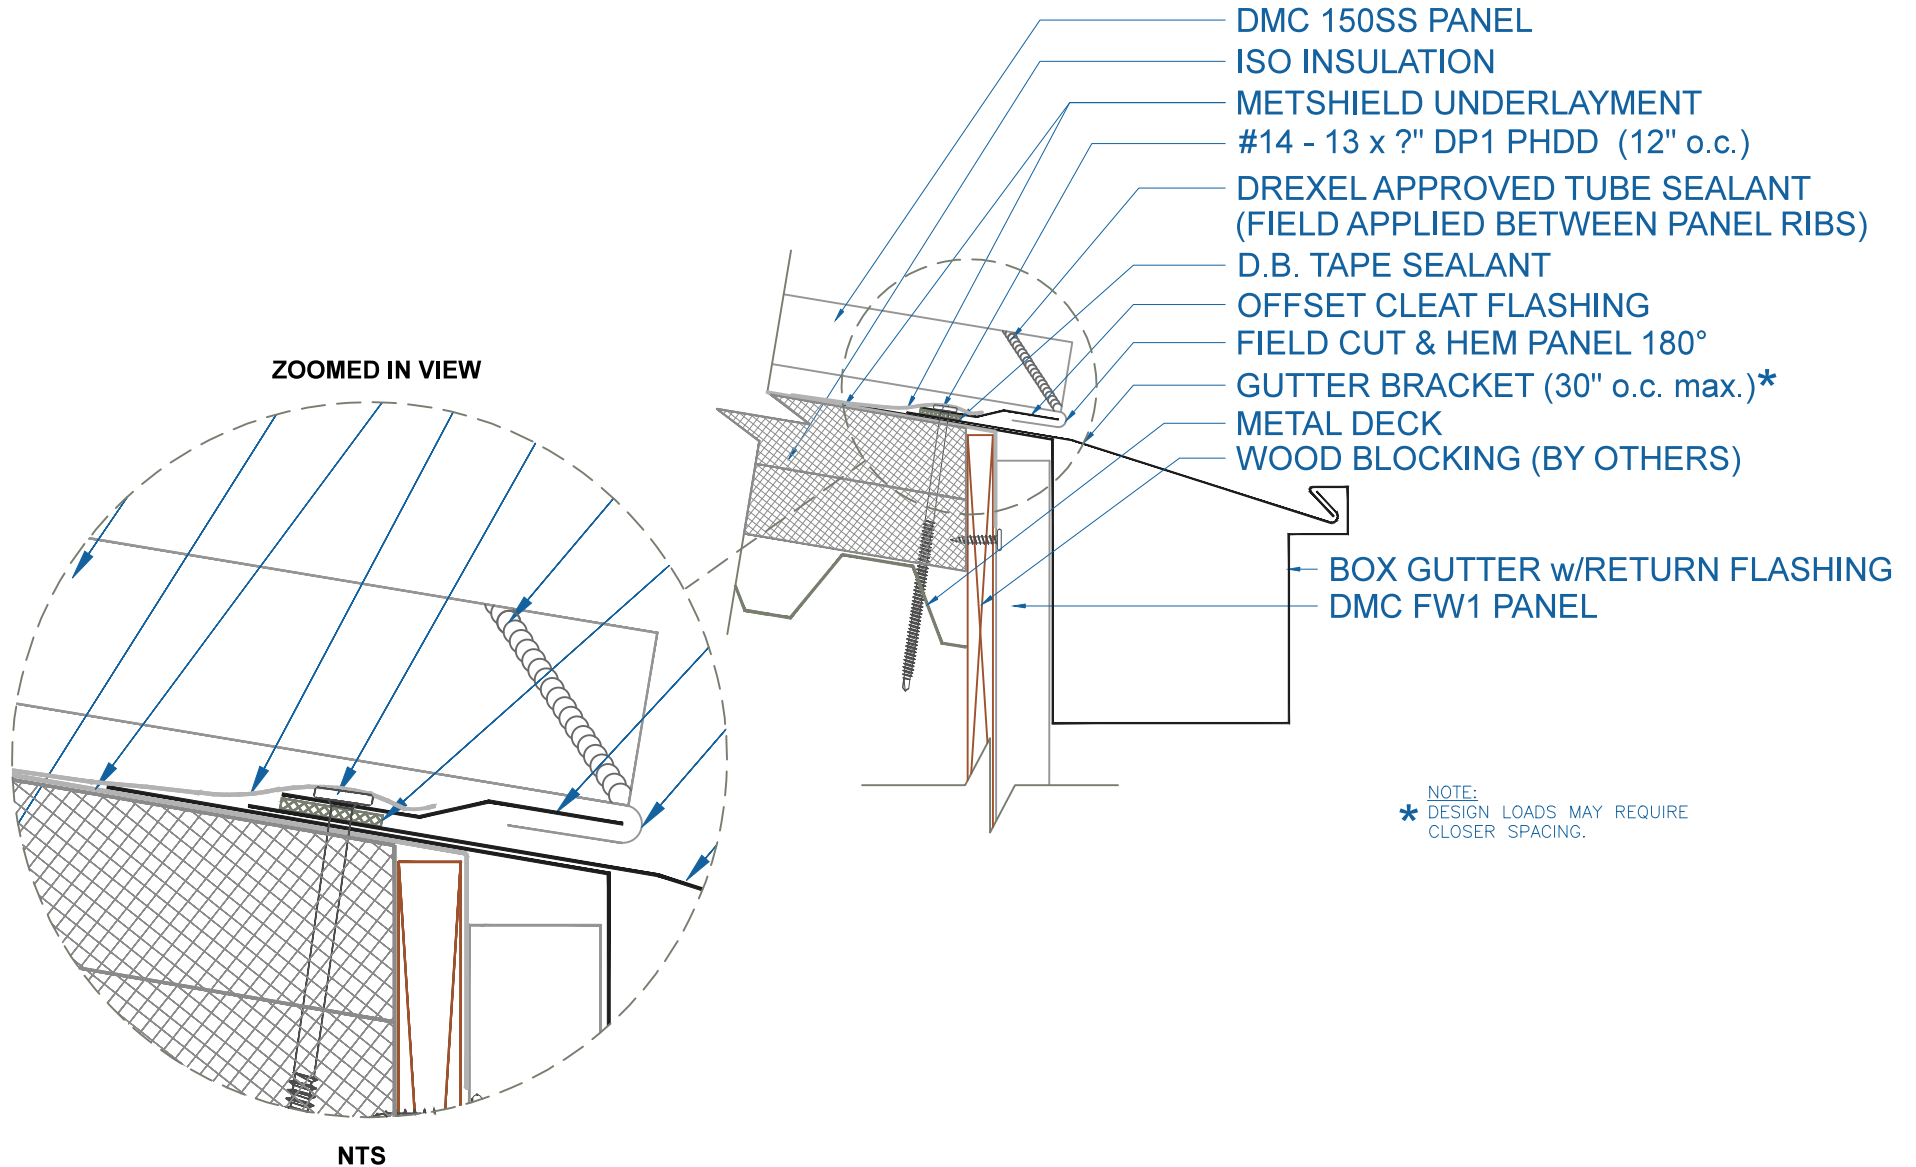

DMC 150SS - ISO w/ METAL DECK

BOX GUTTER - w/RETURN w/FLUSH PANEL

EFFECTIVE DATE: 05-24-2013
SUBJECT TO CHANGE WITHOUT NOTICE

SCALE: 3" = 1'-0"