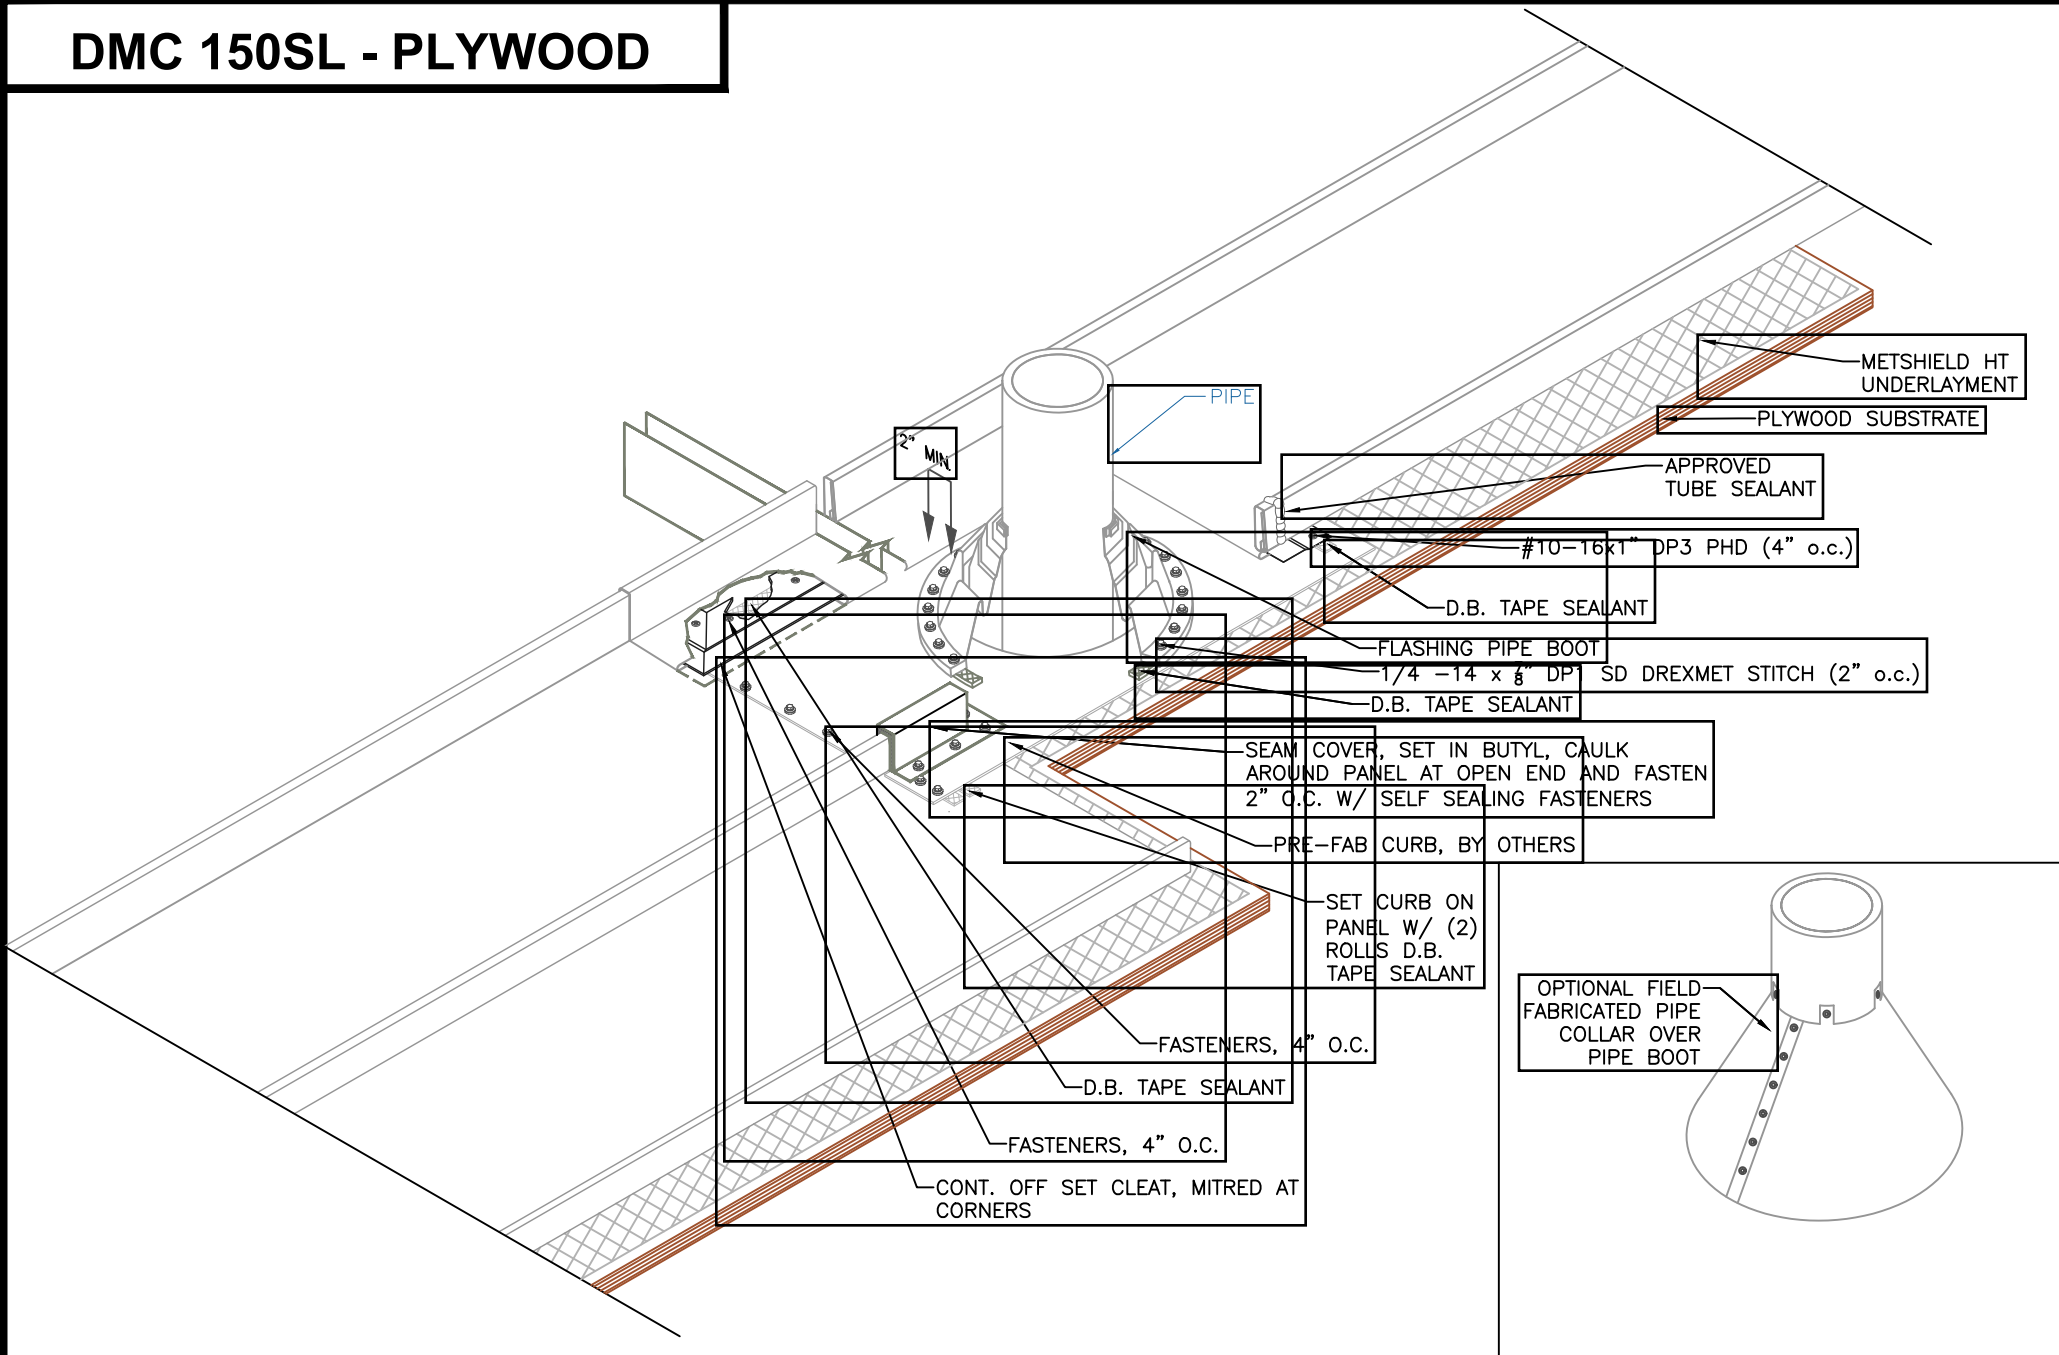

# DMC 150SL - PLYWOOD

EFFECTIVE DATE: 03-31-22  
 SUBJECT TO CHANGE WITHOUT NOTICE

## PIPE FLASHING DETAIL

SCALE: NTS