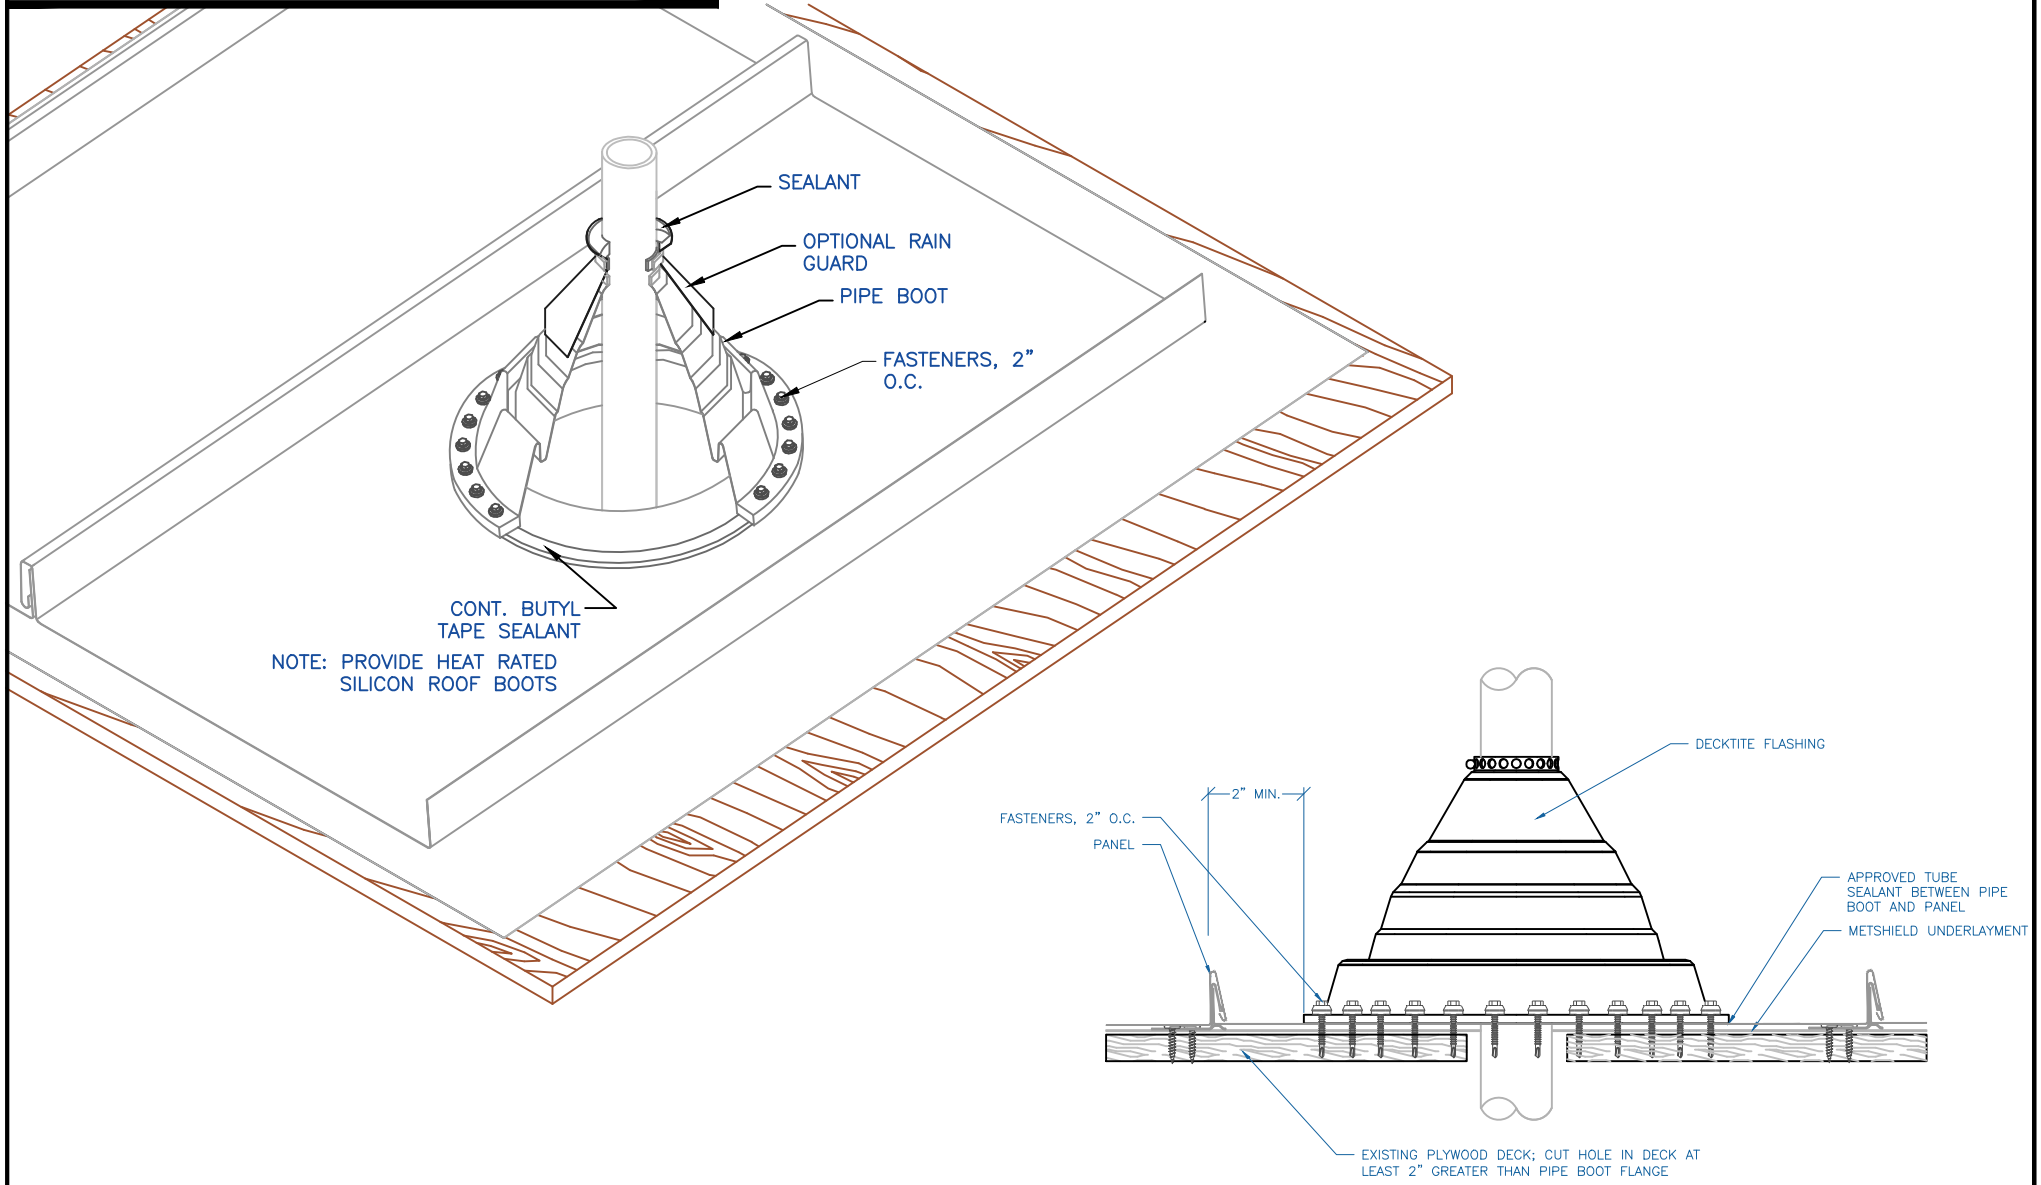

DMC 150SL - PLYWOOD

EFFECTIVE DATE: 02-15-2013
SUBJECT TO CHANGE WITHOUT NOTICE

PIPE FLASHING DETAIL

SCALE: NTS