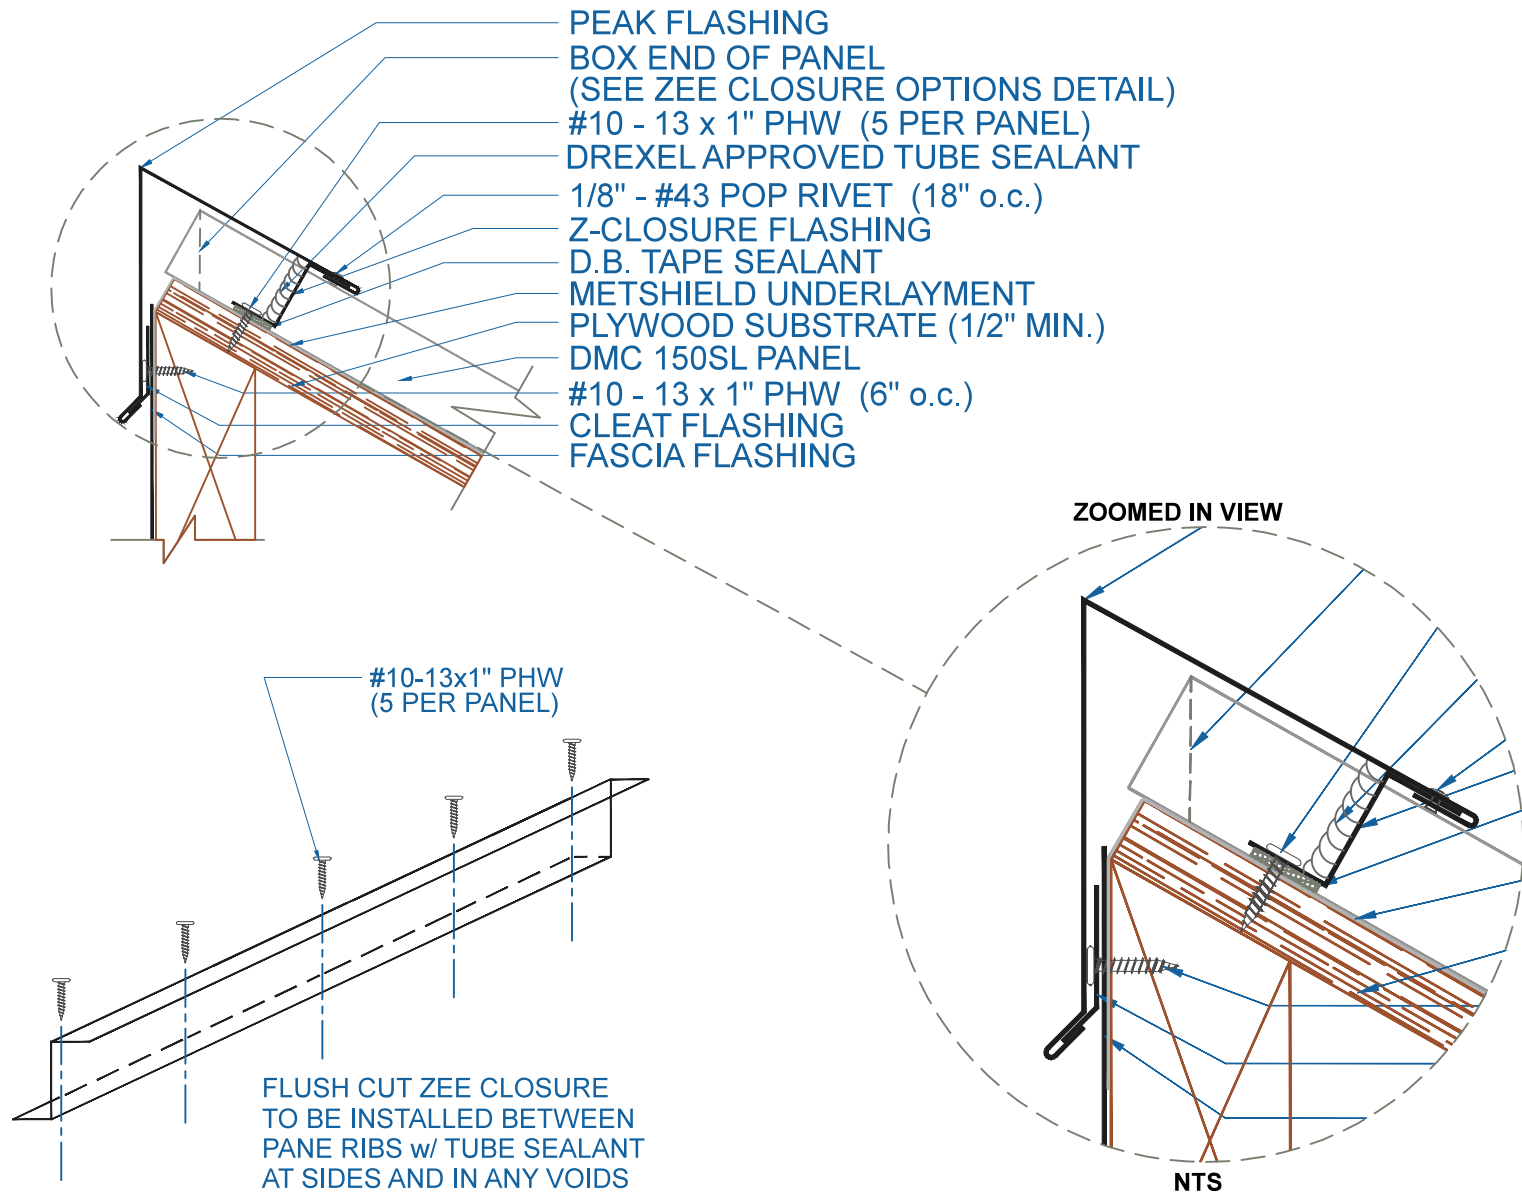

DMC 150SL - PLYWOOD

EFFECTIVE DATE: 02-01-13
 SUBJECT TO CHANGE WITHOUT NOTICE

PEAK
 SCALE: 3" = 1'-0"