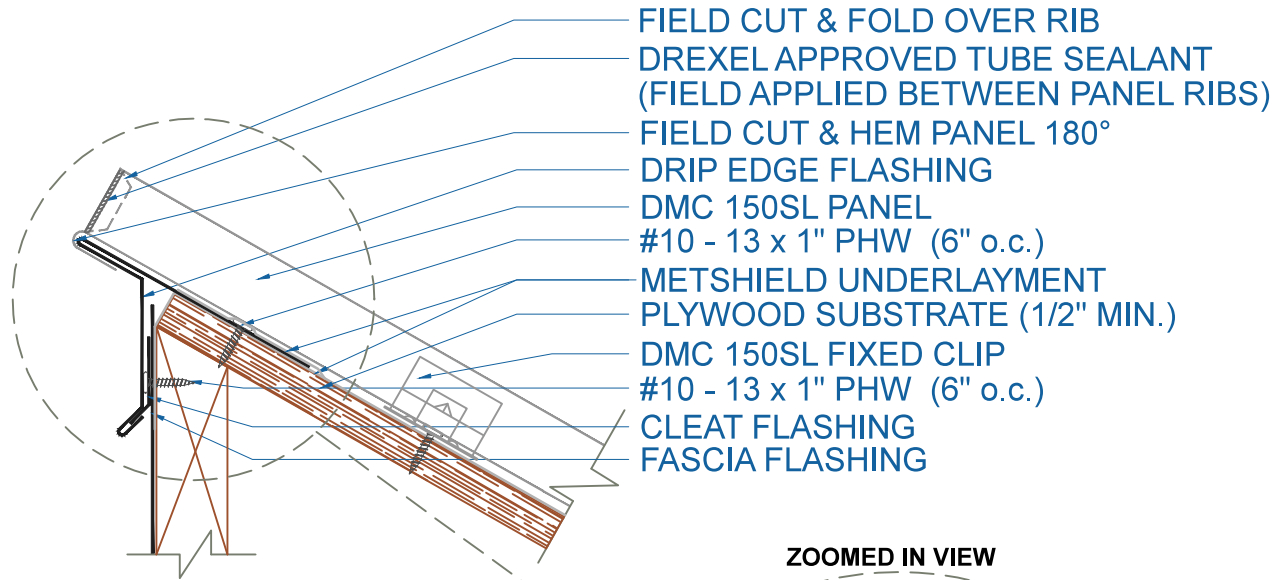

# DMC 150SL - PLYWOOD

## DRIP EDGE PEAK

SCALE: 3" = 1'-0"

EFFECTIVE DATE: 02-01-13  
SUBJECT TO CHANGE WITHOUT NOTICE