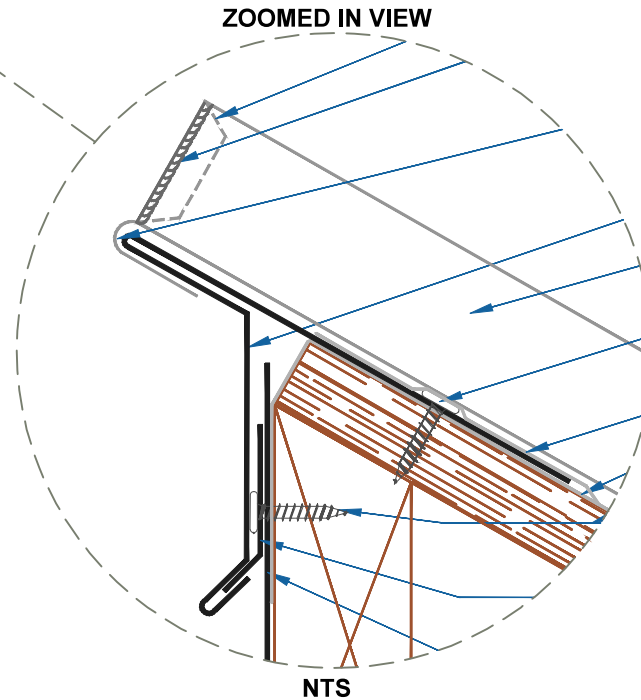

# DMC 150SL - PLYWOOD

## DRIP EDGE PEAK

SCALE: 3" = 1'-0"

EFFECTIVE DATE: 02-01-13  
SUBJECT TO CHANGE WITHOUT NOTICE