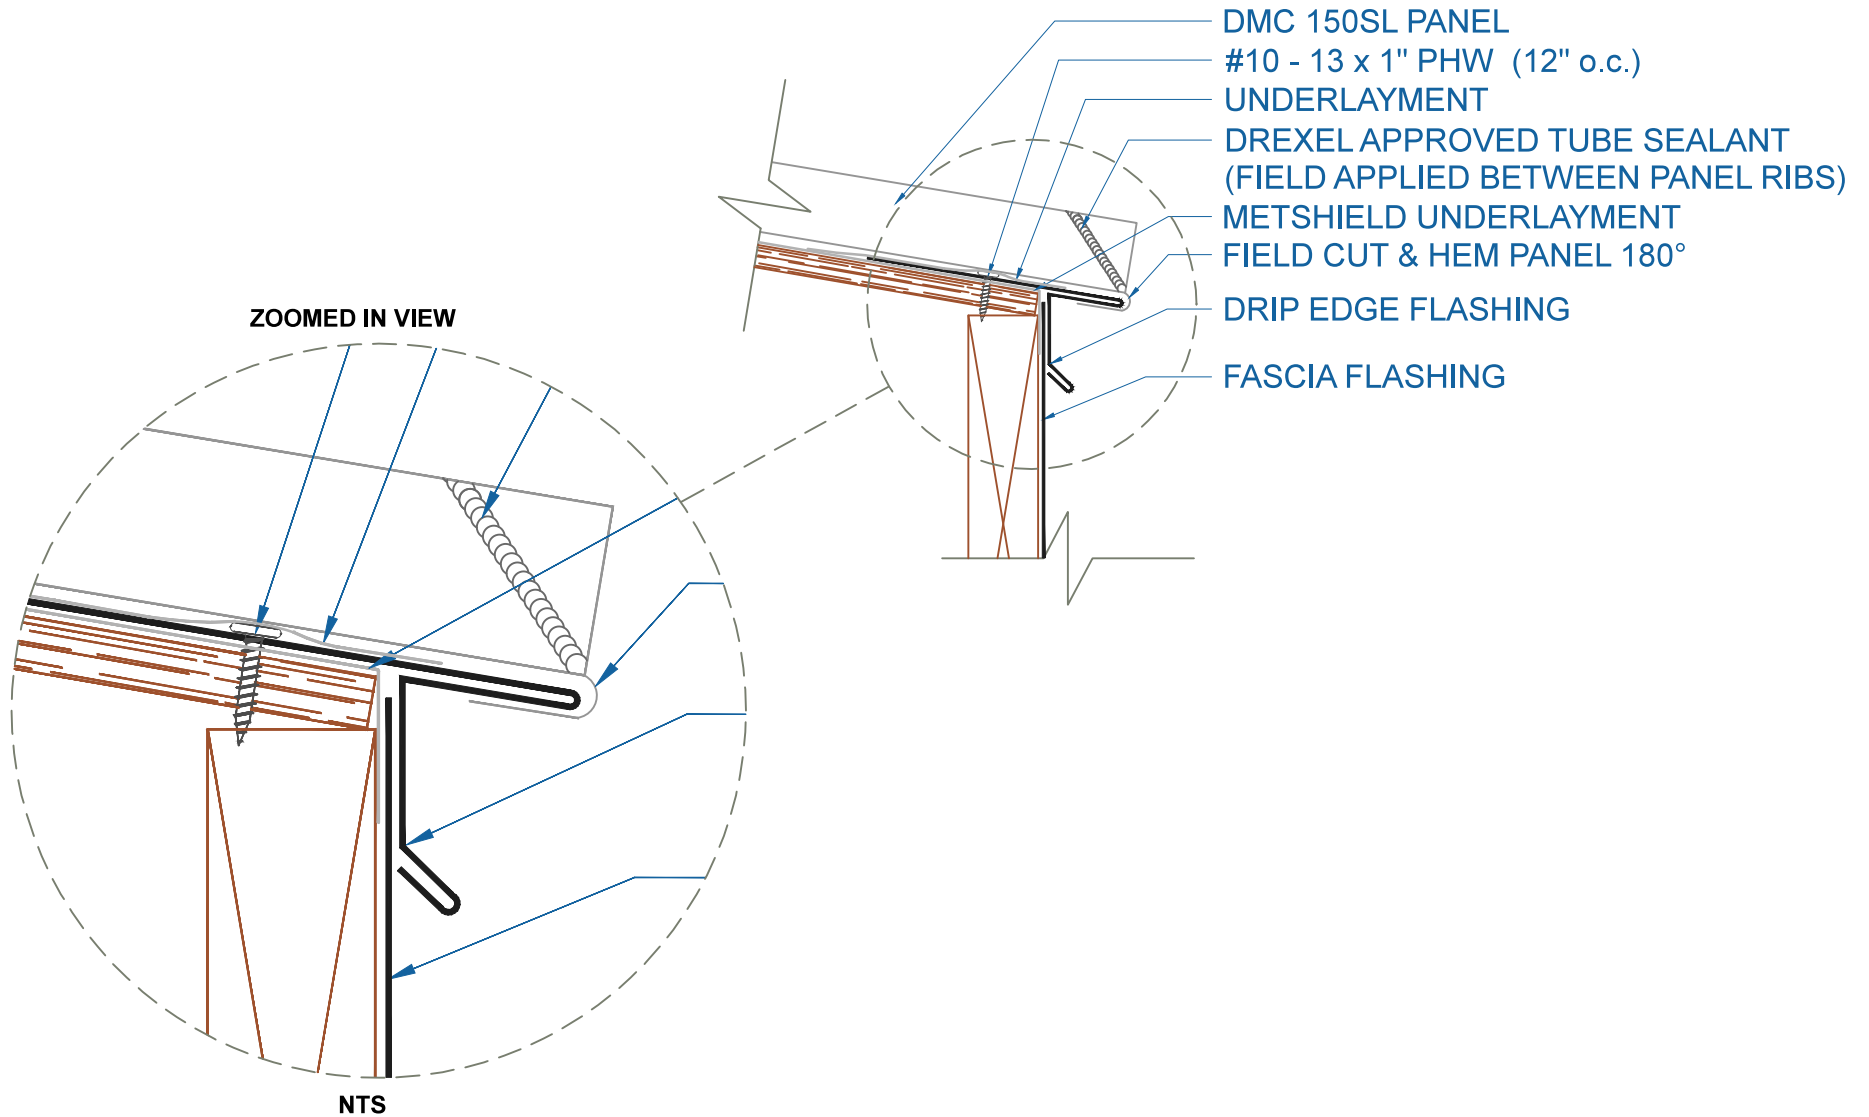

# DMC 150SL - PLYWOOD

EFFECTIVE DATE: 01-04-13  
SUBJECT TO CHANGE WITHOUT NOTICE

## DRIP EDGE

SCALE: 3" = 1'-0"