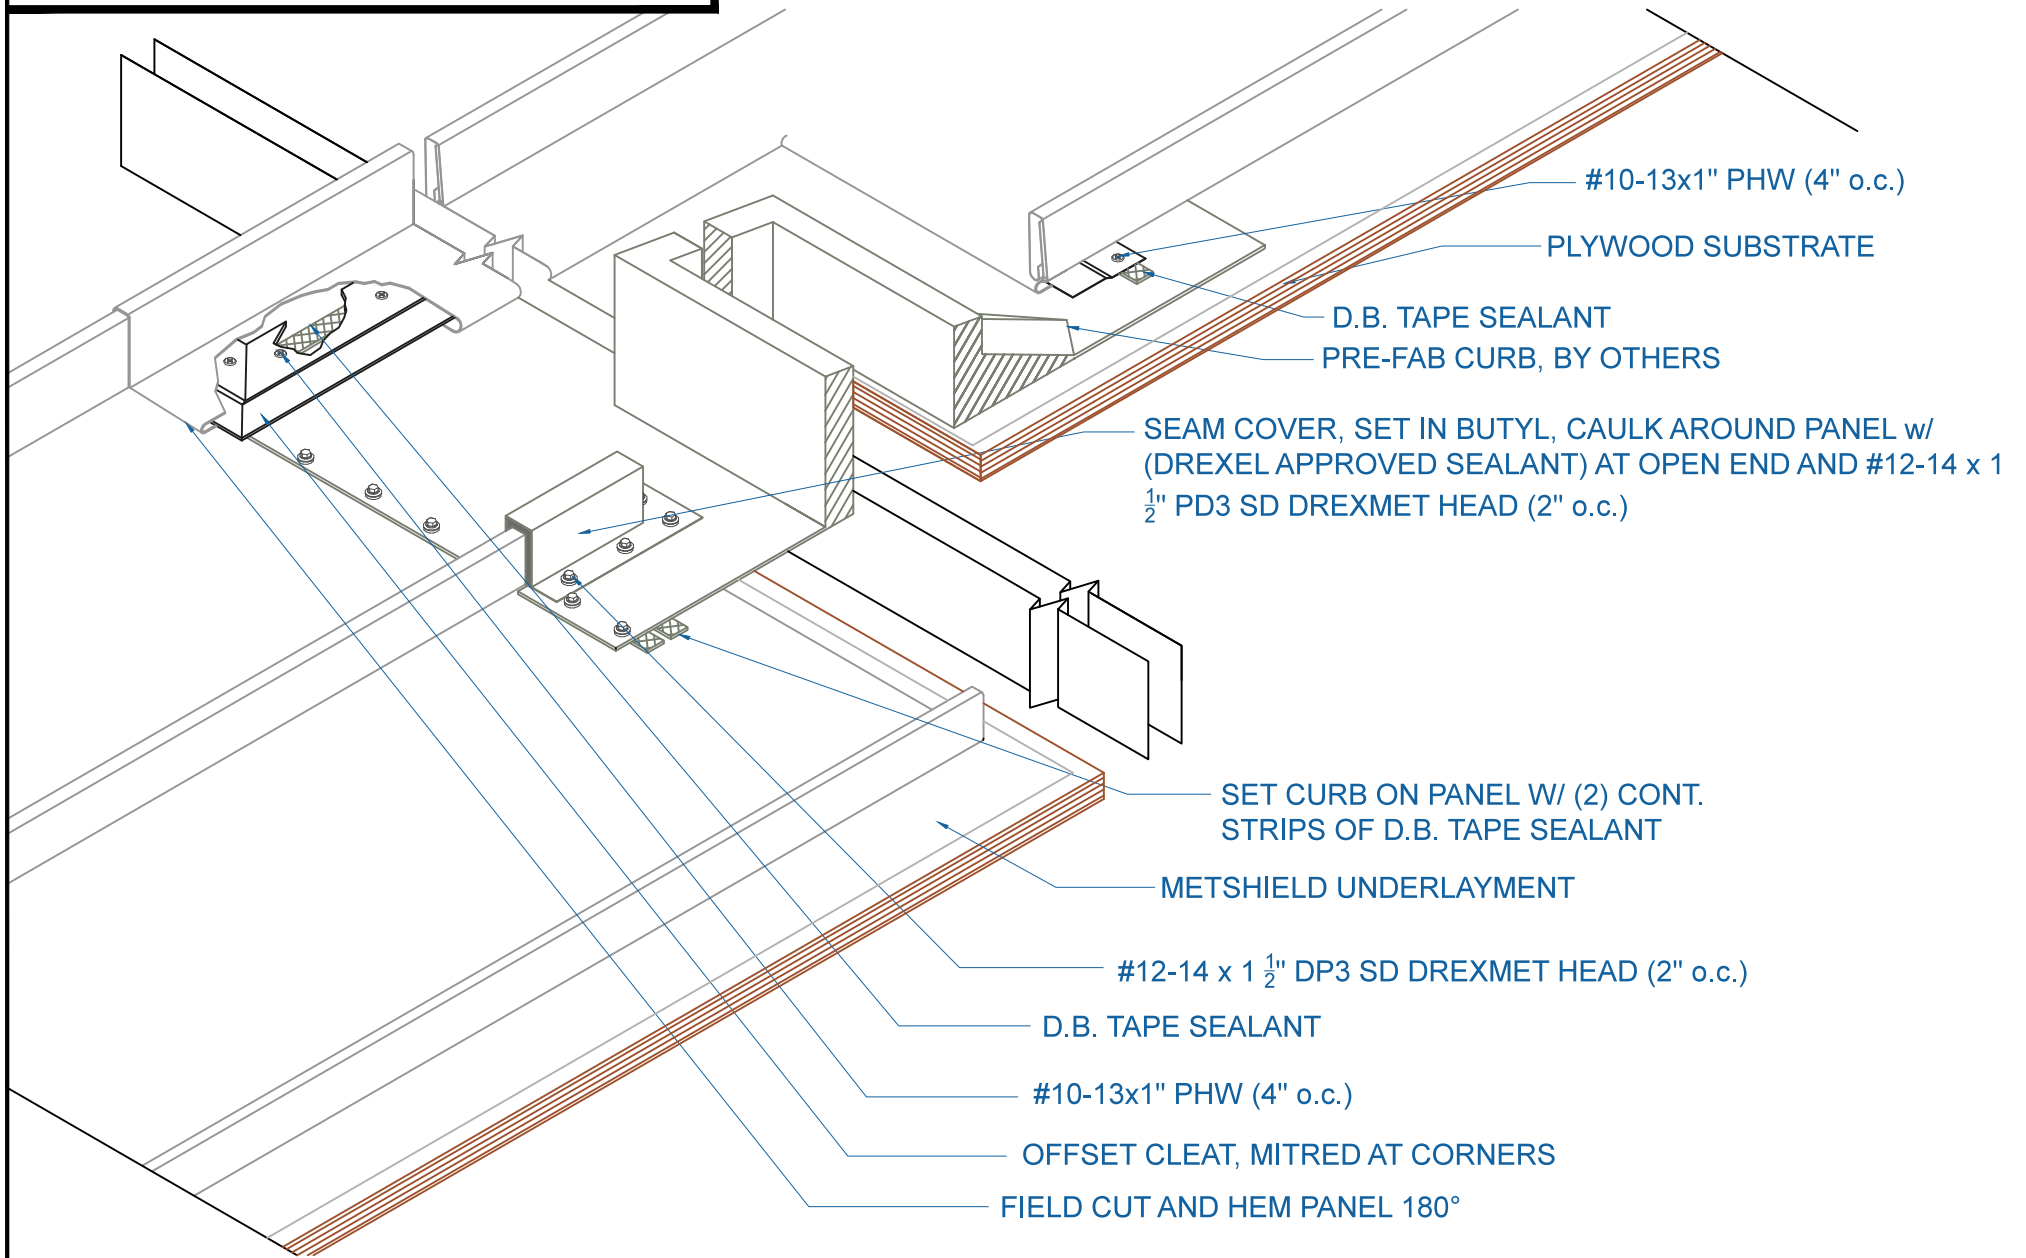

DMC 150SL - PLYWOOD

EFFECTIVE DATE: 02-15-2013
SUBJECT TO CHANGE WITHOUT NOTICE

CURB DETAIL

SCALE: NTS