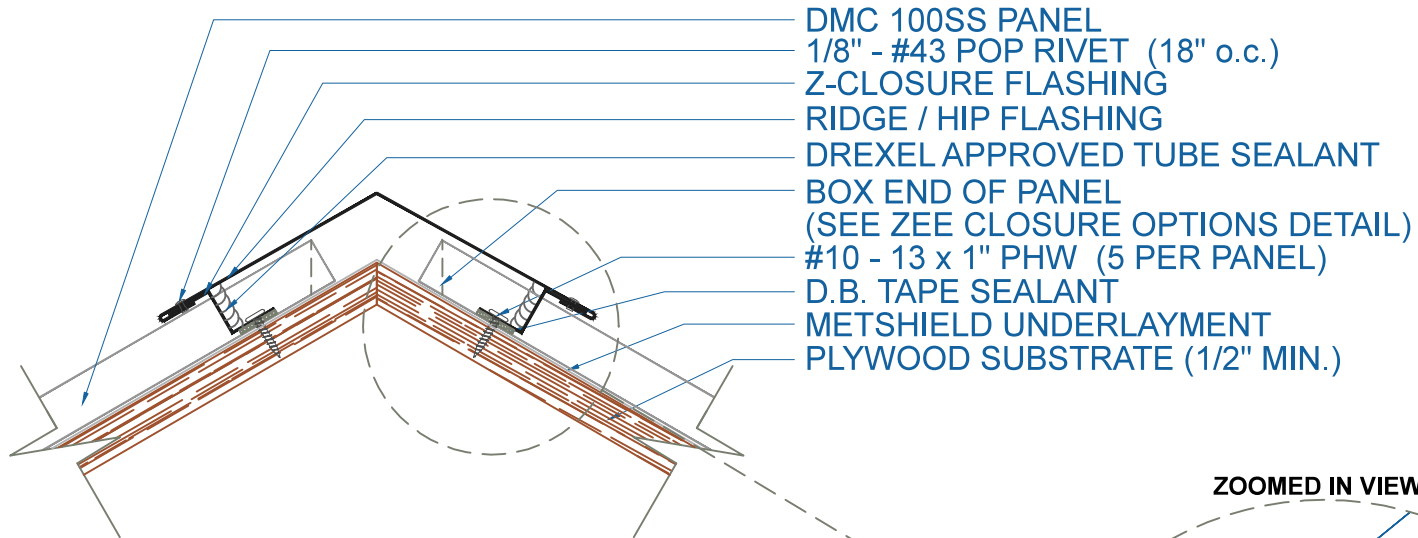

DMC 100SS - PLYWOOD

EFFECTIVE DATE: 01-18-13
SUBJECT TO CHANGE WITHOUT NOTICE

RIDGE / HIP

SCALE: 3" = 1'-0"