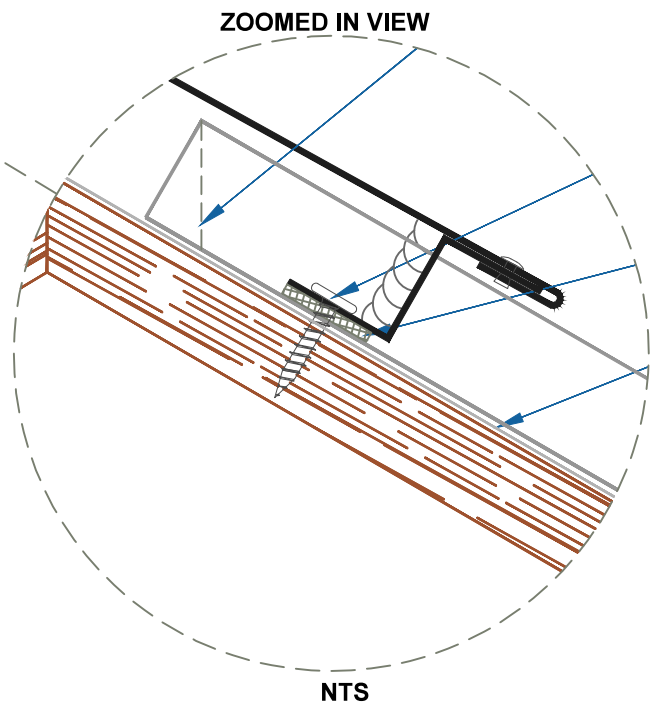

DMC 100SS - PLYWOOD

EFFECTIVE DATE: 01-18-13
SUBJECT TO CHANGE WITHOUT NOTICE

RIDGE / HIP

SCALE: 3" = 1'-0"