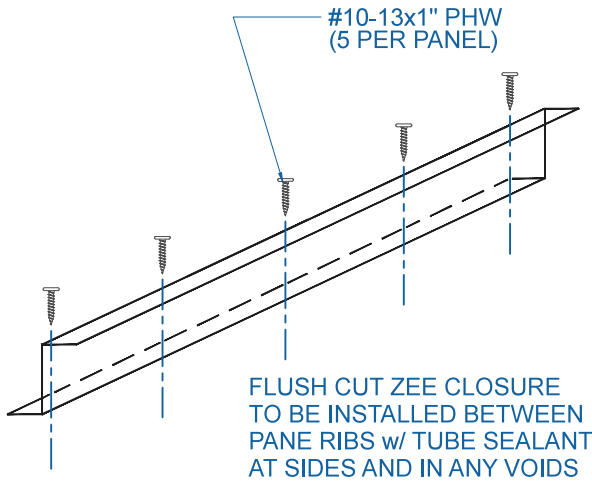

DMC 100SS - PLYWOOD

EFFECTIVE DATE: 01-18-13
SUBJECT TO CHANGE WITHOUT NOTICE

RIDGE / HIP

SCALE: 3" = 1'-0"