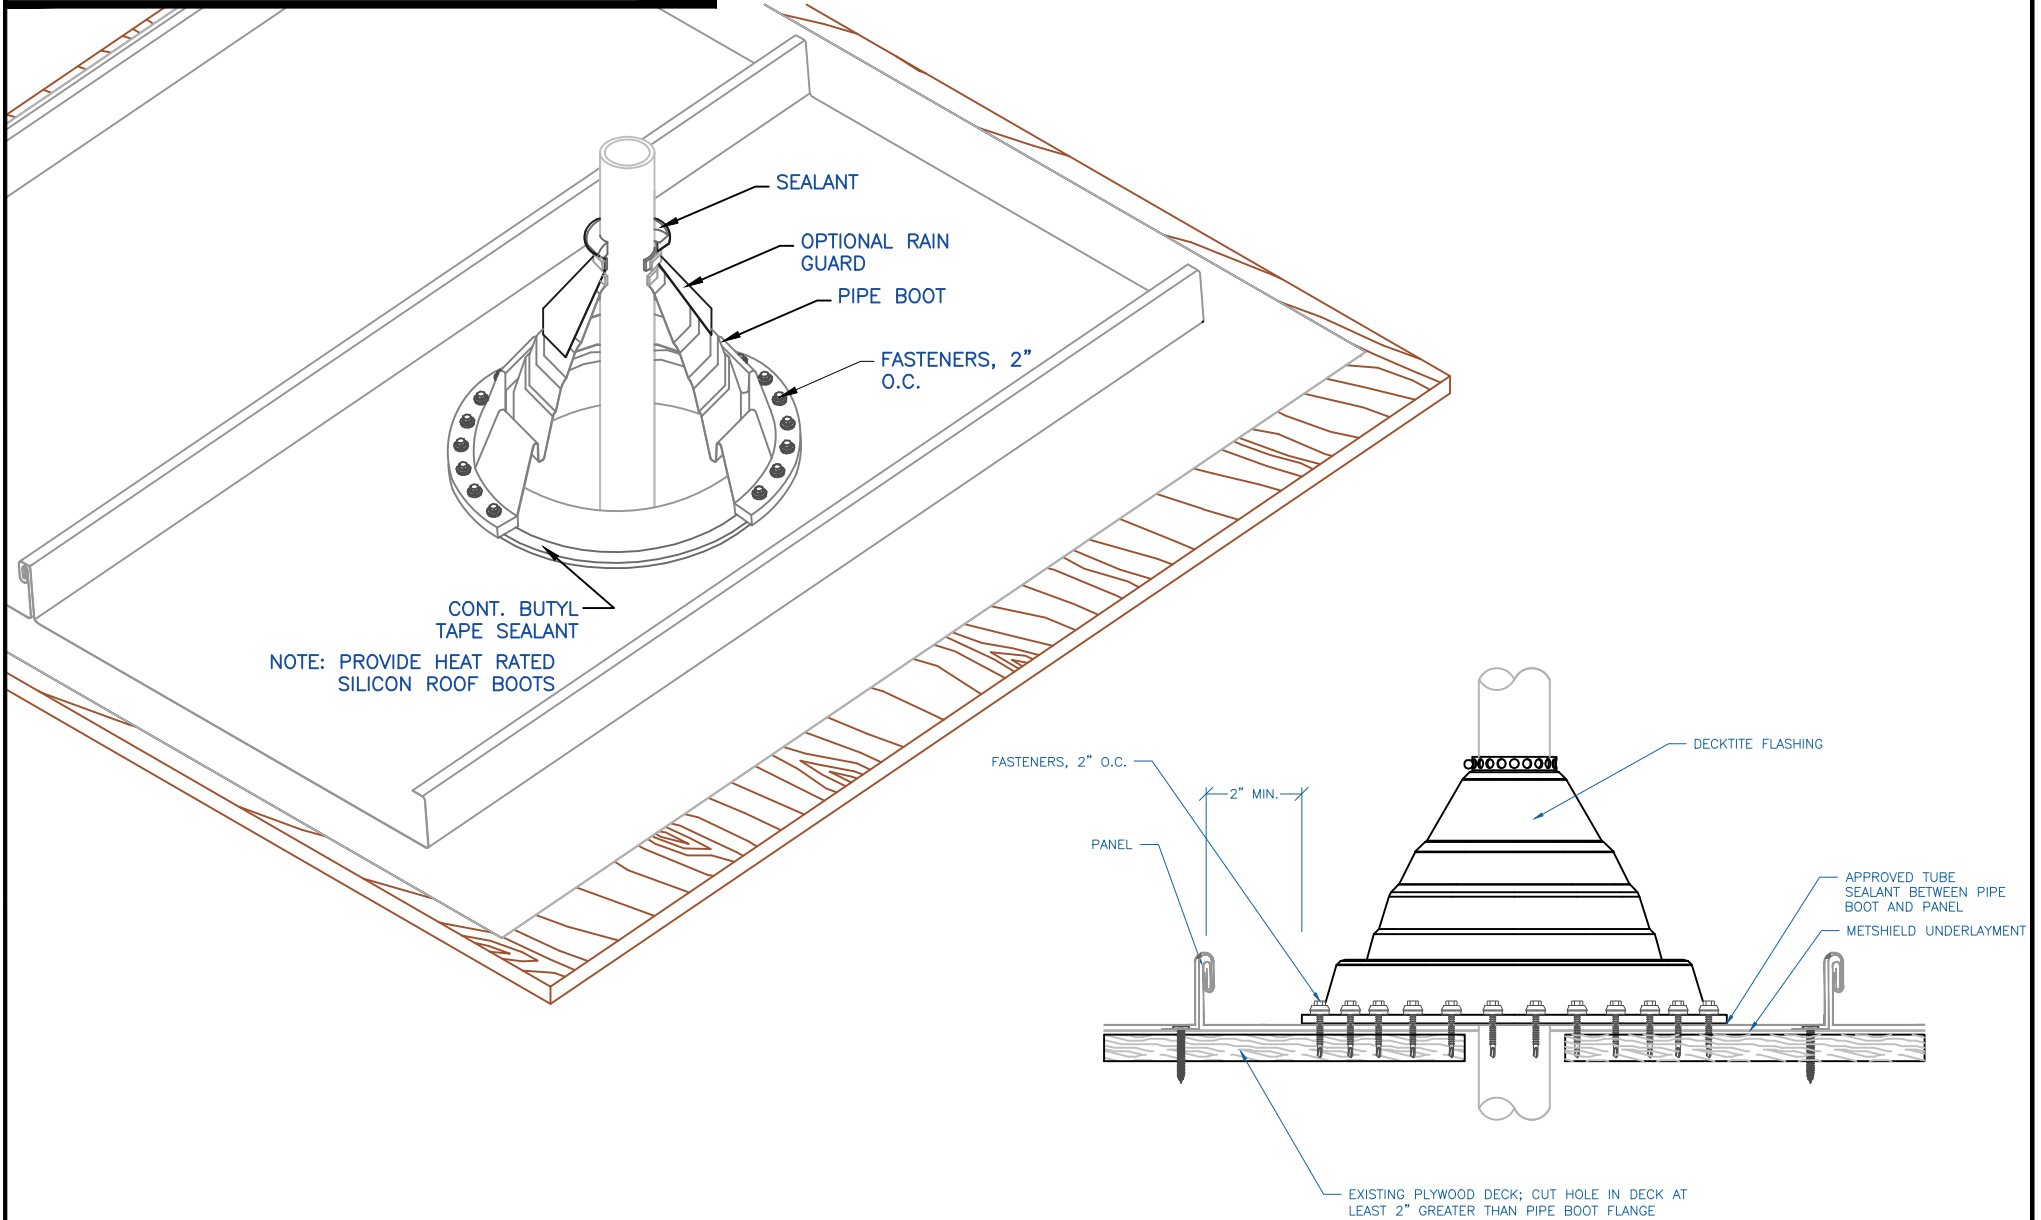

# DMC 100SS - PLYWOOD

## PIPE FLASHING DETAIL

SCALE: NTS