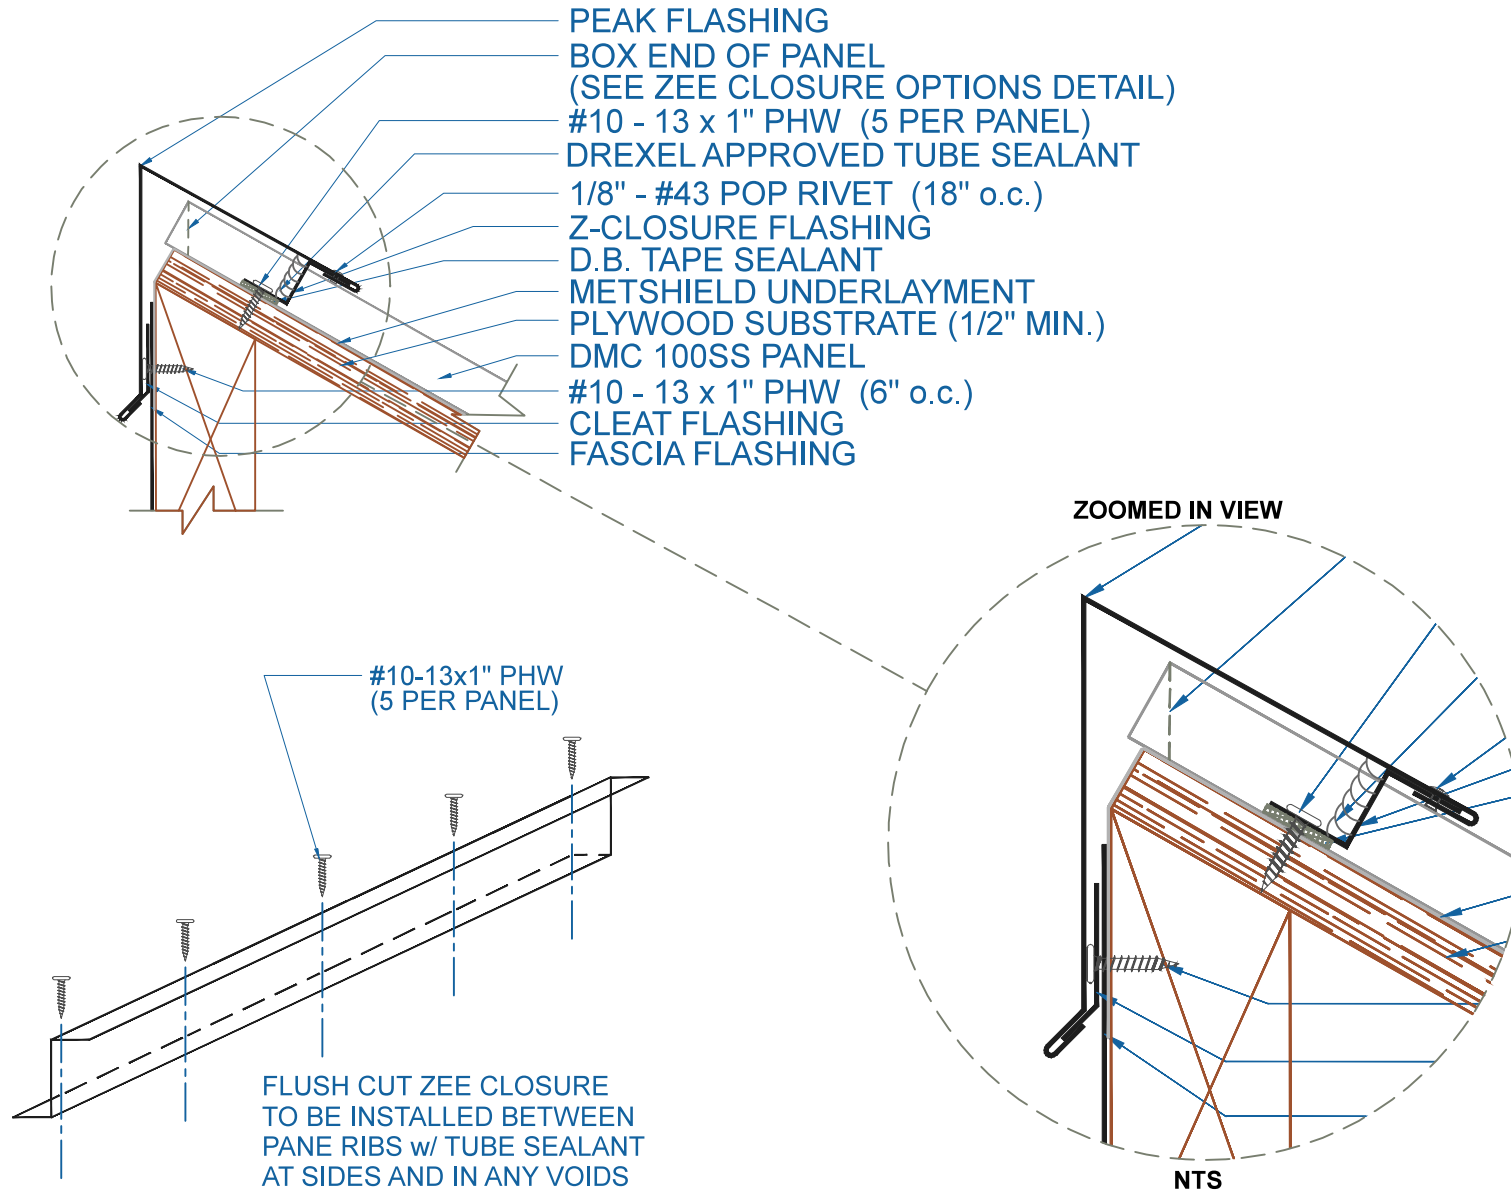

# DMC 100SS - PLYWOOD

EFFECTIVE DATE: 01-18-13  
 SUBJECT TO CHANGE WITHOUT NOTICE

**PEAK**  
 SCALE: 3" = 1'-0"

**DrexelMetals**  
 Roofing Systems + Custom Fabrication