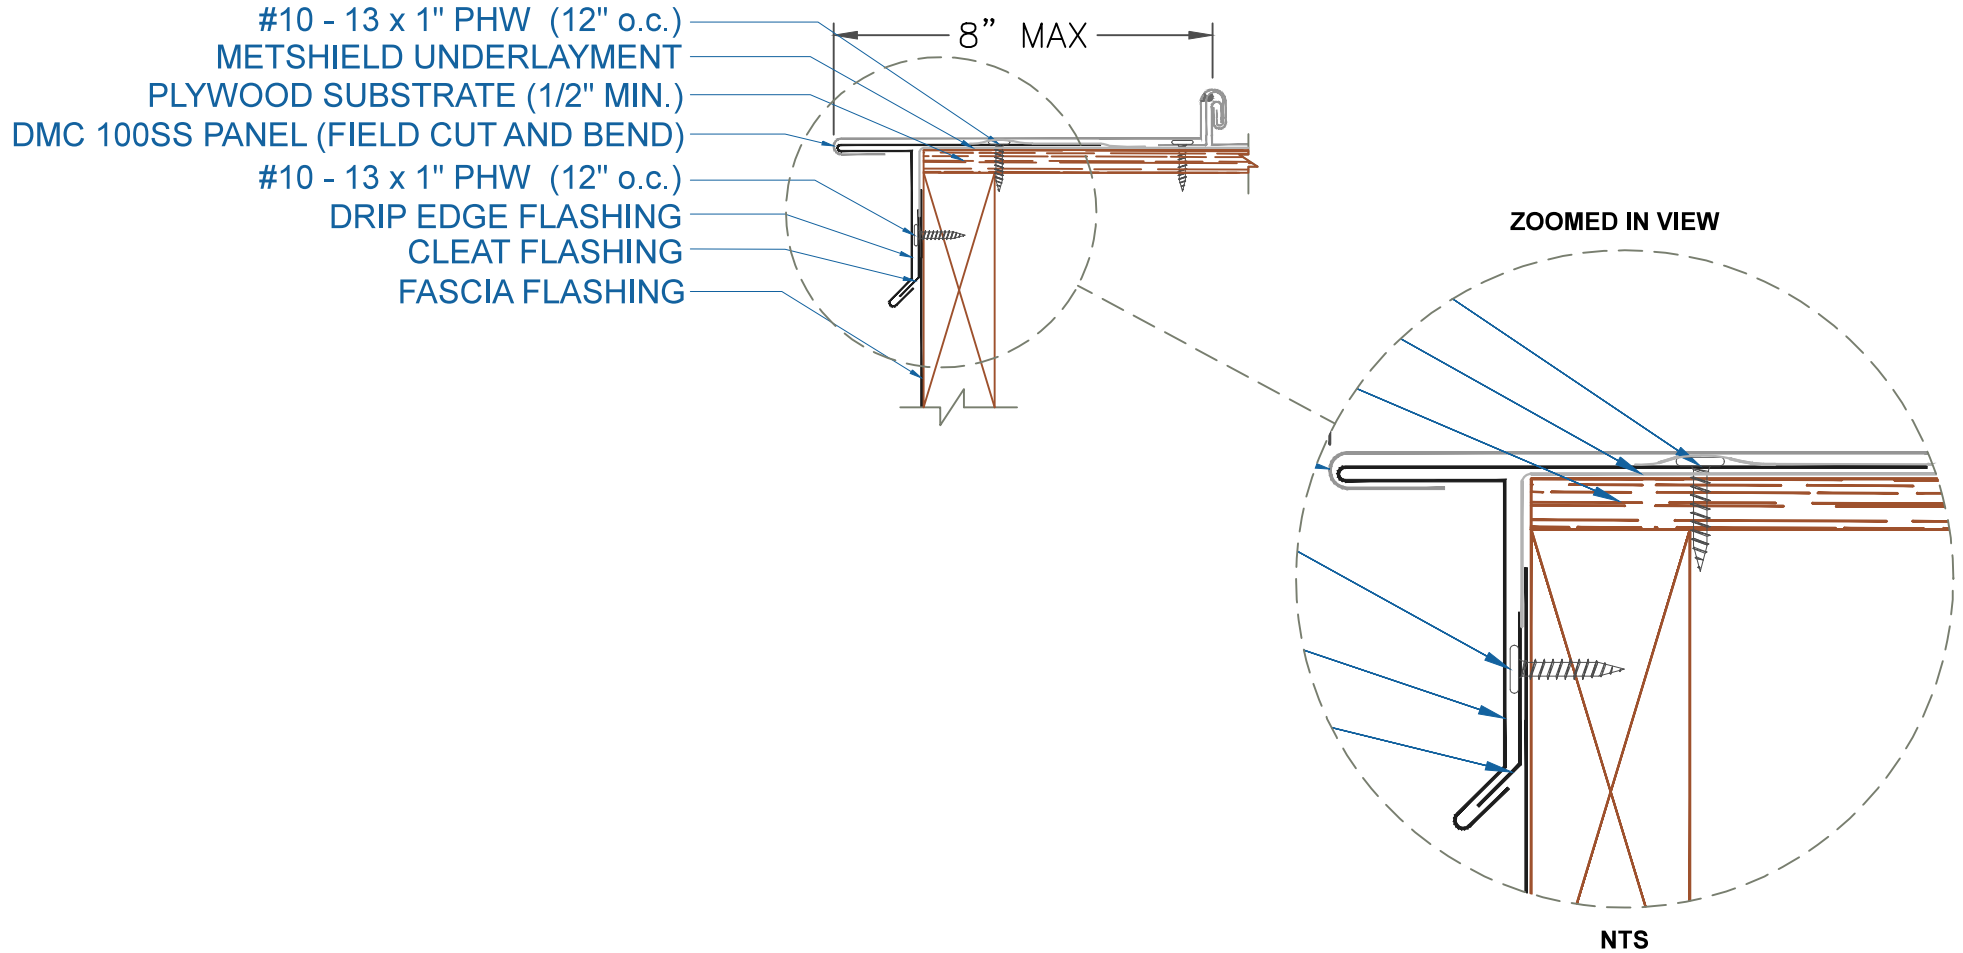

DMC 100SS - PLYWOOD

GABLE ALTERNATE / CURVED

SCALE: 3" = 1'-0"