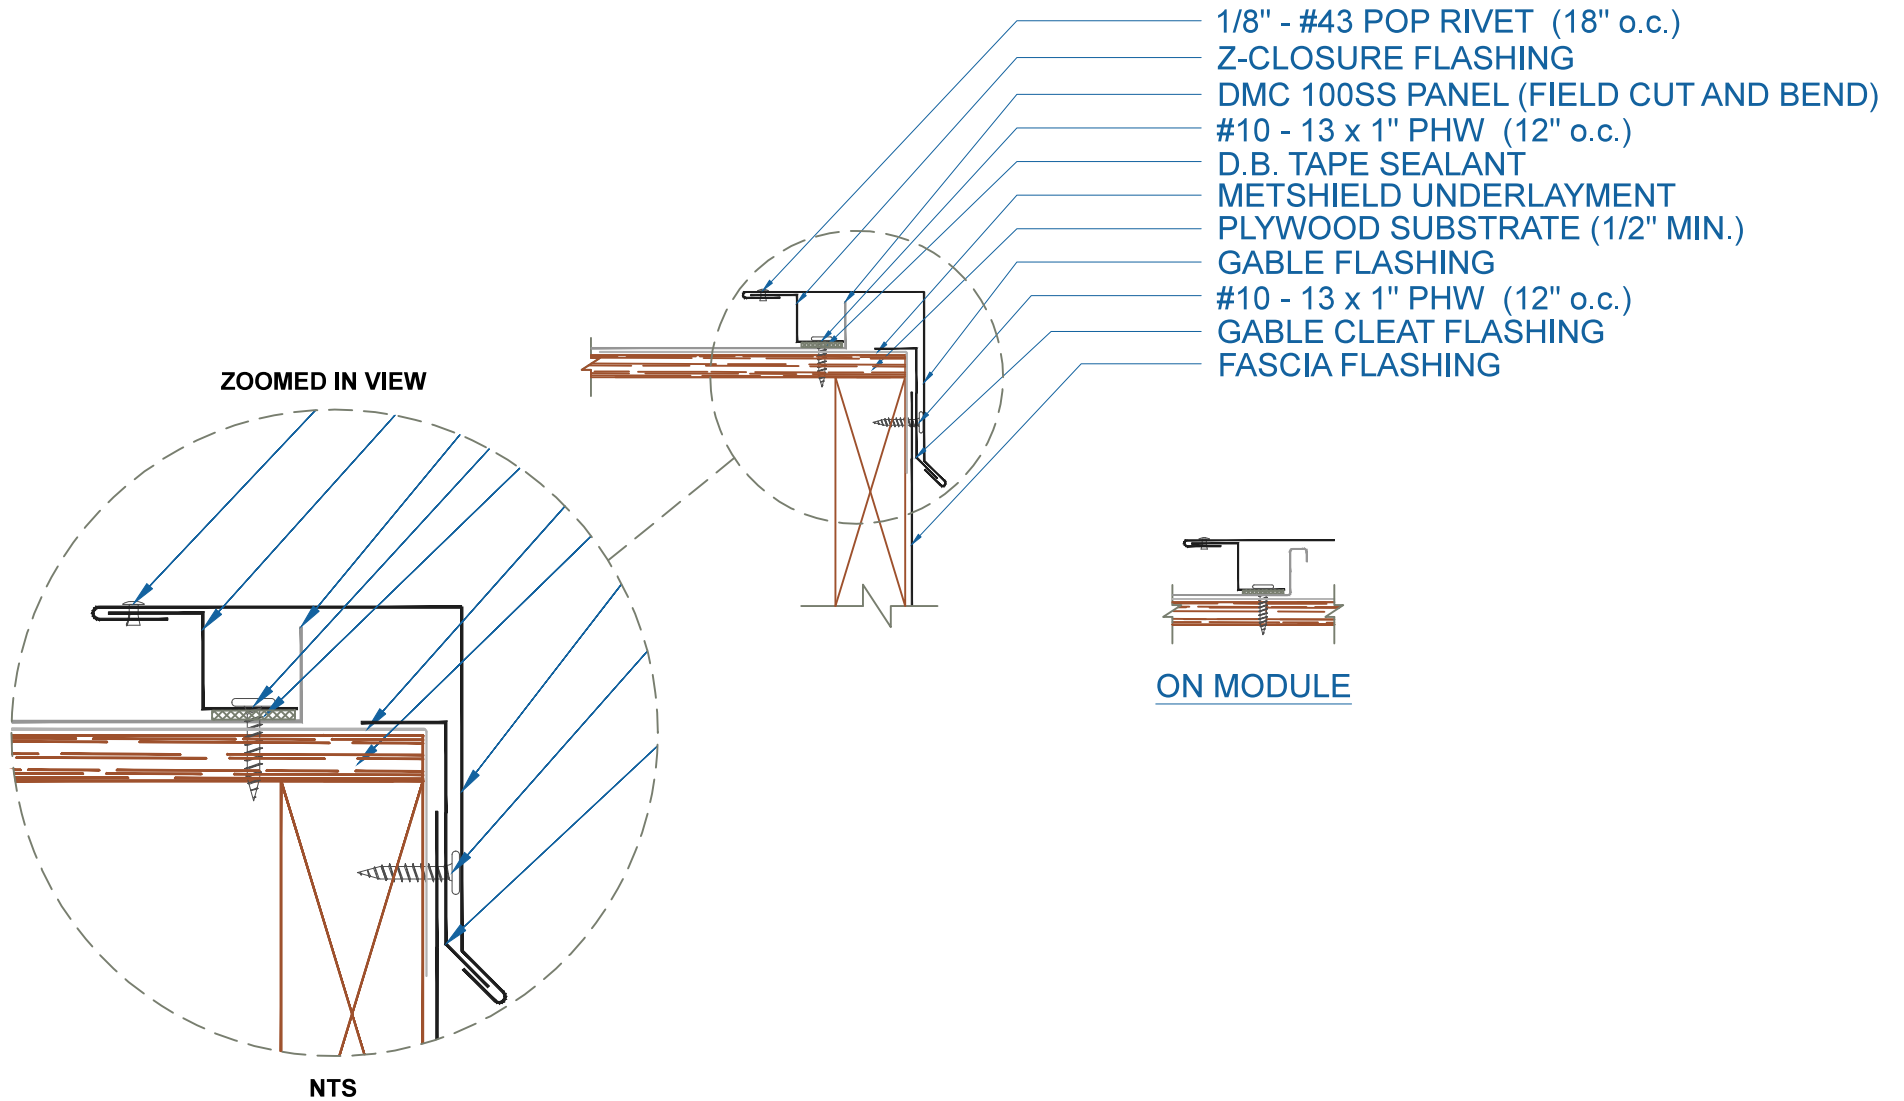

DMC 100SS - PLYWOOD

EFFECTIVE DATE: 01-18-13
 SUBJECT TO CHANGE WITHOUT NOTICE

GABLE
 SCALE: 3" = 1'-0"

Drexel Metals
 Roofing Systems + Custom Fabrication