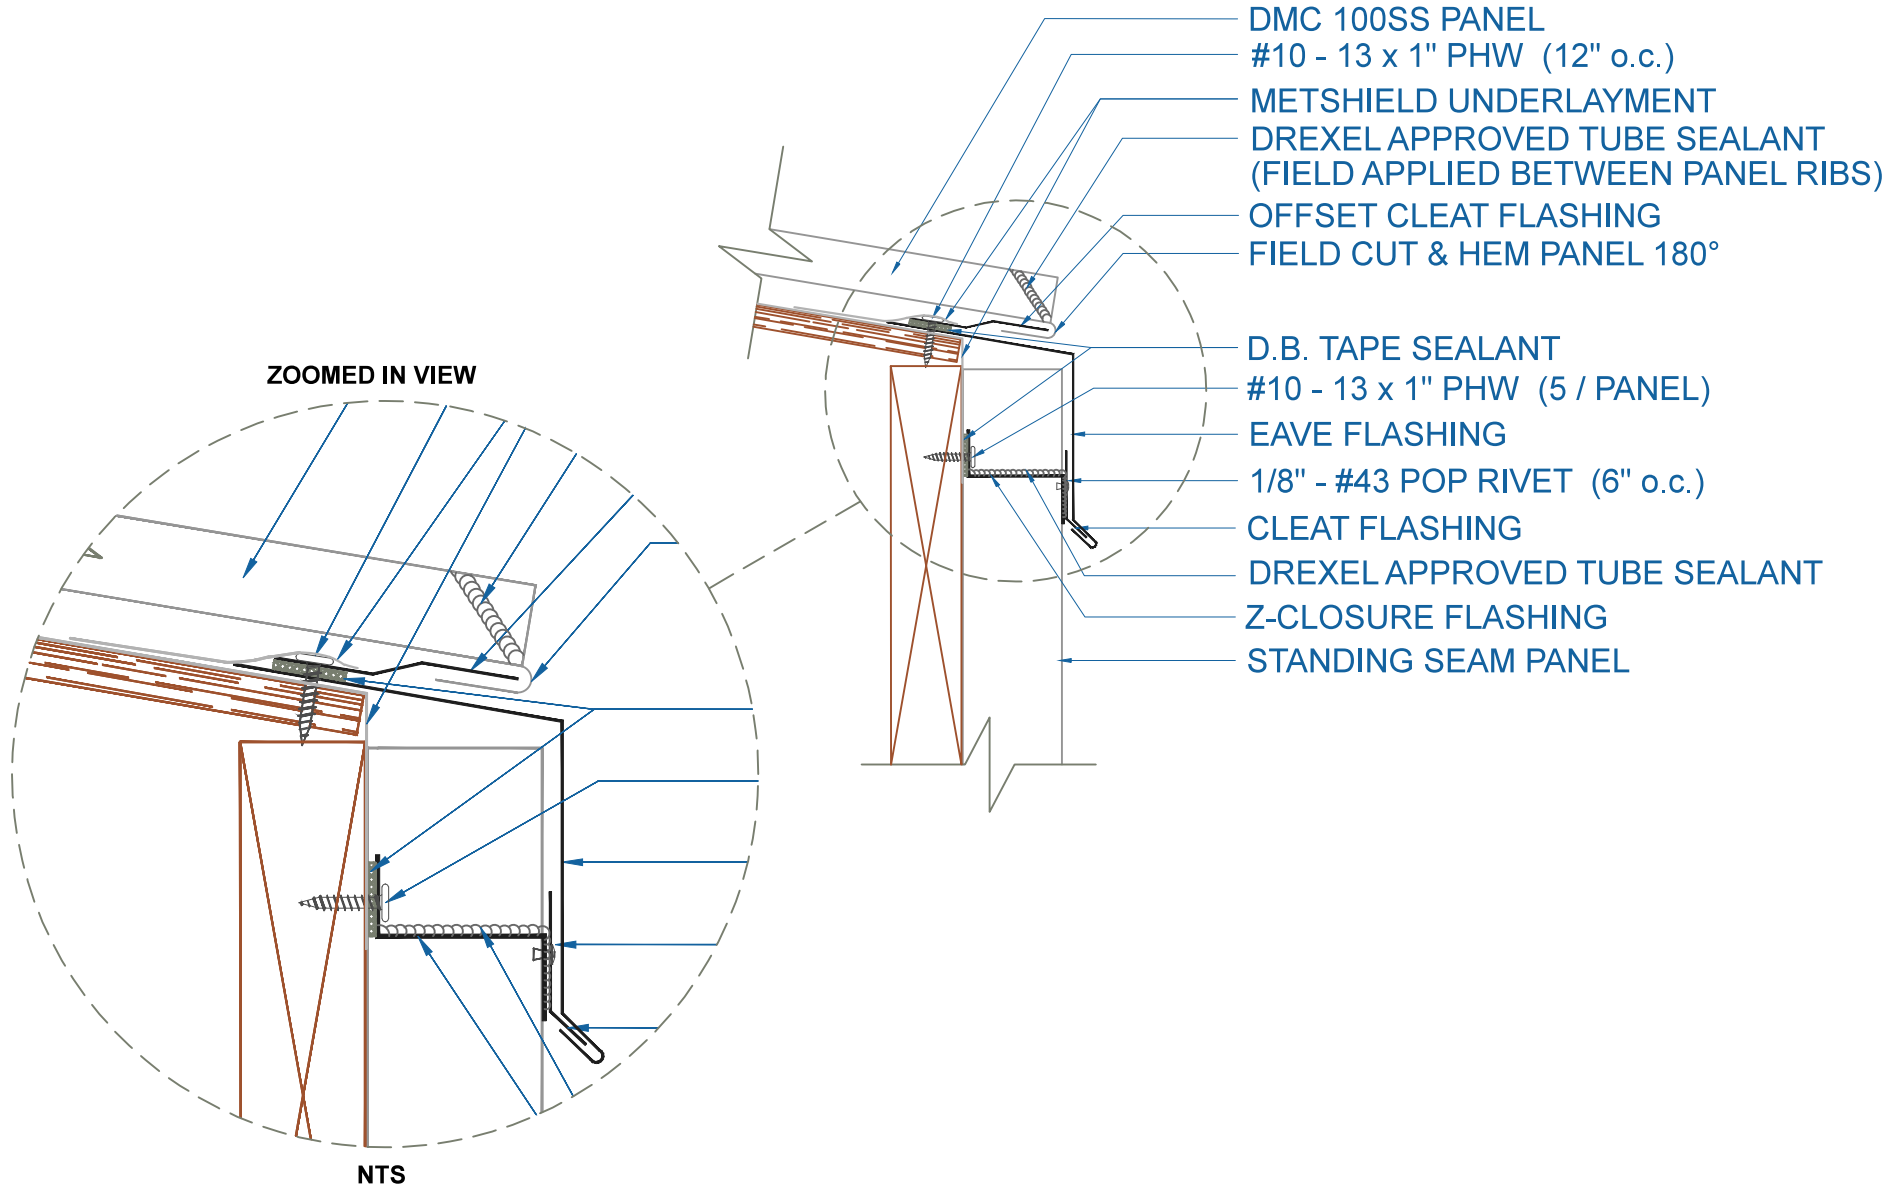

# DMC 100SS - PLYWOOD

## EAVE w/STANDING SEAM PANEL

SCALE: 3" = 1'-0"

EFFECTIVE DATE: 01-18-13  
SUBJECT TO CHANGE WITHOUT NOTICE