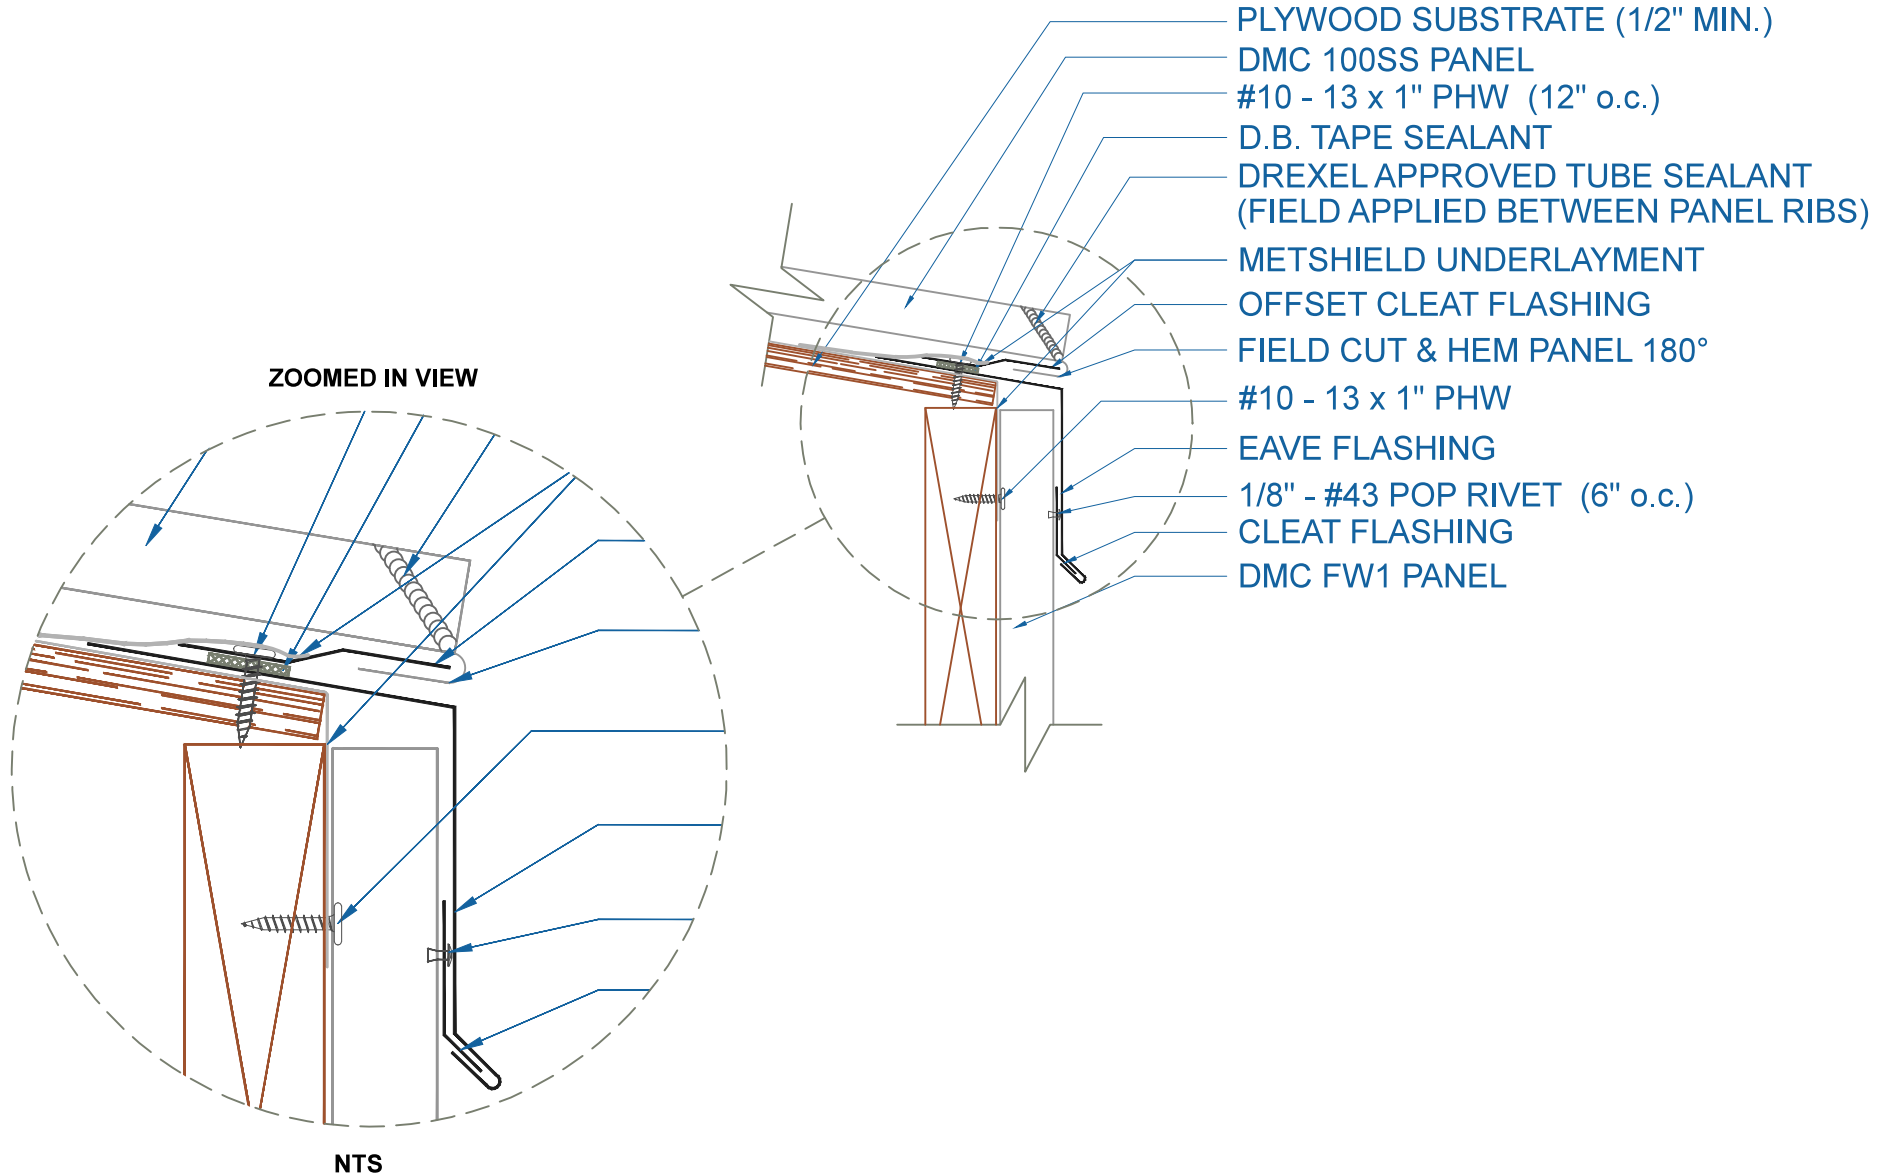

DMC 100SS - PLYWOOD

EFFECTIVE DATE: 01-18-13
SUBJECT TO CHANGE WITHOUT NOTICE

EAVE w/FLUSH PANEL

SCALE: 3" = 1'-0"