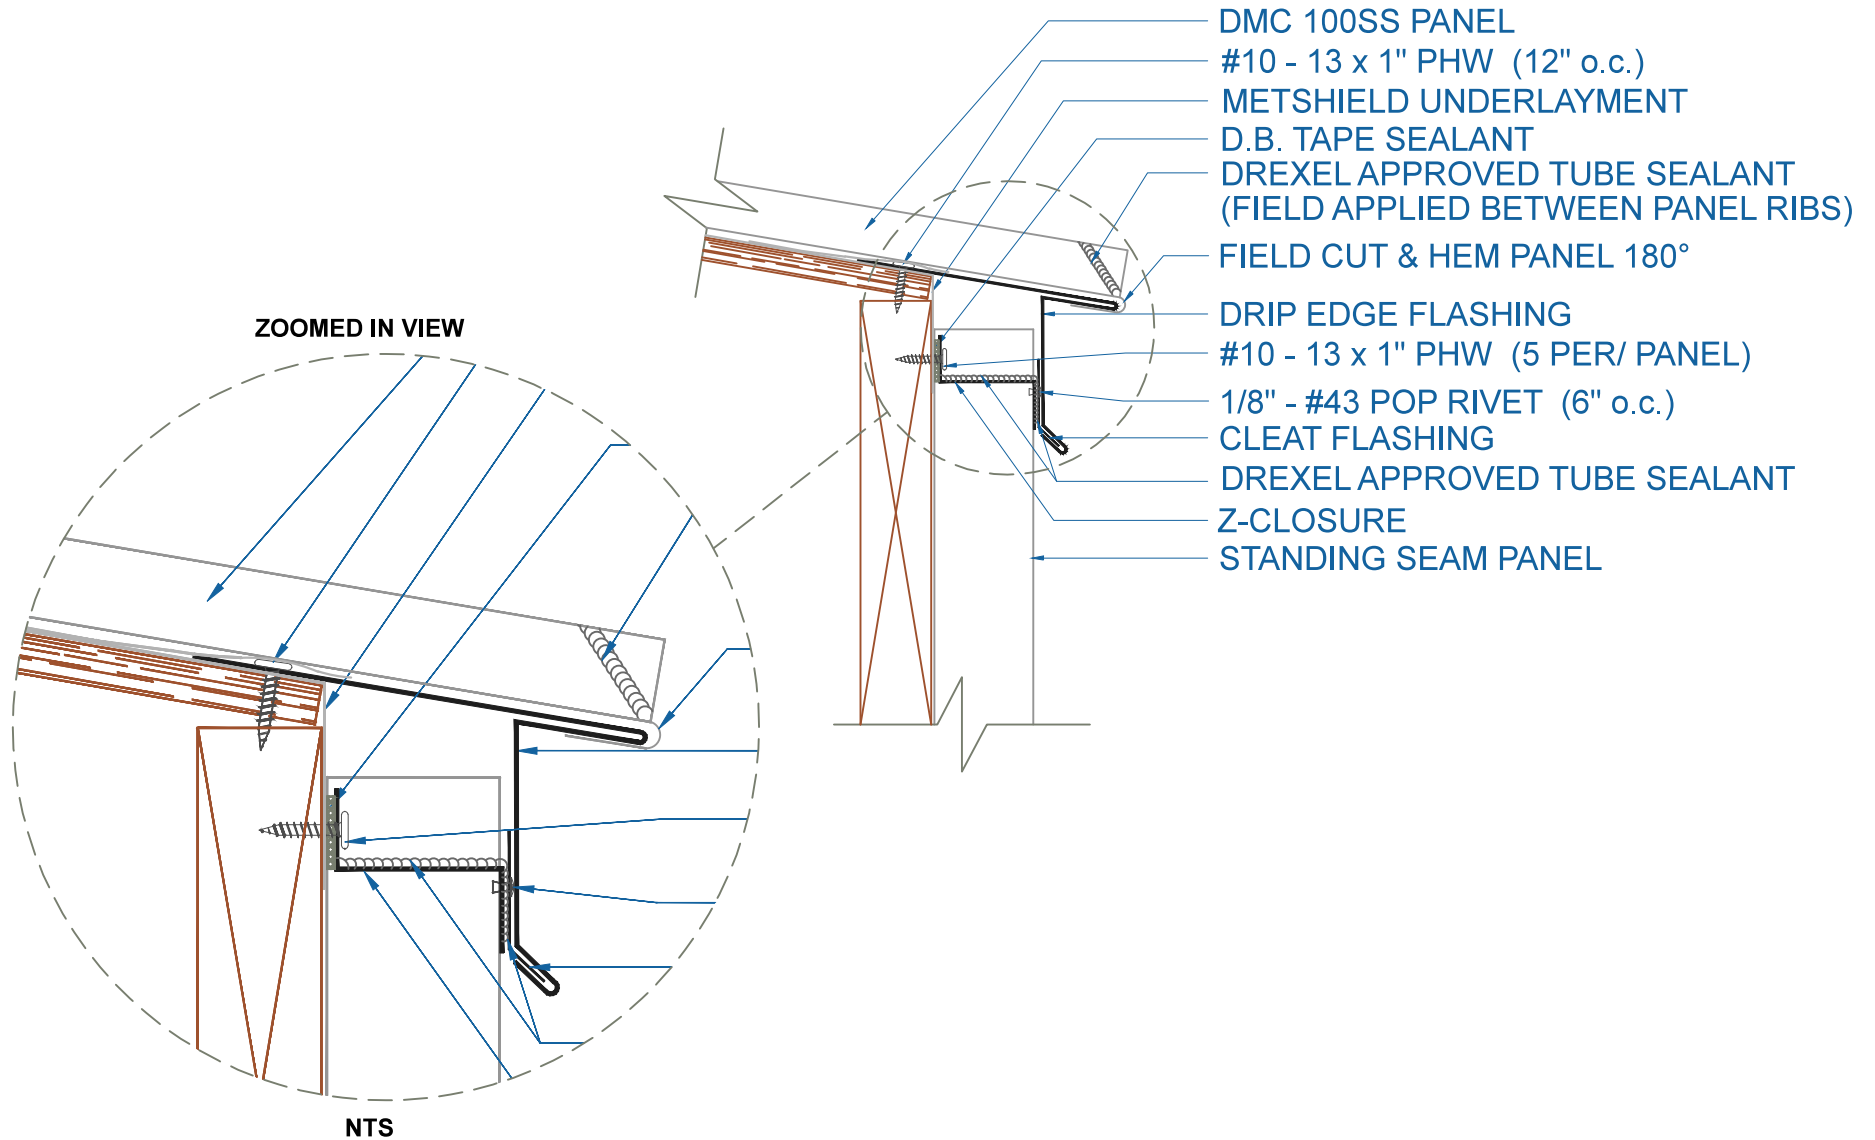

DMC 100SS - PLYWOOD

DRIP EDGE w/STANDING SEAM PANEL

SCALE: 3" = 1'-0"

EFFECTIVE DATE: 01-18-13
SUBJECT TO CHANGE WITHOUT NOTICE

DrexelMetals
Roofing Systems + Custom Fabrication