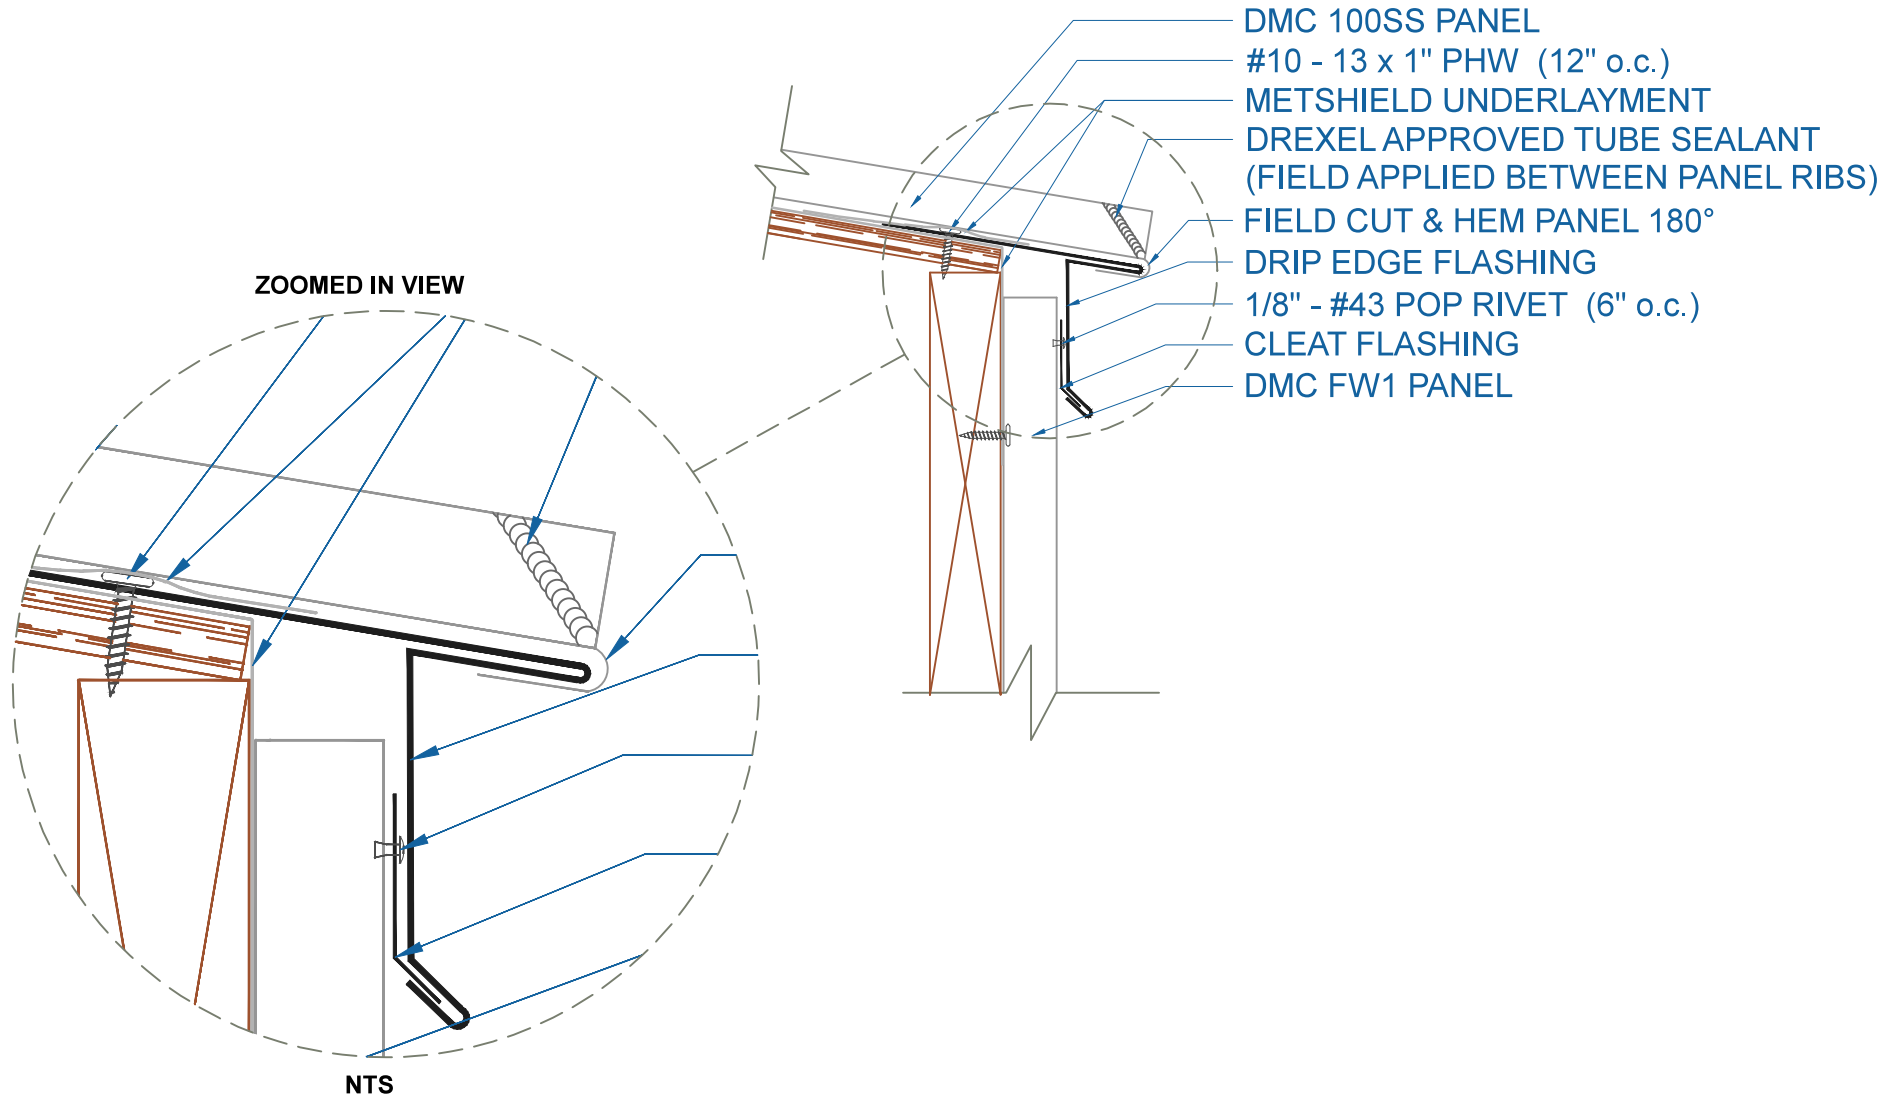

DMC 100SS - PLYWOOD

DRIP EDGE w/FLUSH PANEL

SCALE: 3" = 1'-0"

EFFECTIVE DATE: 01-18-13
SUBJECT TO CHANGE WITHOUT NOTICE