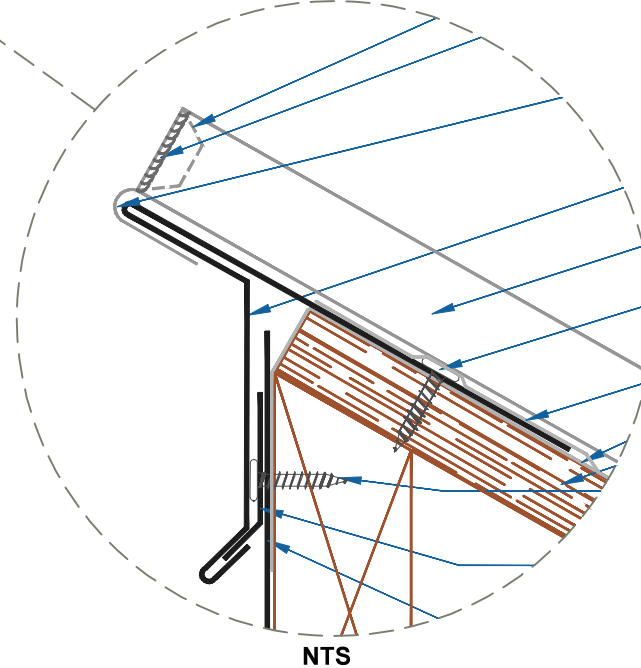

# DMC 100SS - PLYWOOD

ZOOMED IN VIEW

## DRIP EDGE PEAK

SCALE: 3" = 1'-0"

EFFECTIVE DATE: 01-25-13  
SUBJECT TO CHANGE WITHOUT NOTICE

**DrexelMetals**  
Roofing Systems + Custom Fabrication