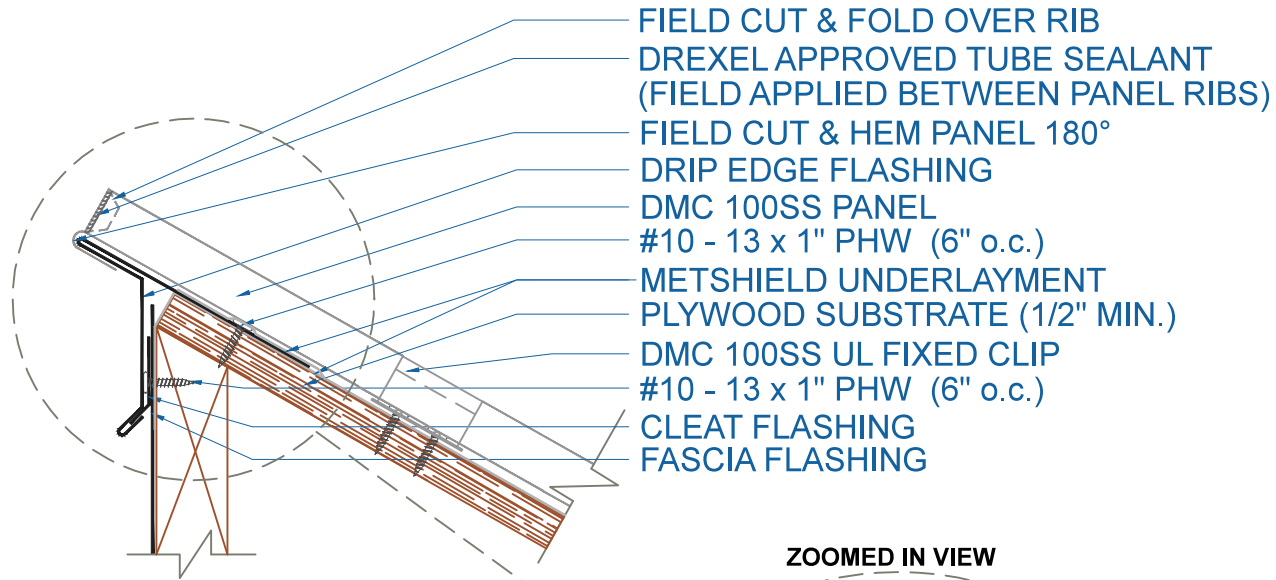

# DMC 100SS - PLYWOOD

ZOOMED IN VIEW

## DRIP EDGE PEAK

SCALE: 3" = 1'-0"

EFFECTIVE DATE: 01-25-13  
SUBJECT TO CHANGE WITHOUT NOTICE

**DrexelMetals**  
Roofing Systems + Custom Fabrication