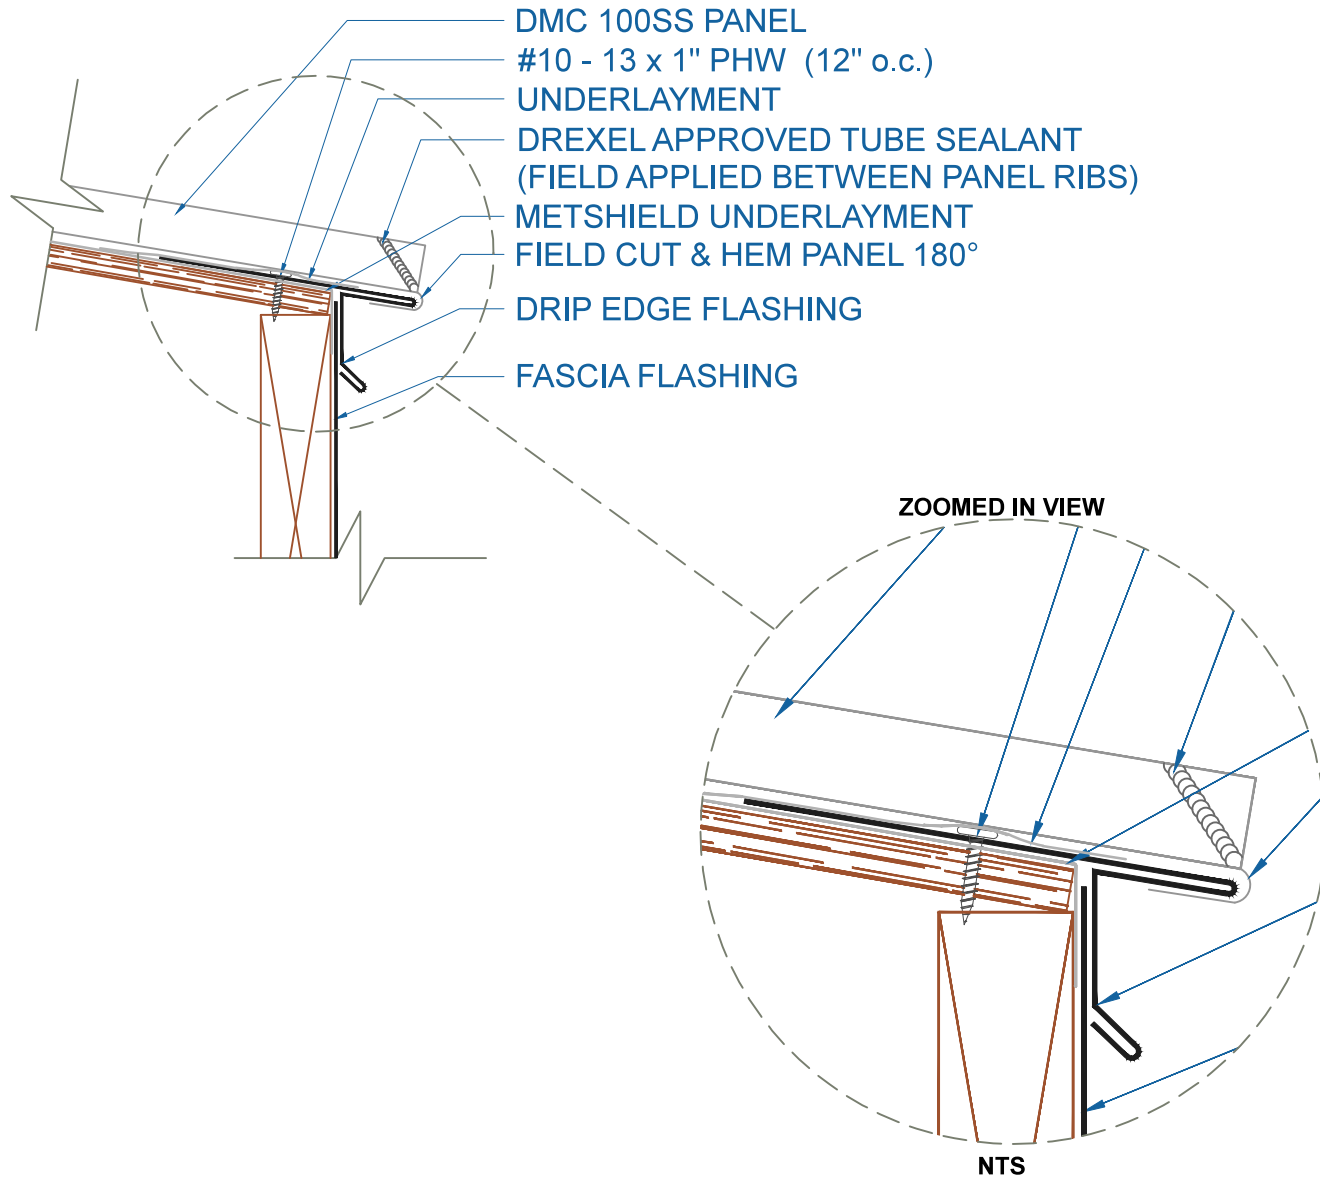

DMC 100SS - PLYWOOD

EFFECTIVE DATE: 02-15-2013
SUBJECT TO CHANGE WITHOUT NOTICE

DRIP EDGE

SCALE: 3" = 1'-0"