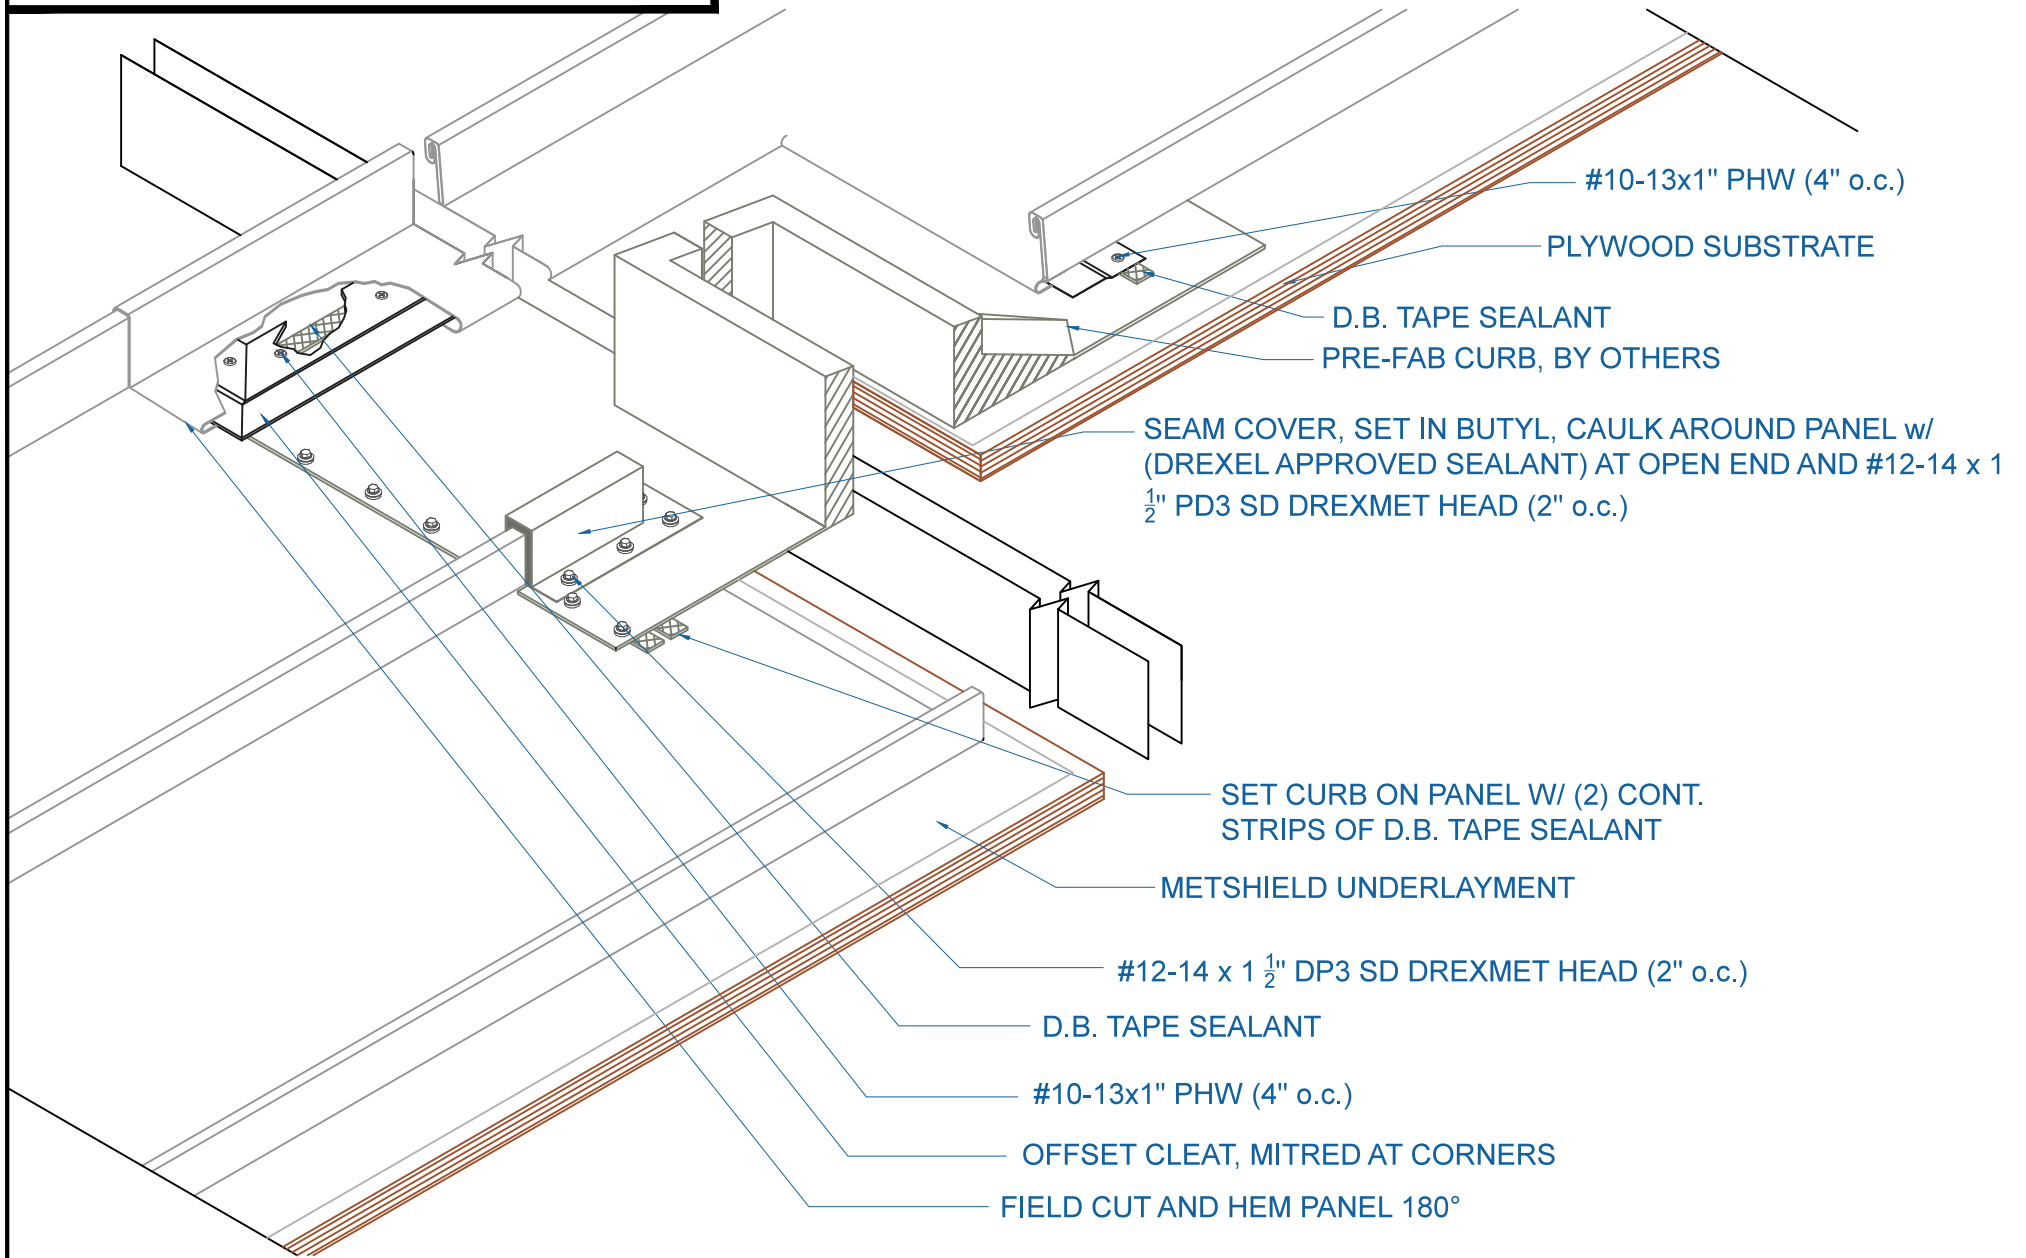

DMC 100SS - PLYWOOD

EFFECTIVE DATE: 01-18-2013
SUBJECT TO CHANGE WITHOUT NOTICE

CURB DETAIL

SCALE: NTS