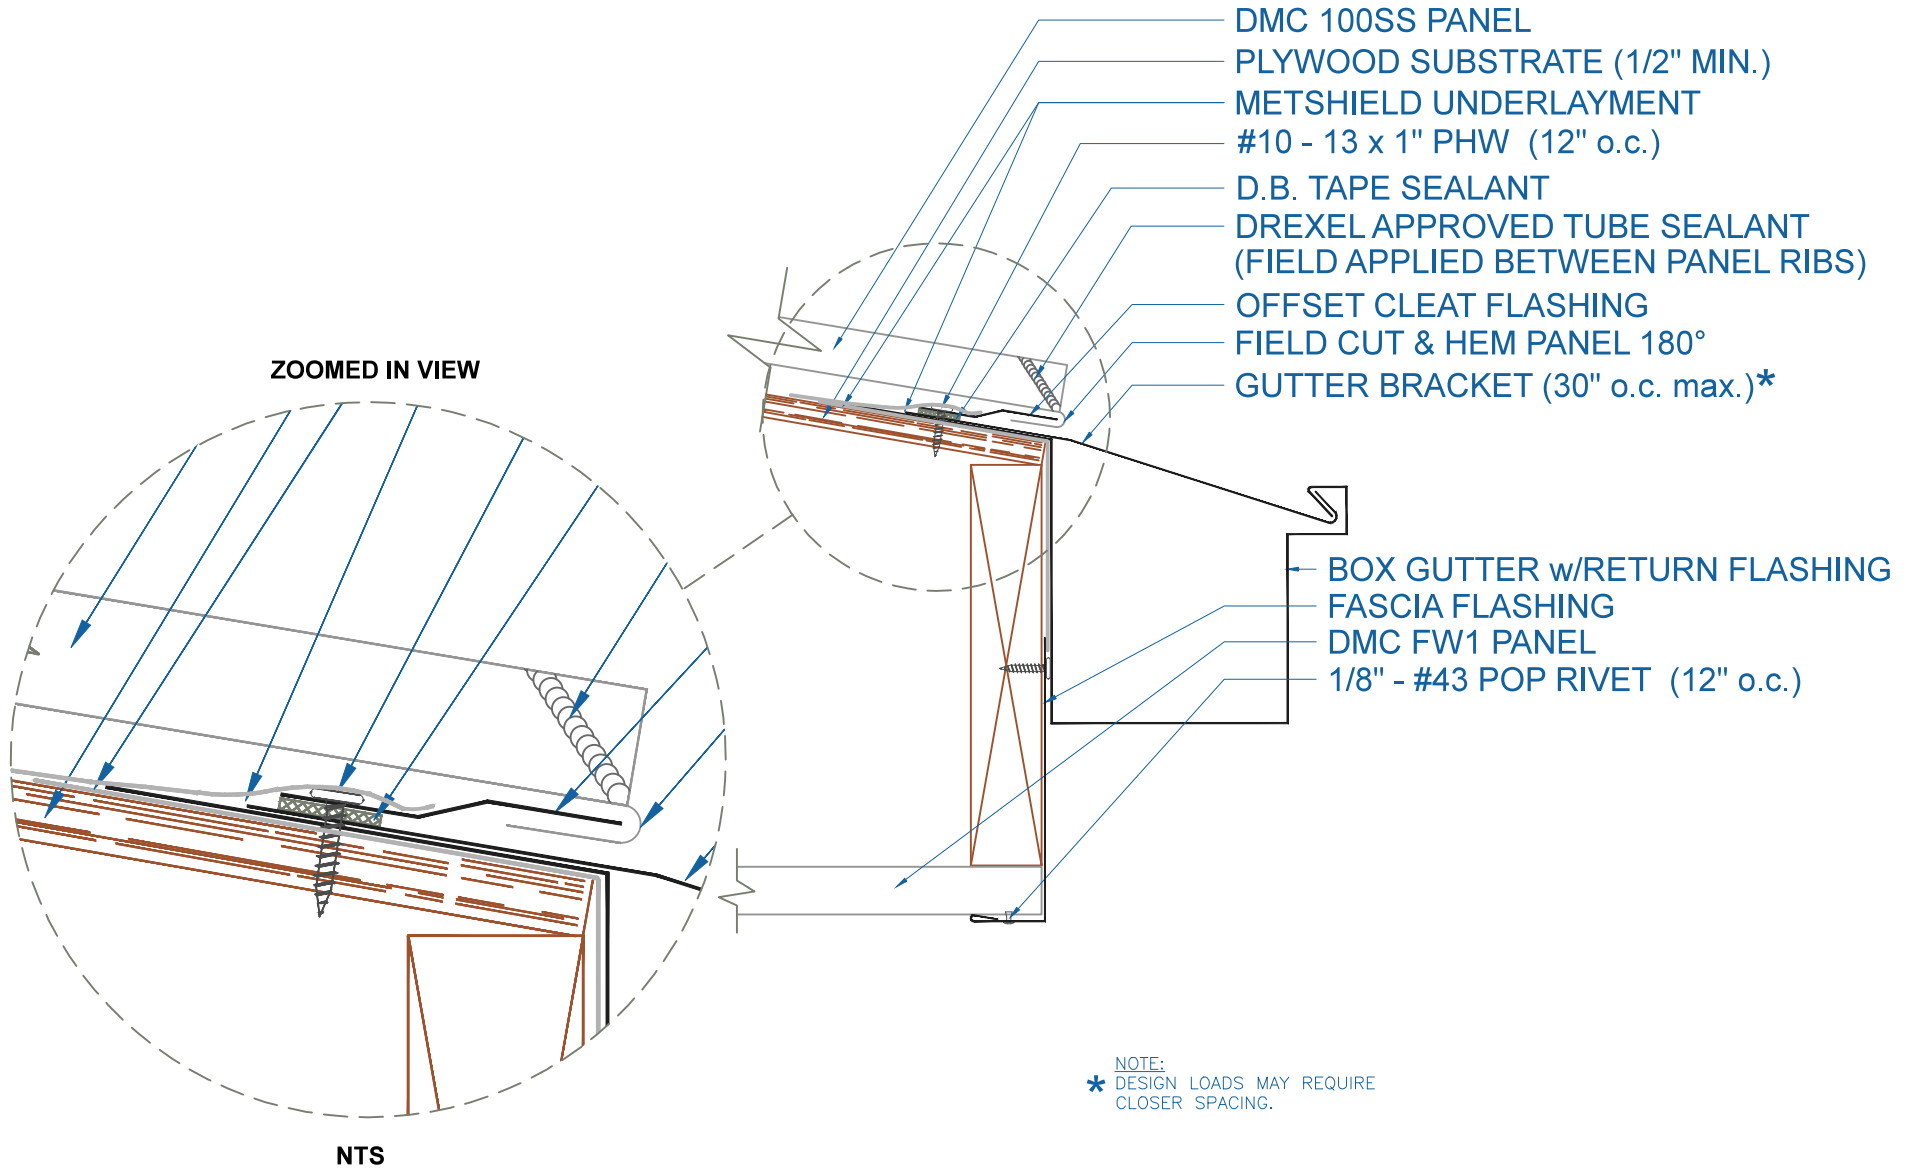

# DMC 100SS - PLYWOOD

## **BOX GUTTER - w/RETURN w/SOFFIT**

SCALE: 3" = 1'-0"

EFFECTIVE DATE: 01-18-13  
SUBJECT TO CHANGE WITHOUT NOTICE