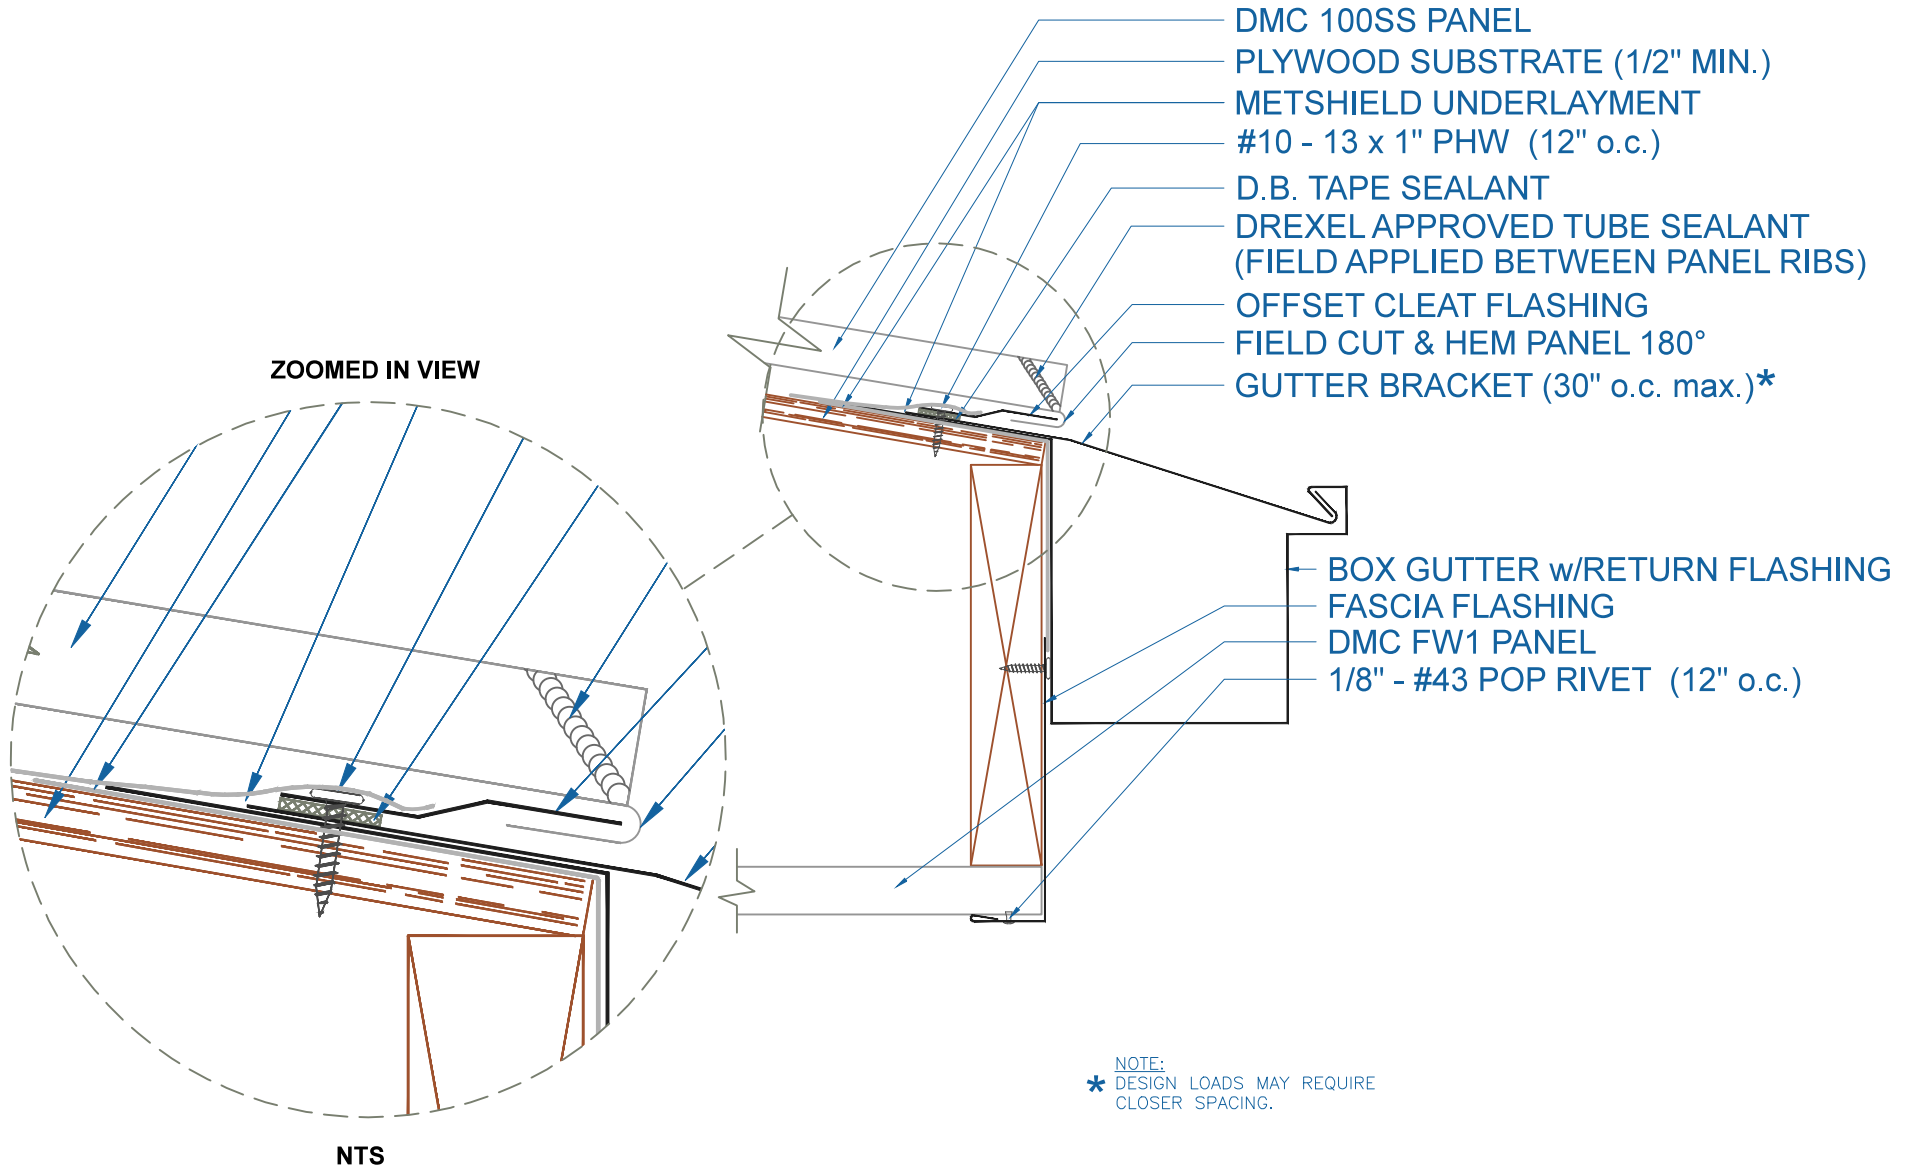

DMC 100SS - PLYWOOD

BOX GUTTER - w/RETURN w/SOFFIT

SCALE: 3" = 1'-0"

EFFECTIVE DATE: 01-18-13
SUBJECT TO CHANGE WITHOUT NOTICE