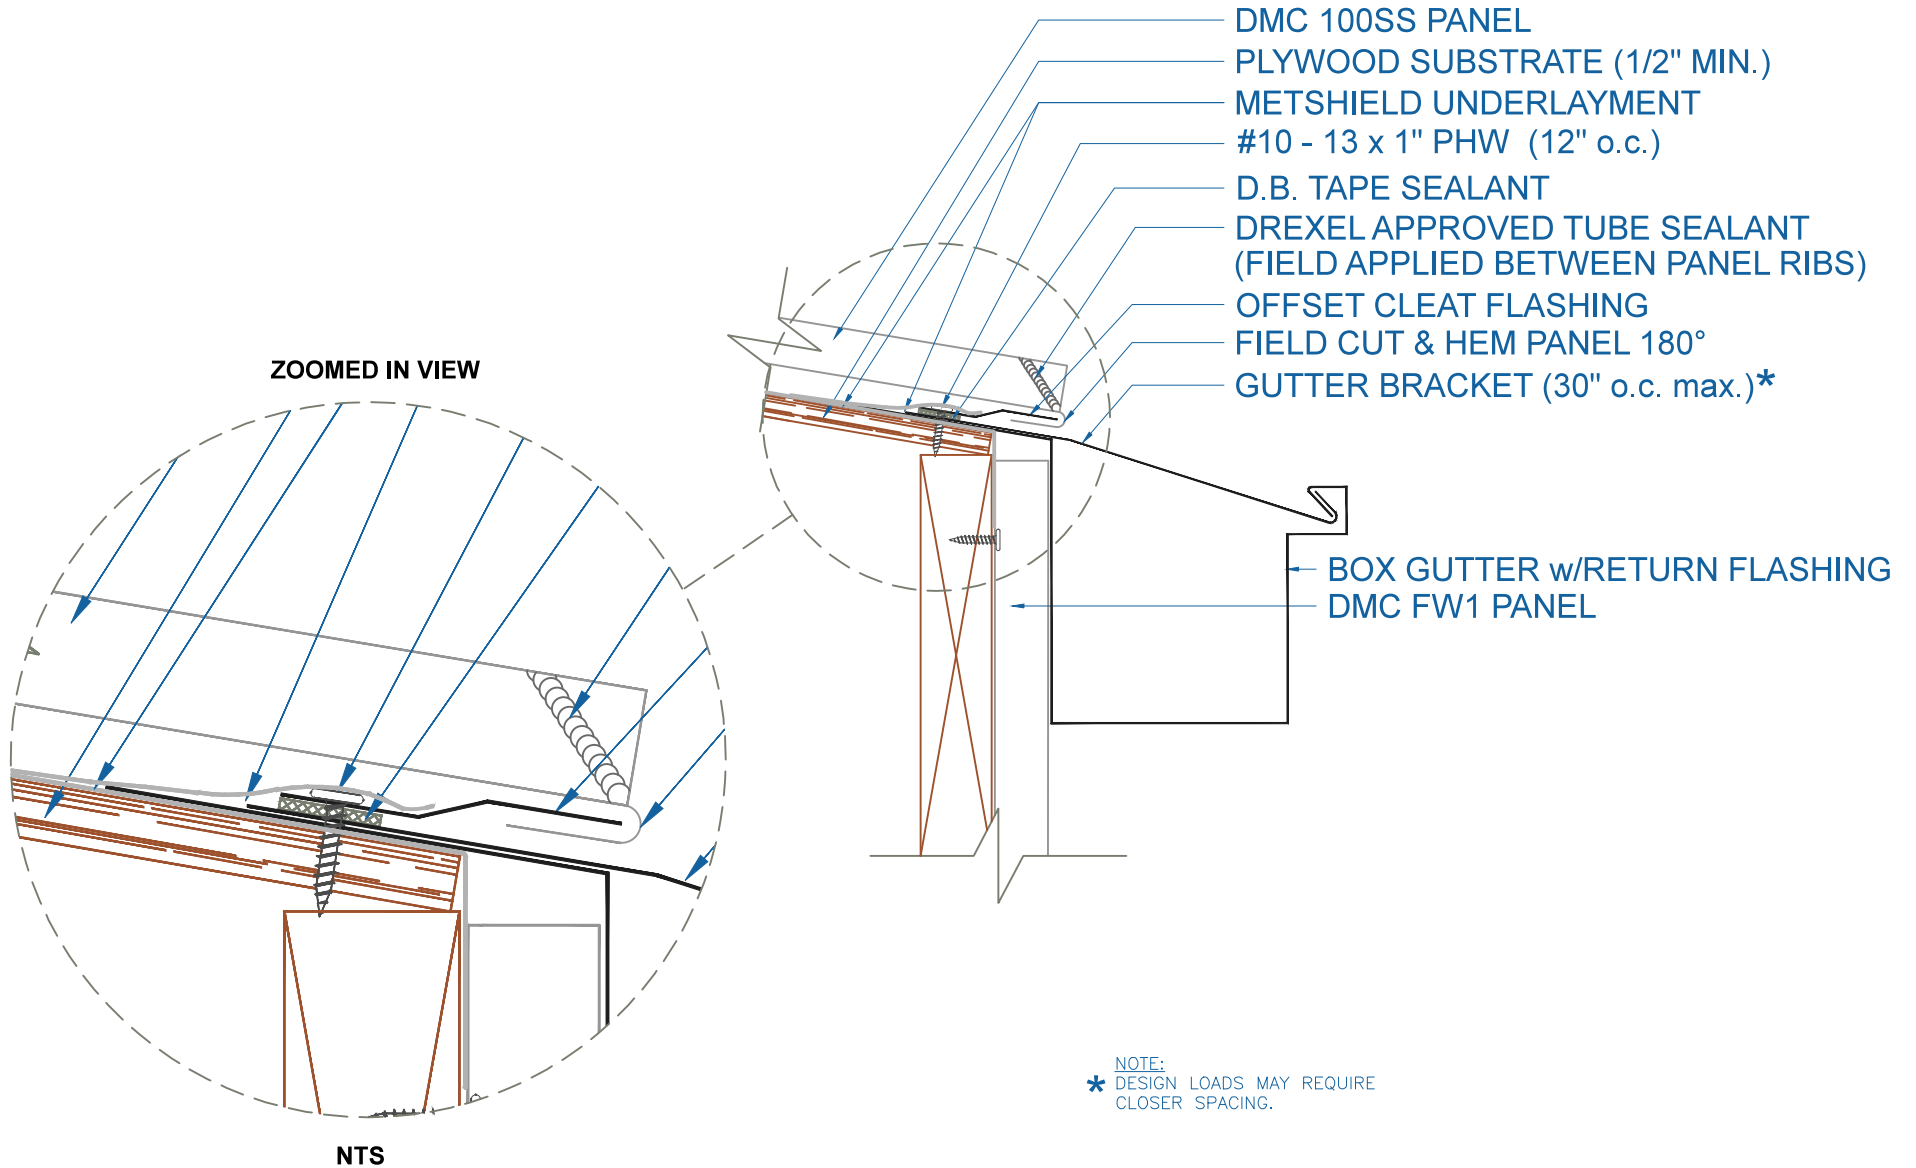

DMC 100SS - PLYWOOD

BOX GUTTER - w/RETURN w/FLUSH PANEL

EFFECTIVE DATE: 01-18-2013
SUBJECT TO CHANGE WITHOUT NOTICE

SCALE: 3" = 1'-0"