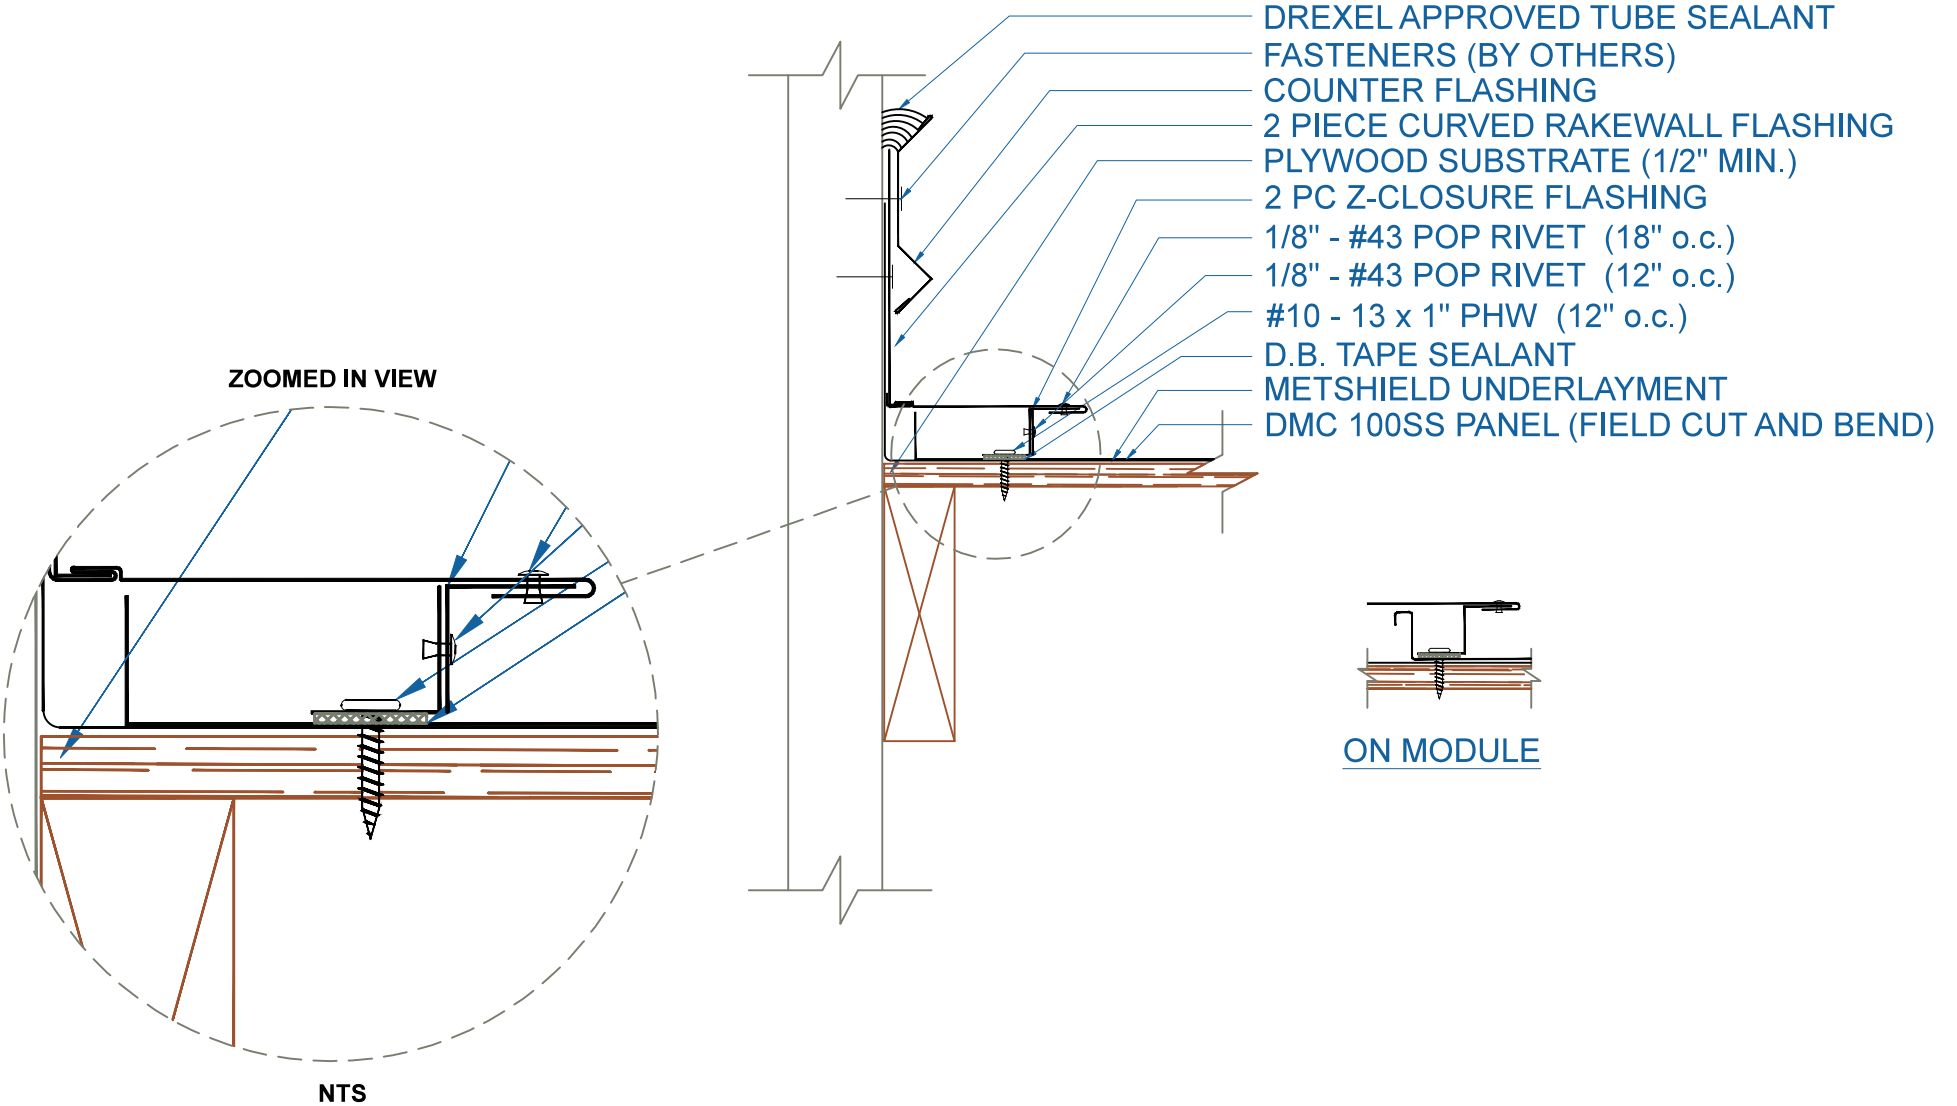

# DMC 100SS - PLYWOOD

## 2 PC CURVED RAKEWALL

SCALE: 3" = 1'-0"

EFFECTIVE DATE: 01-18-13  
SUBJECT TO CHANGE WITHOUT NOTICE