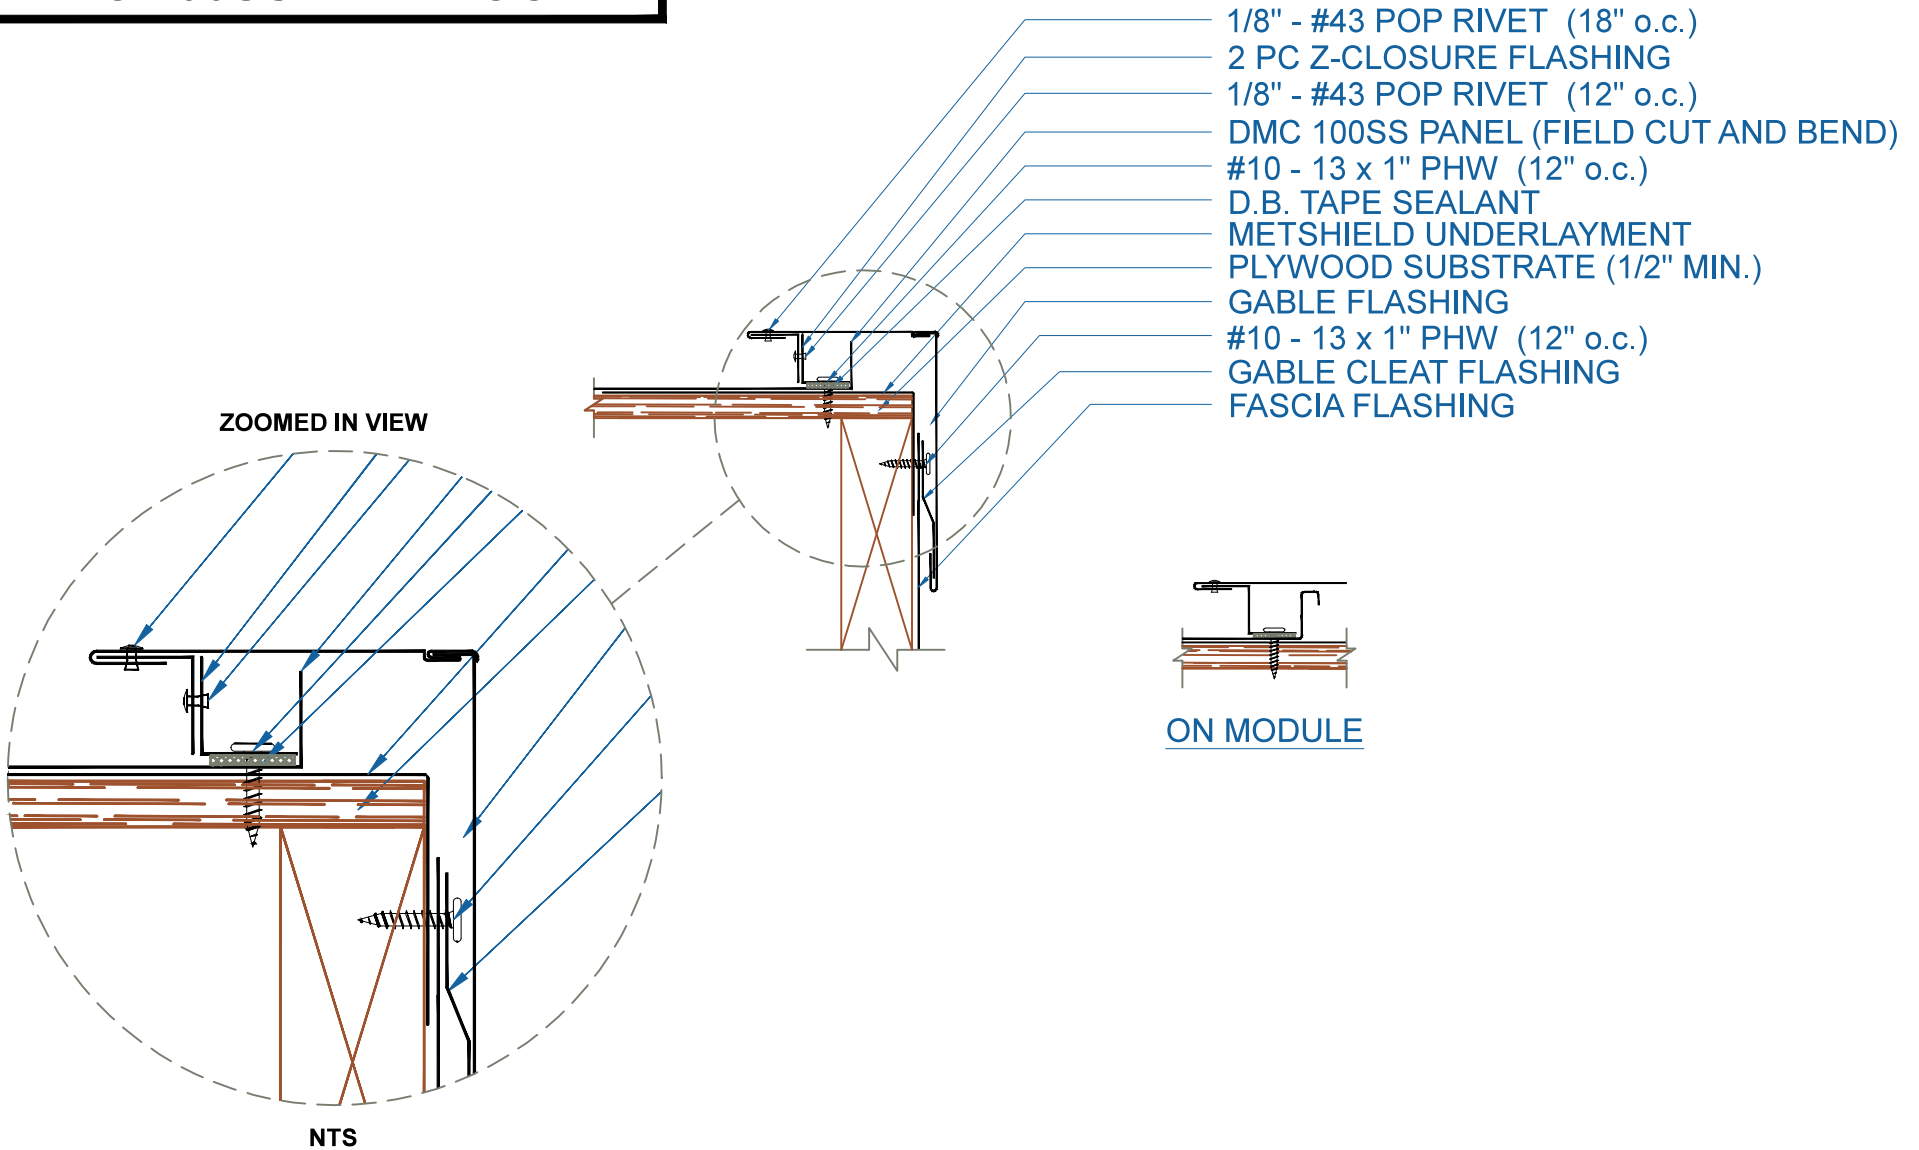

DMC 100SS - PLYWOOD

EFFECTIVE DATE: 01-18-13
 SUBJECT TO CHANGE WITHOUT NOTICE

2 PC CURVED GABLE

SCALE: 3" = 1'-0"