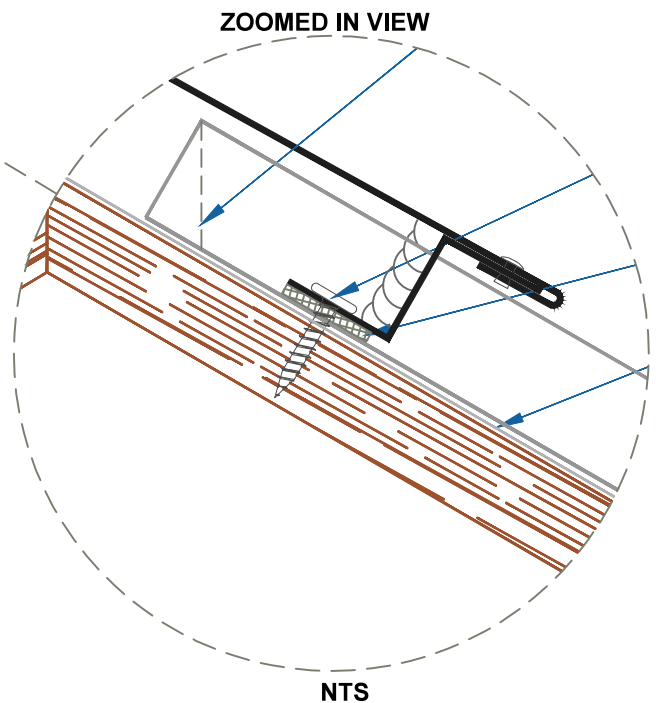

DMC 100NS - PLYWOOD

RIDGE / HIP

SCALE: 3" = 1'-0"

EFFECTIVE DATE: 02-15-2013
SUBJECT TO CHANGE WITHOUT NOTICE