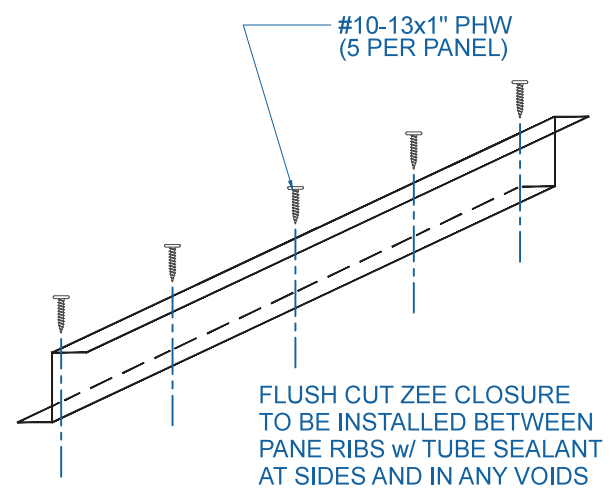

DMC 100NS - PLYWOOD

RIDGE / HIP

SCALE: 3" = 1'-0"

EFFECTIVE DATE: 02-15-2013
SUBJECT TO CHANGE WITHOUT NOTICE