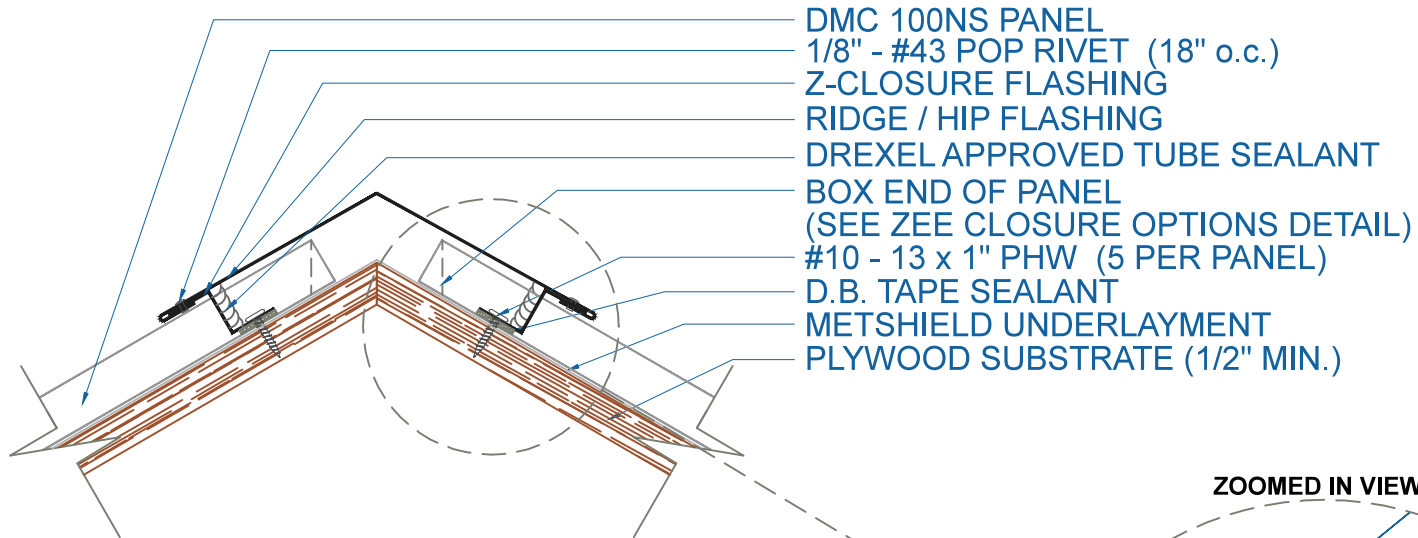

DMC 100NS - PLYWOOD

RIDGE / HIP

SCALE: 3" = 1'-0"

EFFECTIVE DATE: 02-15-2013
SUBJECT TO CHANGE WITHOUT NOTICE