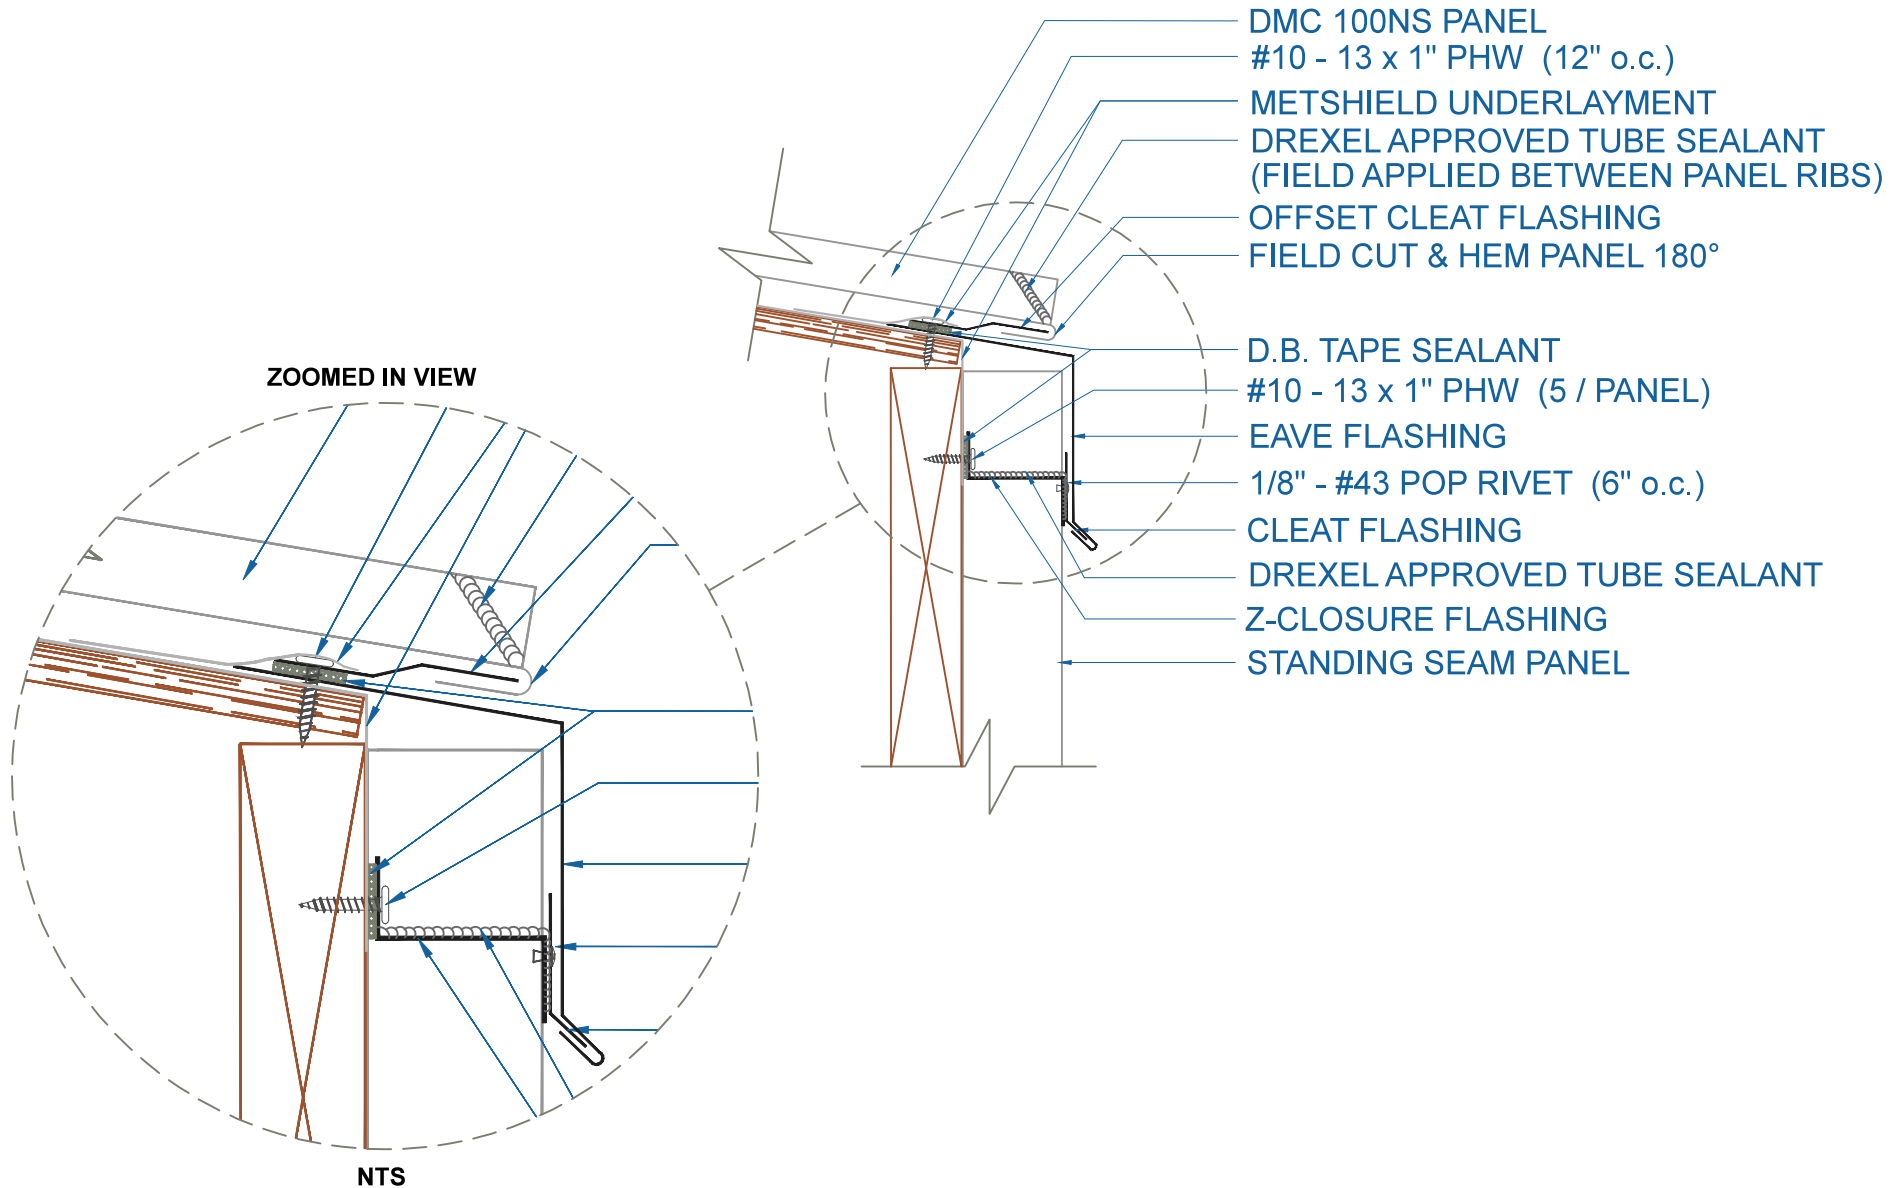

DMC 100NS - PLYWOOD

EAVE w/STANDING SEAM PANEL

SCALE: 3" = 1'-0"

EFFECTIVE DATE: 02-15-2013
SUBJECT TO CHANGE WITHOUT NOTICE