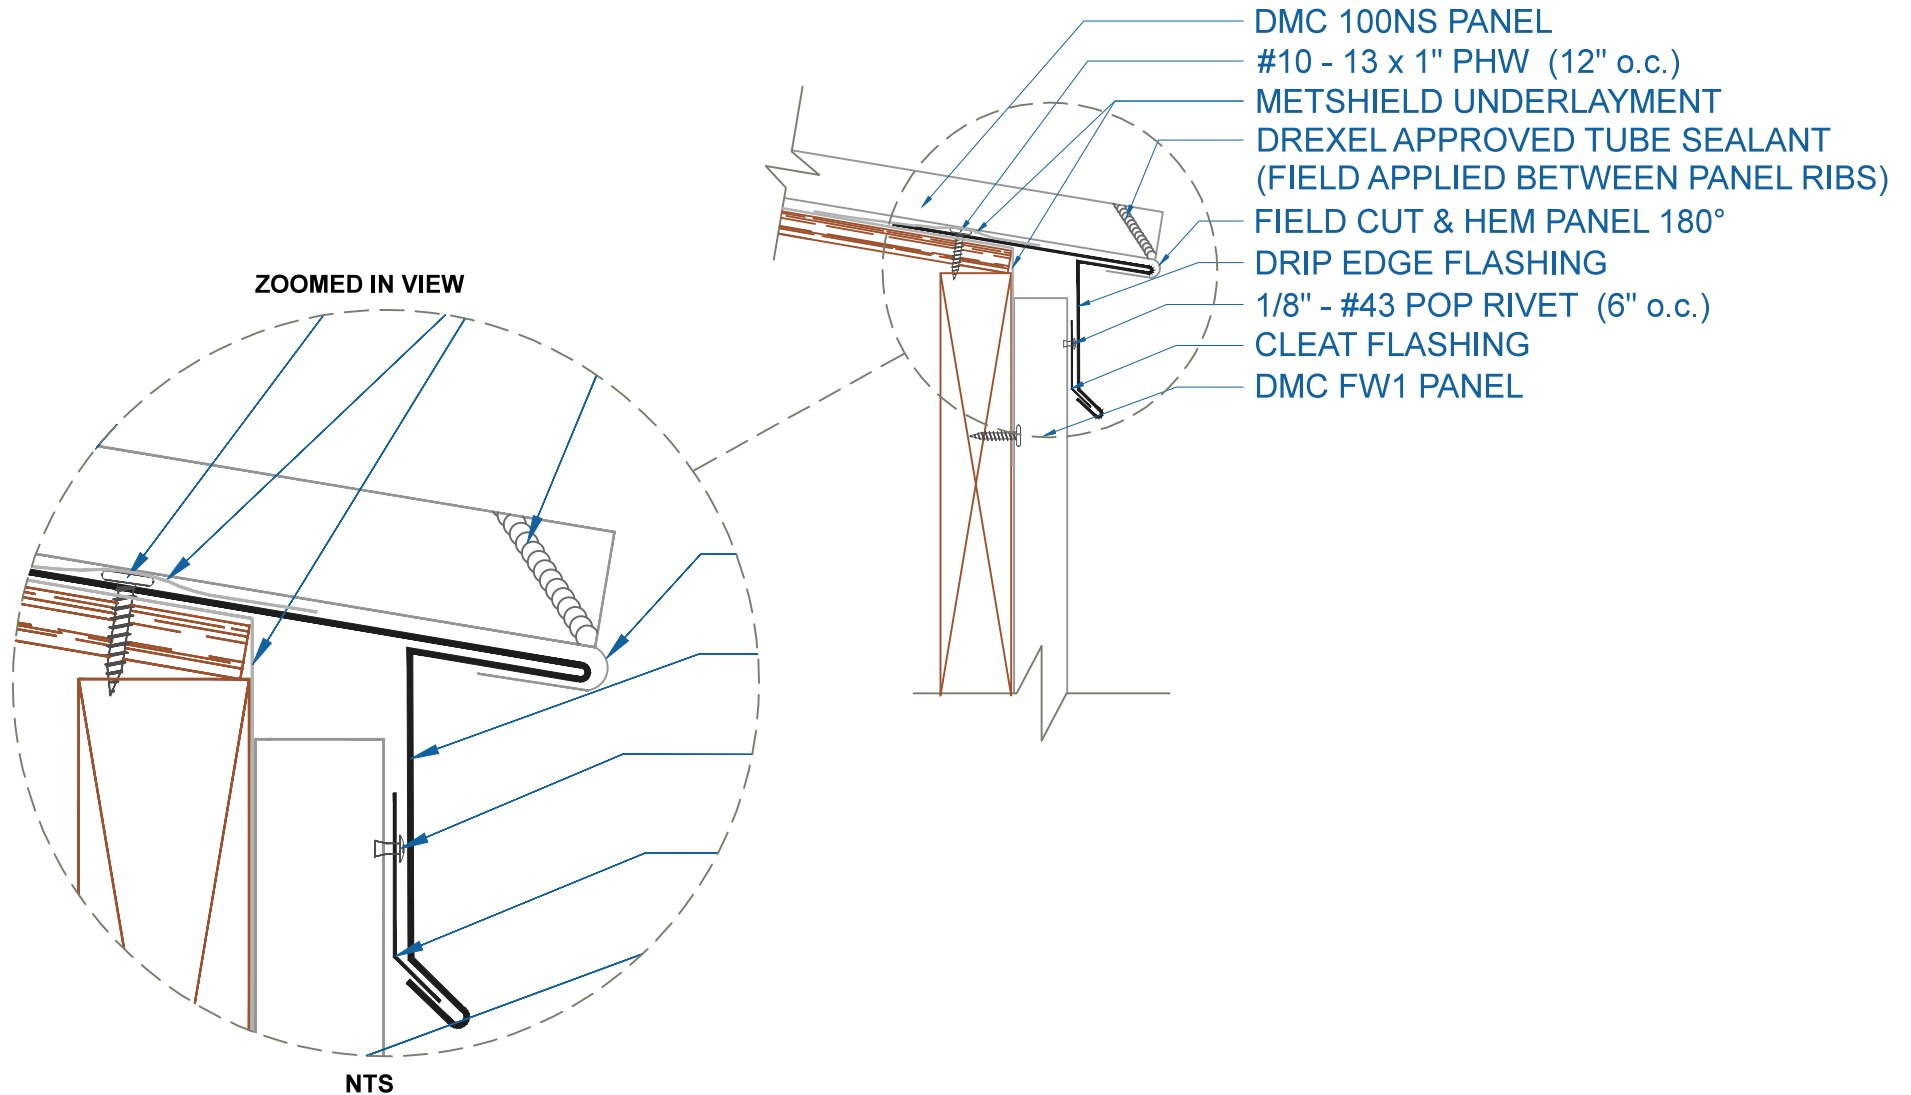

# DMC 100NS - PLYWOOD

## DRIP EDGE w/FLUSH PANEL

SCALE: 3" = 1'-0"

EFFECTIVE DATE: 02-15-2013  
SUBJECT TO CHANGE WITHOUT NOTICE