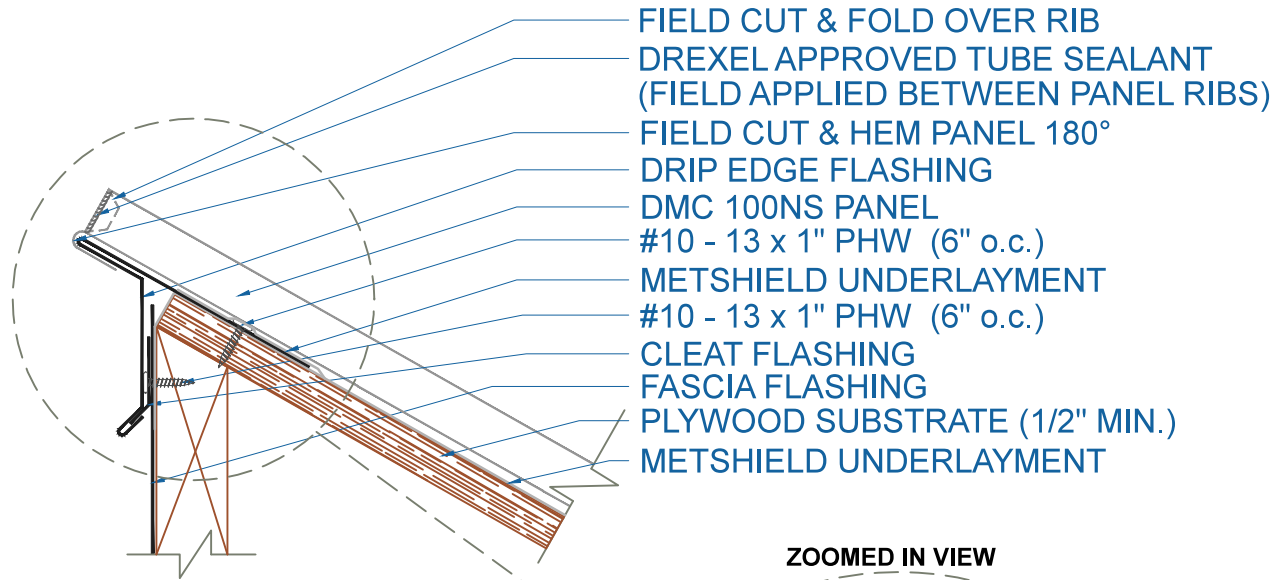

# DMC 100NS - PLYWOOD

ZOOMED IN VIEW

## DRIP EDGE PEAK

SCALE: 3" = 1'-0"

EFFECTIVE DATE: 02-15-2013  
SUBJECT TO CHANGE WITHOUT NOTICE

**DrexelMetals**  
Roofing Systems + Custom Fabrication