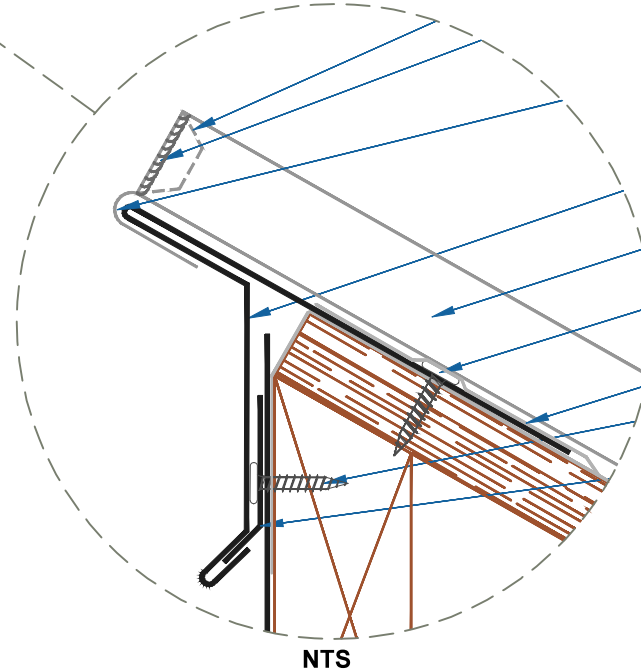

# DMC 100NS - PLYWOOD

ZOOMED IN VIEW

## DRIP EDGE PEAK

SCALE: 3" = 1'-0"

EFFECTIVE DATE: 02-15-2013  
SUBJECT TO CHANGE WITHOUT NOTICE

**DrexelMetals**  
Roofing Systems + Custom Fabrication