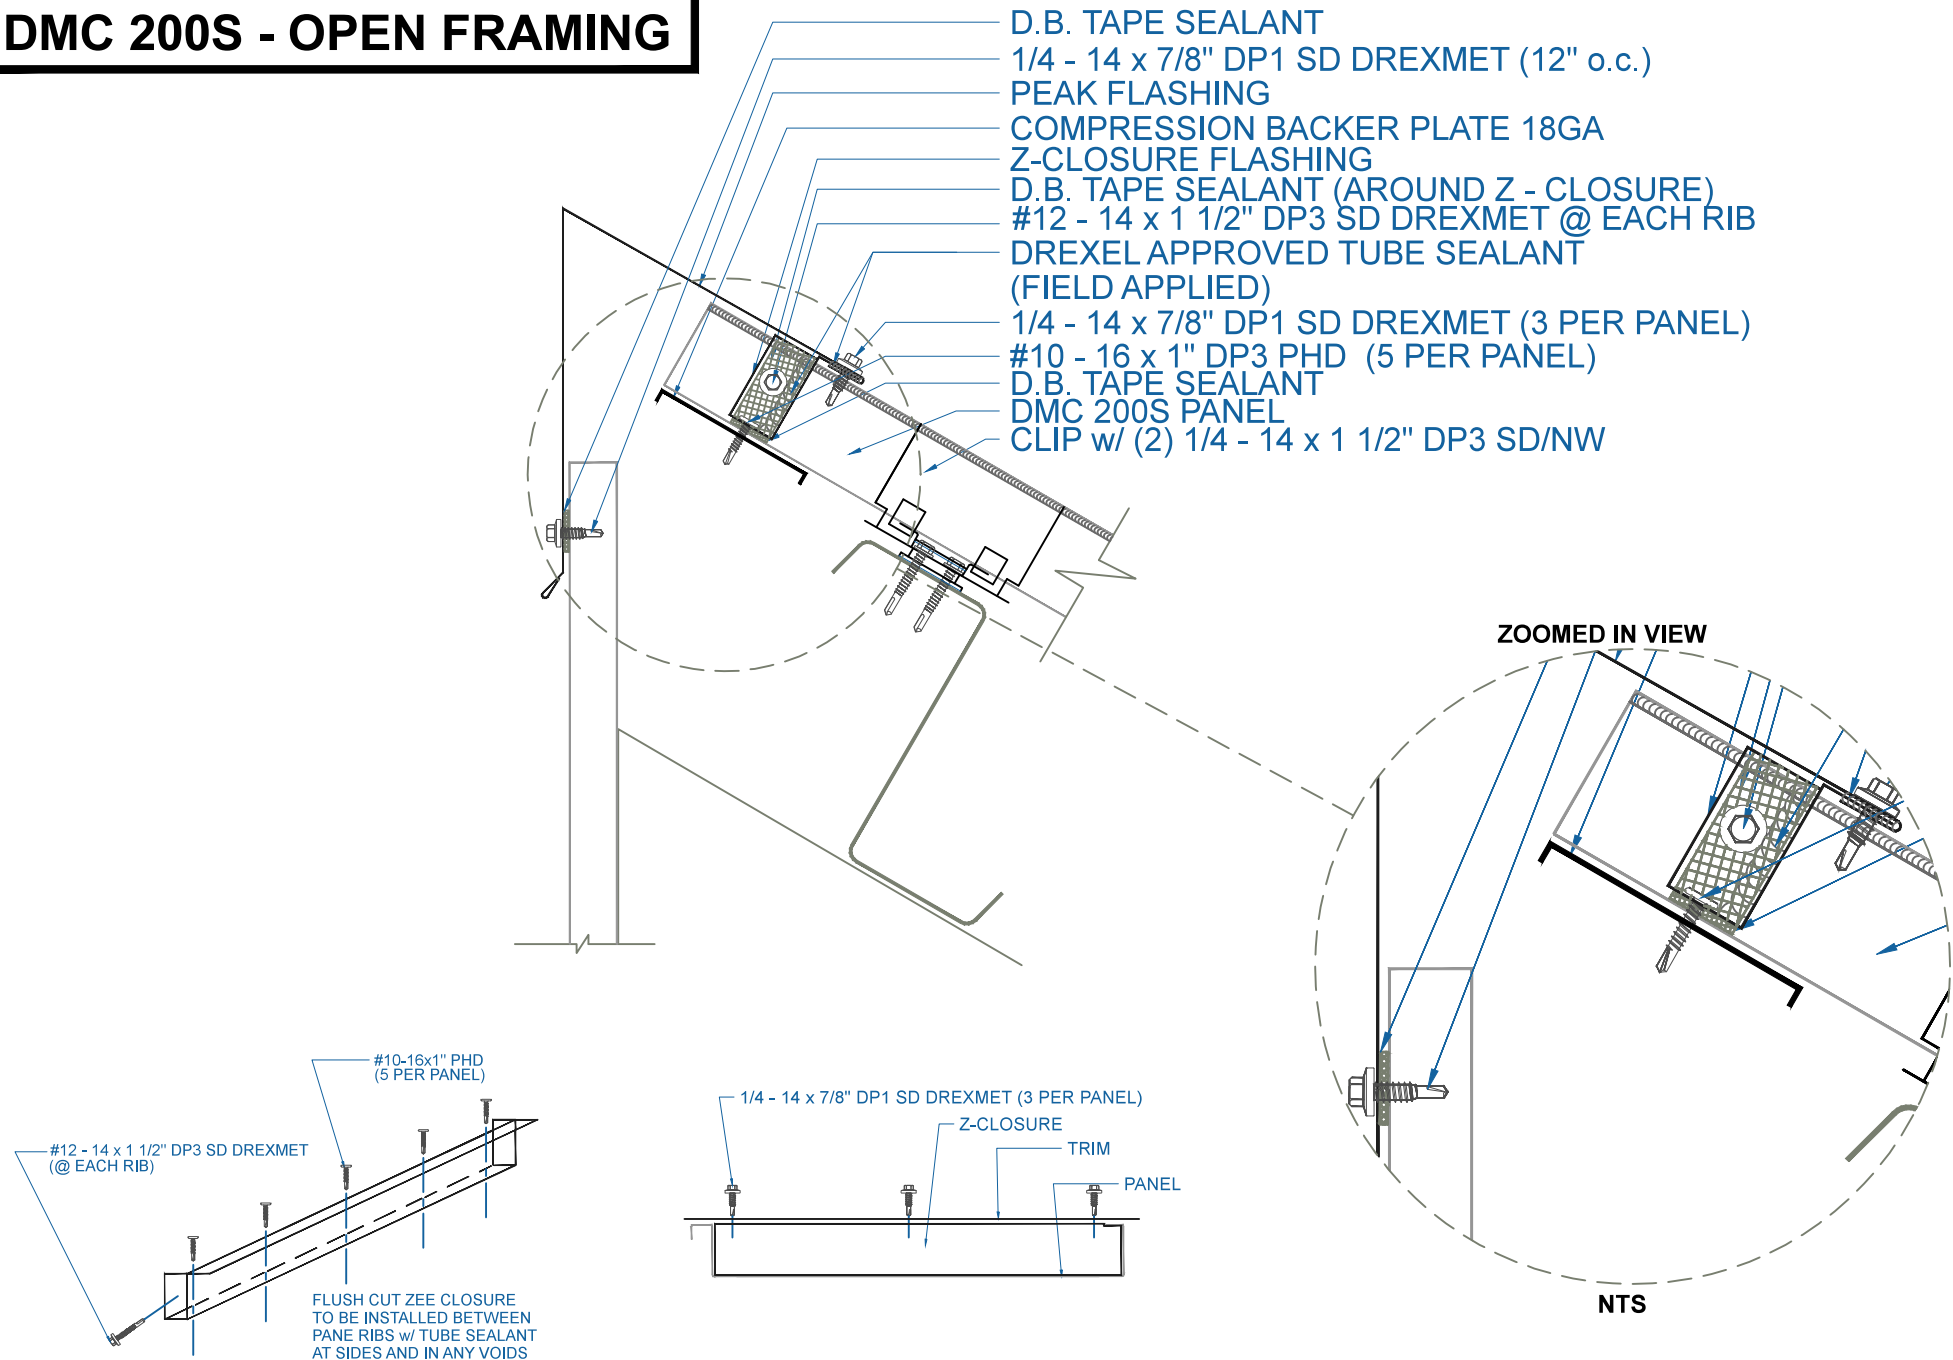

# DMC 200S - OPEN FRAMING

EFFECTIVE DATE: 01-18-13  
 SUBJECT TO CHANGE WITHOUT NOTICE

**PEAK**  
 SCALE: 3" = 1'-0"