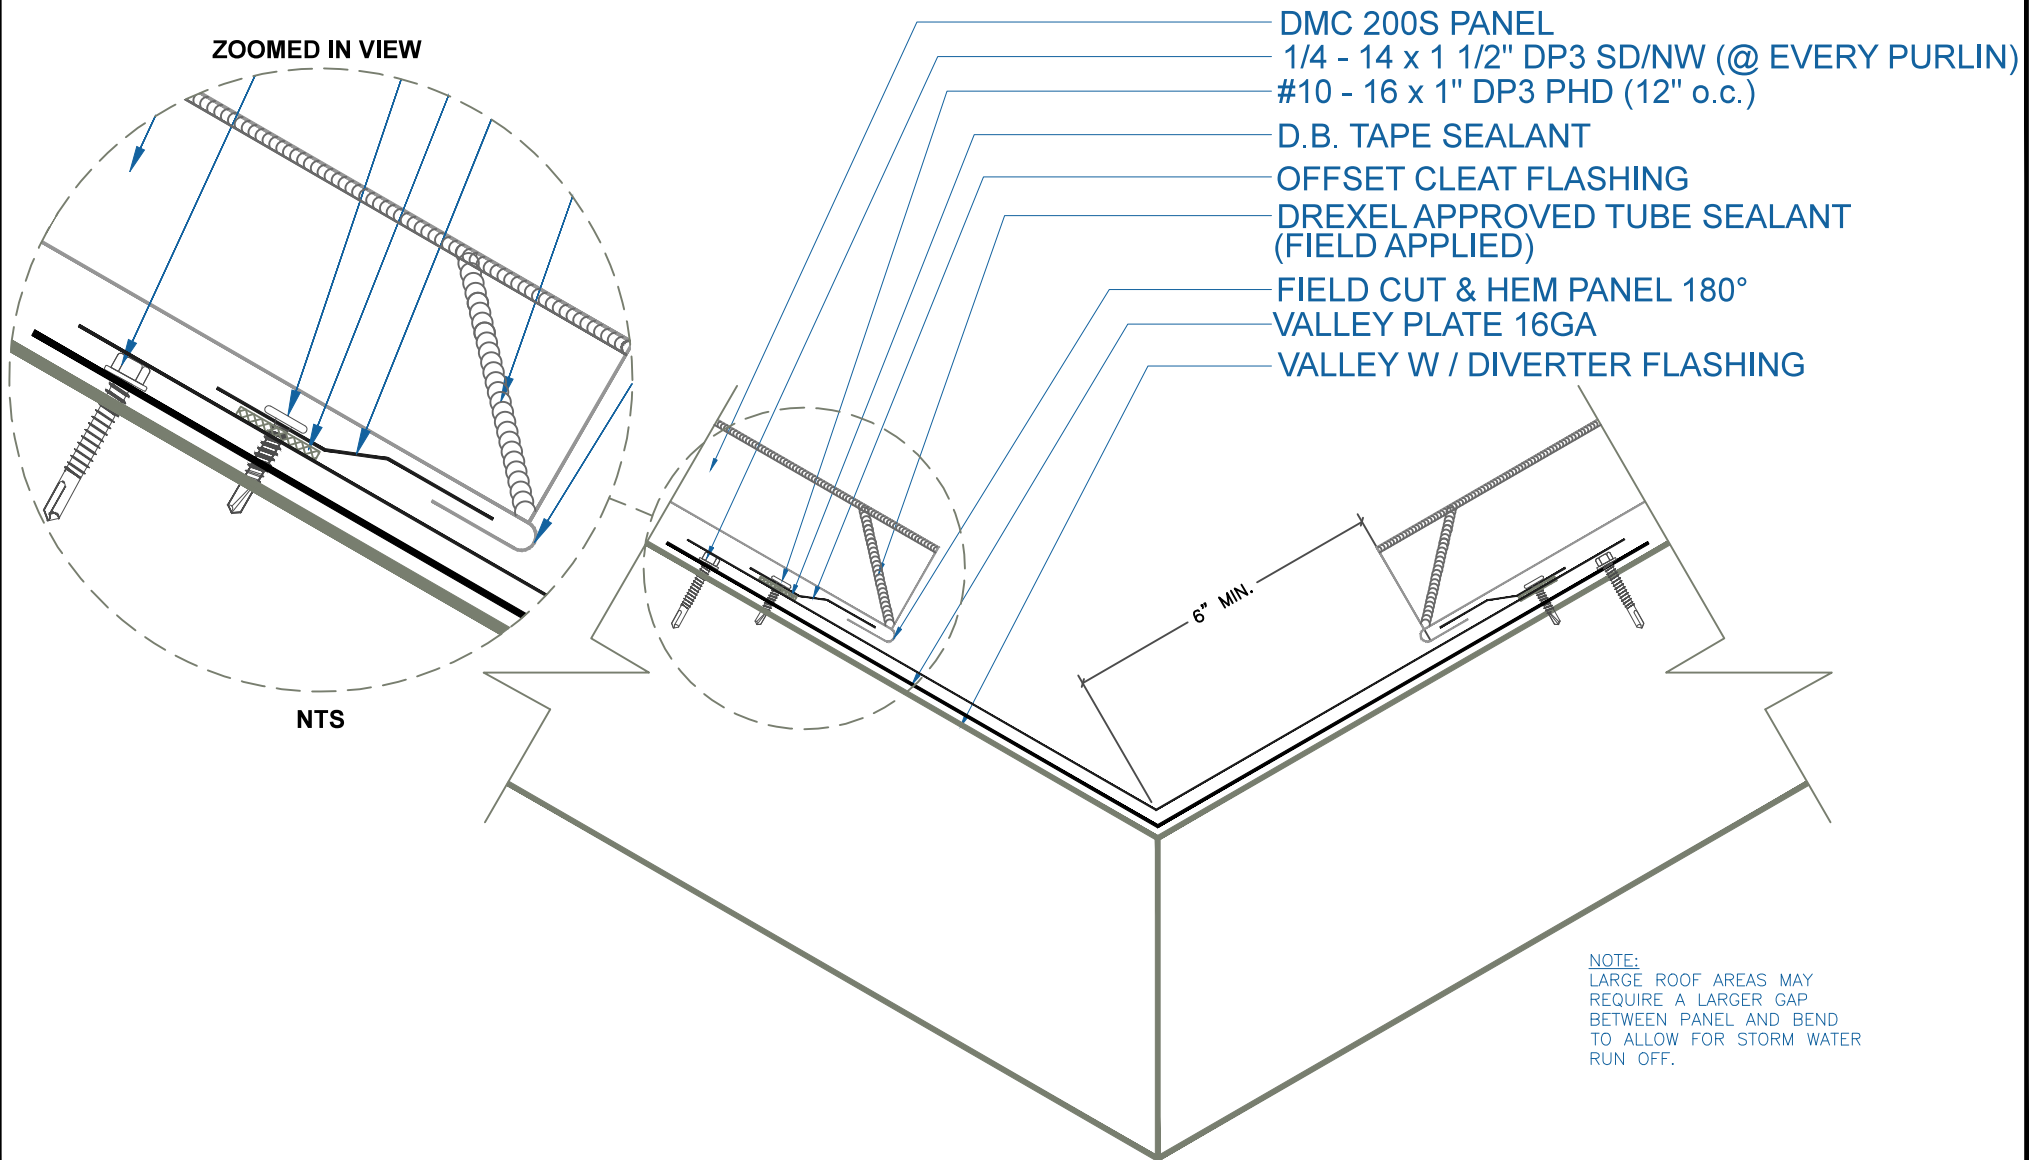

# DMC 200S - OPEN FRAMING

EFFECTIVE DATE: 12-12-12  
SUBJECT TO CHANGE WITHOUT NOTICE

## VALLEY W/O DIVERTER

SCALE: 3" = 1'-0"

**DrexelMetals**  
Roofing Systems + Custom Fabrication