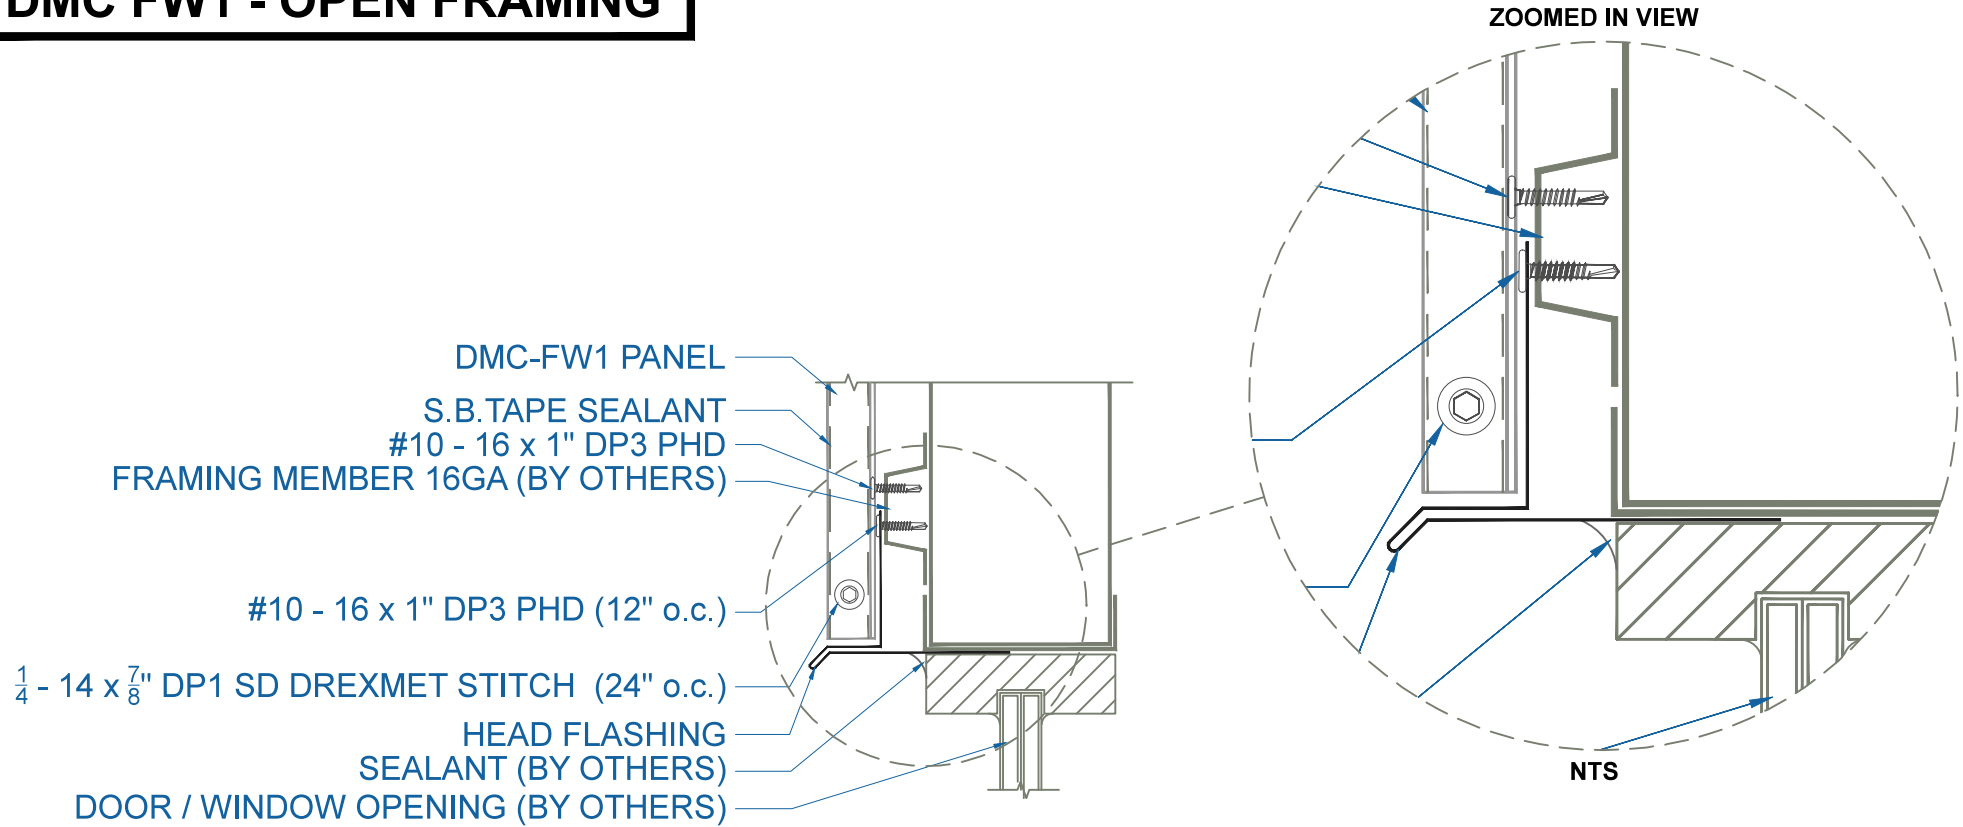

# DMC FW1 - OPEN FRAMING

EFFECTIVE DATE: 05-21-13  
SUBJECT TO CHANGE WITHOUT NOTICE

## WINDOW-DOOR HEAD

SCALE: 3" = 1'-0"

**DrexelMetals**  
Roofing Systems + Custom Fabrication