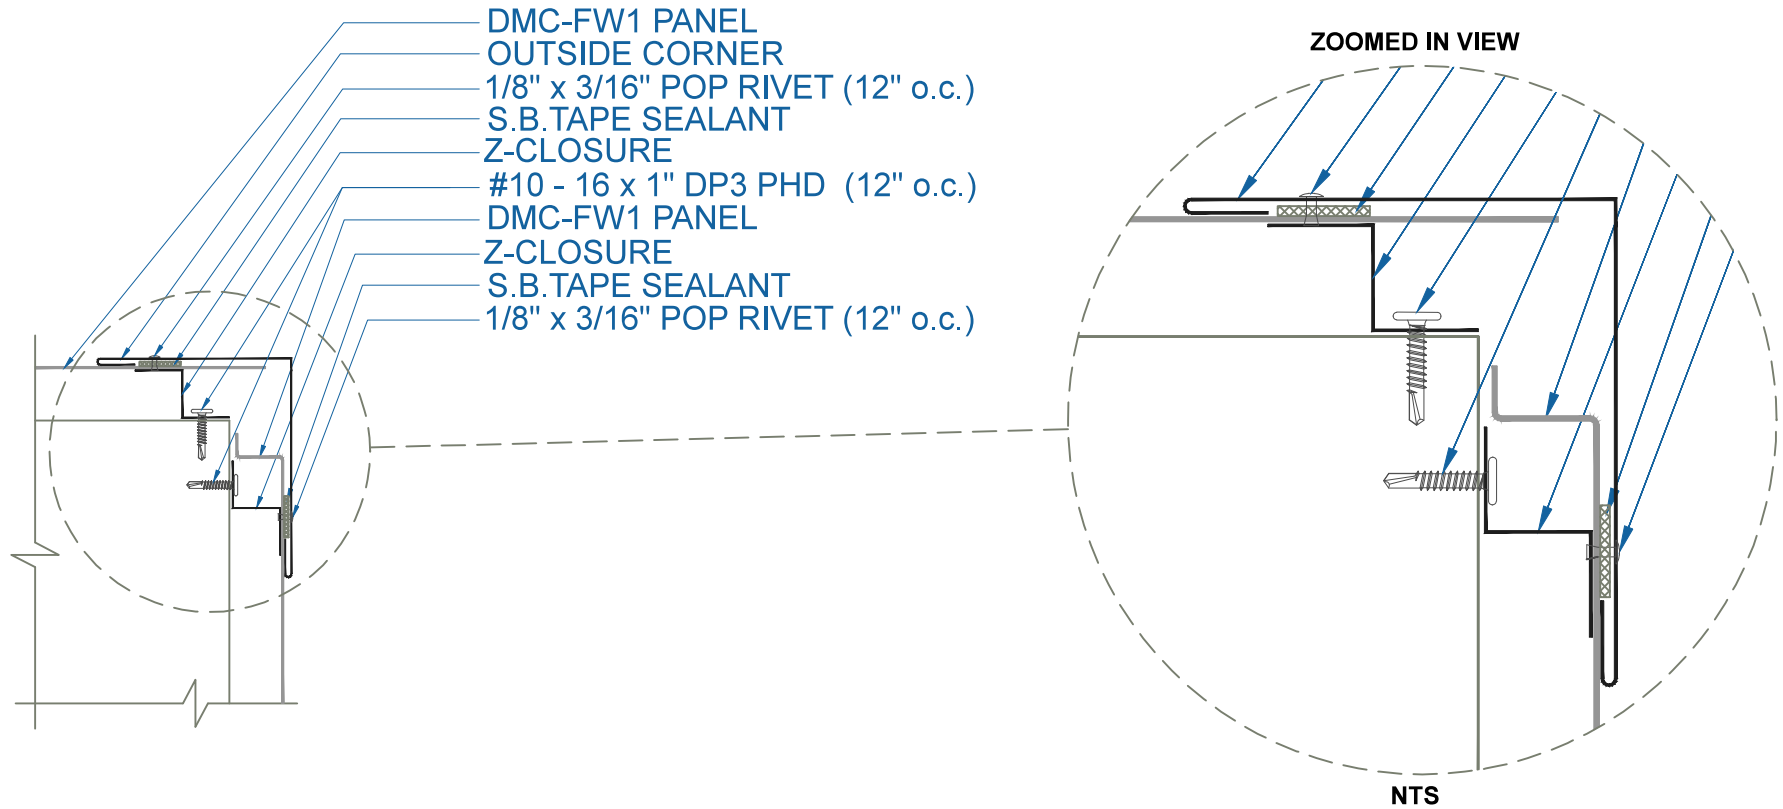

# DMC FW1 - OPEN FRAMING

## OUTSIDE CORNER

SCALE: 3" = 1'-0"