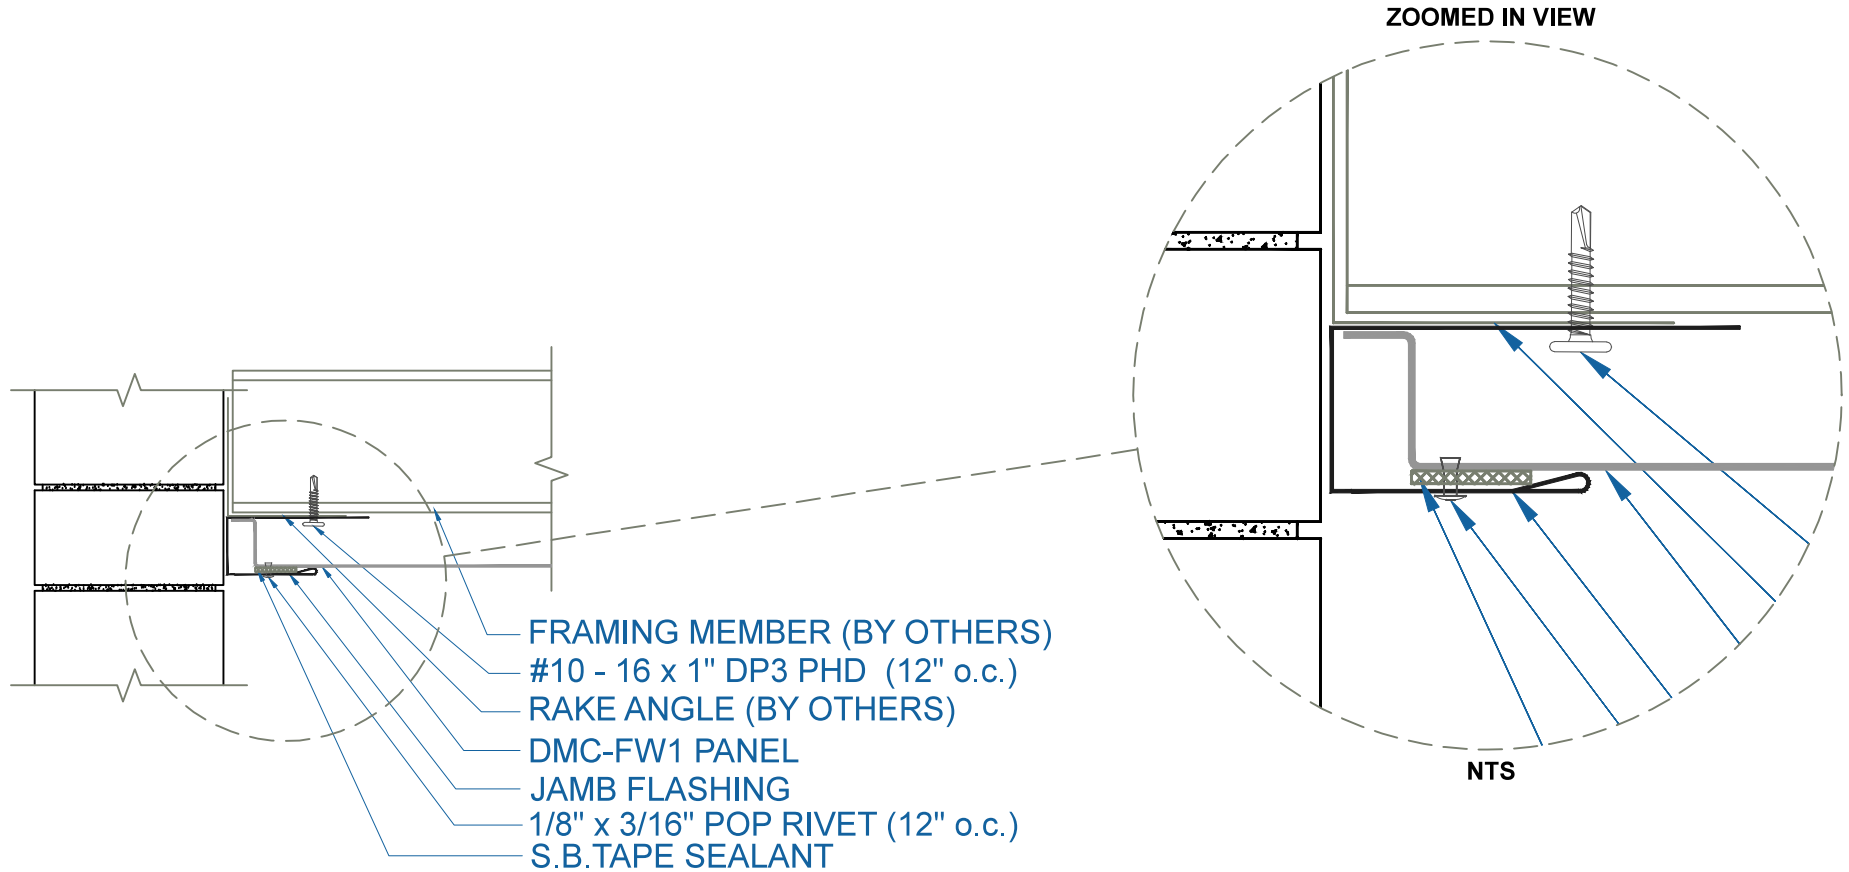

# DMC FW1 - OPEN FRAMING

EFFECTIVE DATE: 04-23-13  
SUBJECT TO CHANGE WITHOUT NOTICE

**JAMB**  
SCALE: 3" = 1'-0"

**DrexelMetals**  
Roofing Systems + Custom Fabrication