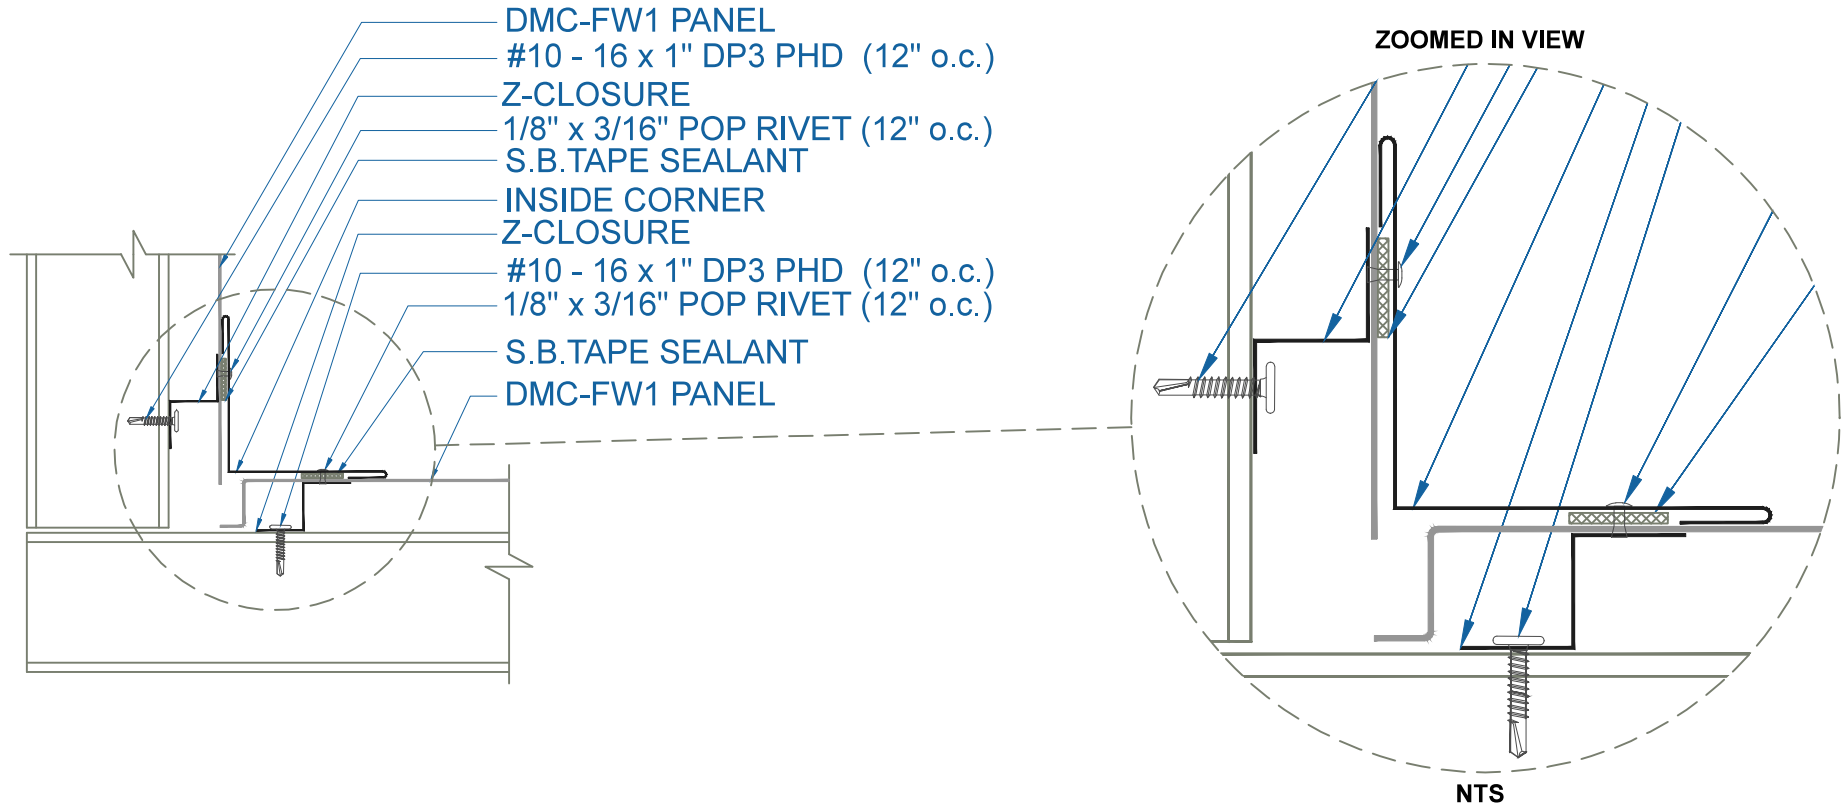

DMC FW1 - OPEN FRAMING

INSIDE CORNER

SCALE: 3" = 1'-0"

EFFECTIVE DATE: 04-23-13
SUBJECT TO CHANGE WITHOUT NOTICE