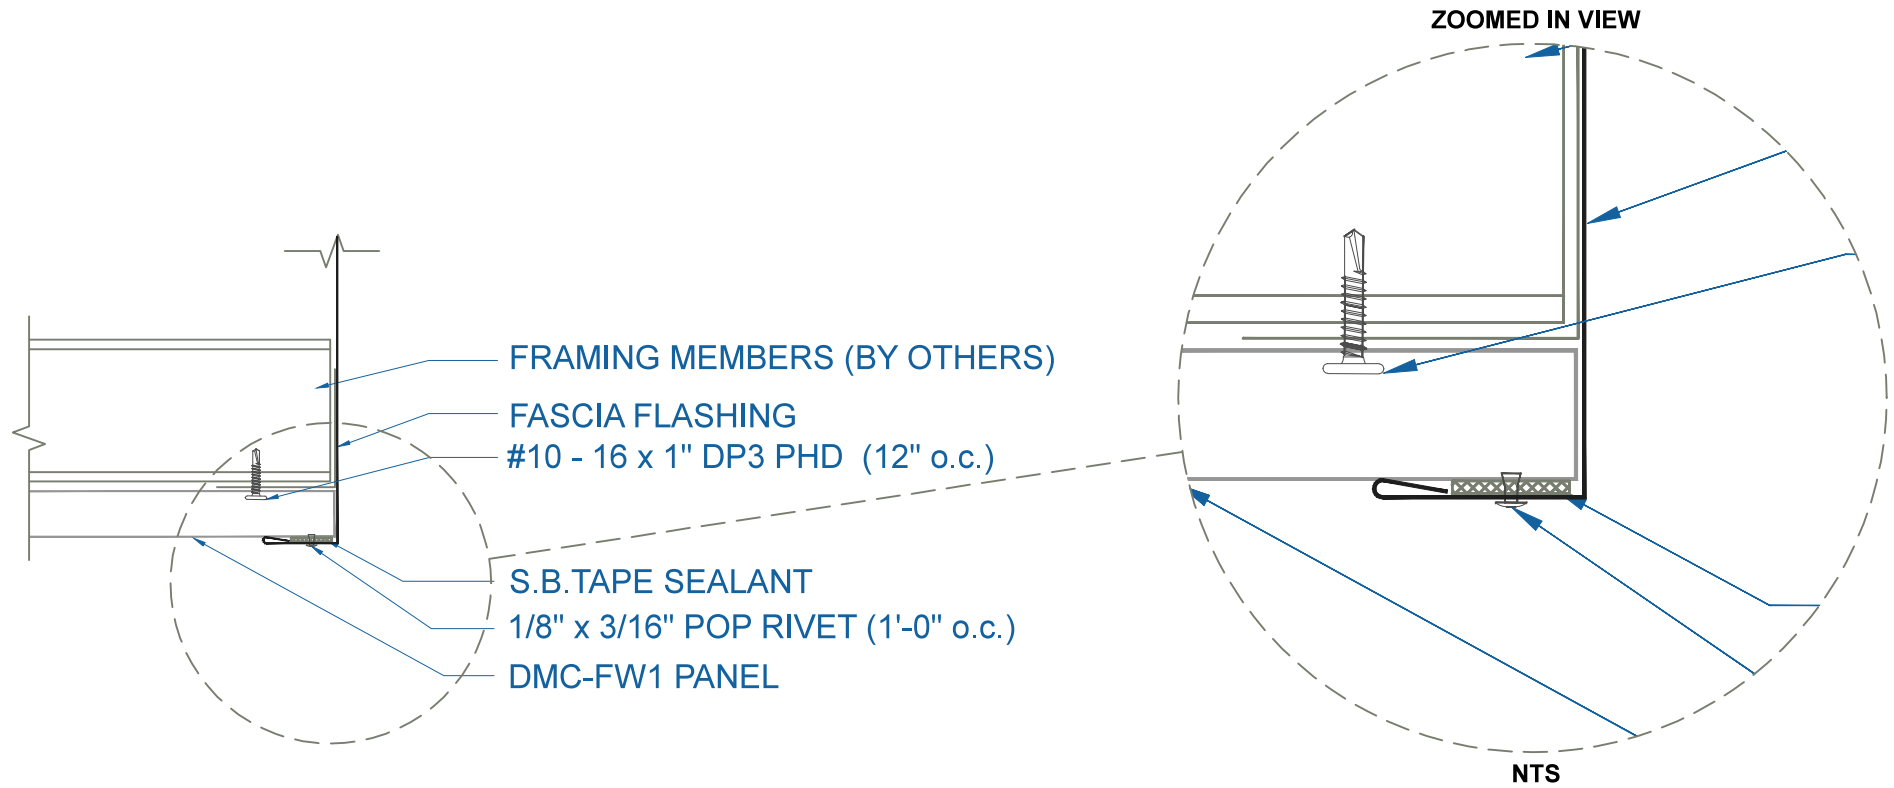

DMC FW1 - OPEN FRAMING

EFFECTIVE DATE: 04-23-13
SUBJECT TO CHANGE WITHOUT NOTICE

FASCIA TO SOFFIT

SCALE: 3" = 1'-0"