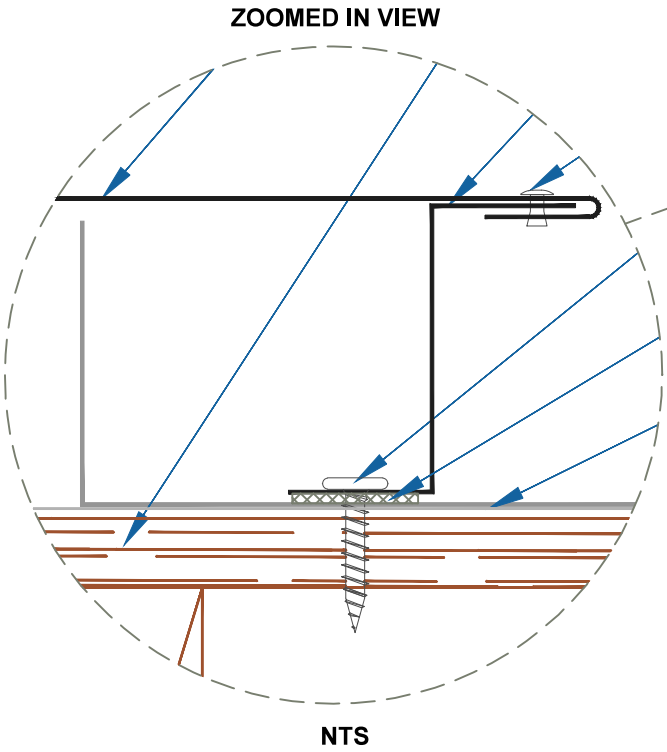

# DMC 200S - PLYWOOD

EFFECTIVE DATE: 12-07-12  
 SUBJECT TO CHANGE WITHOUT NOTICE

**RAKEWALL**  
 SCALE: 3" = 1'-0"