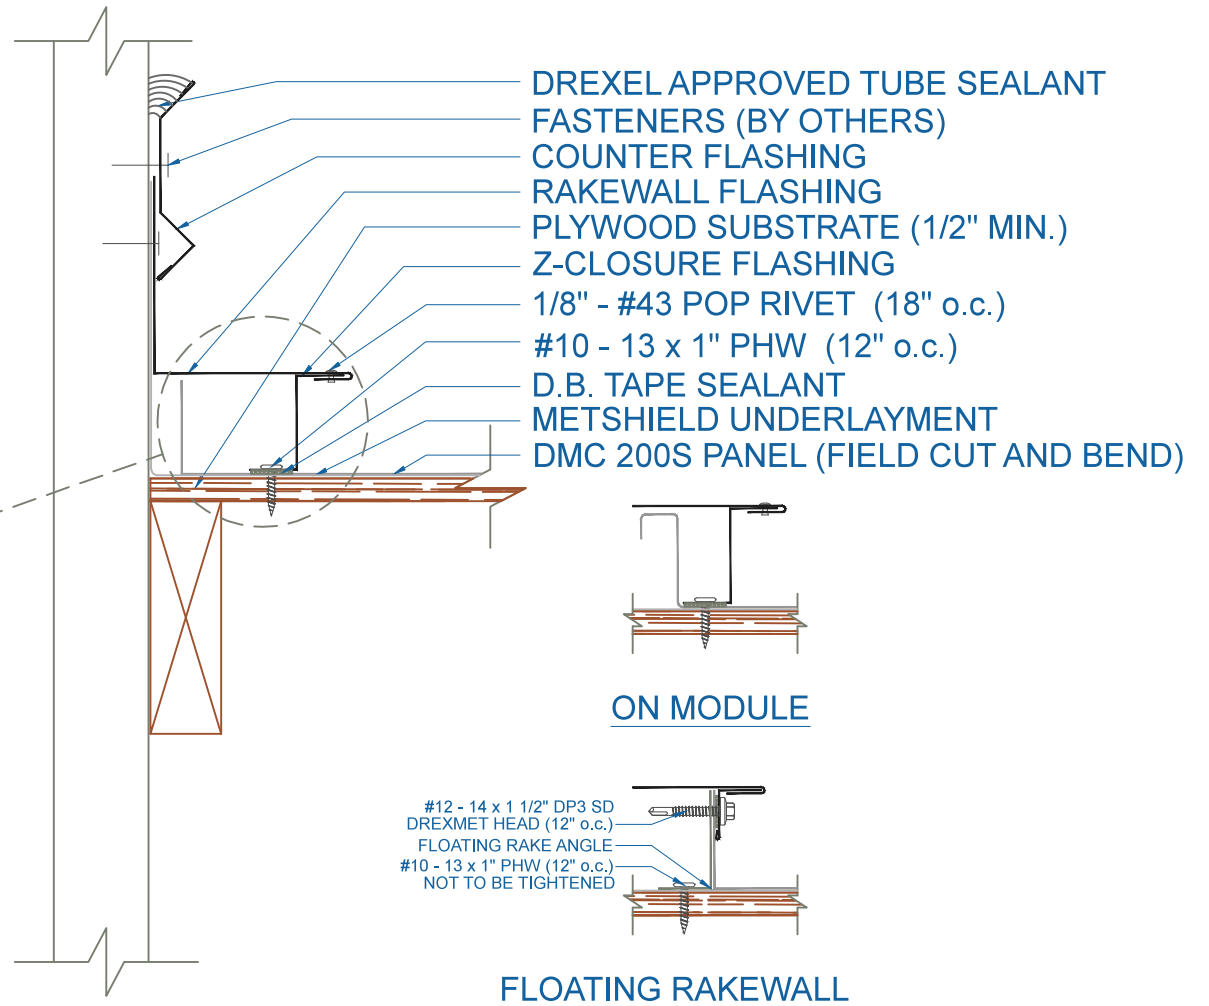

# DMC 200S - PLYWOOD

EFFECTIVE DATE: 12-07-12  
 SUBJECT TO CHANGE WITHOUT NOTICE

**RAKEWALL**  
 SCALE: 3" = 1'-0"