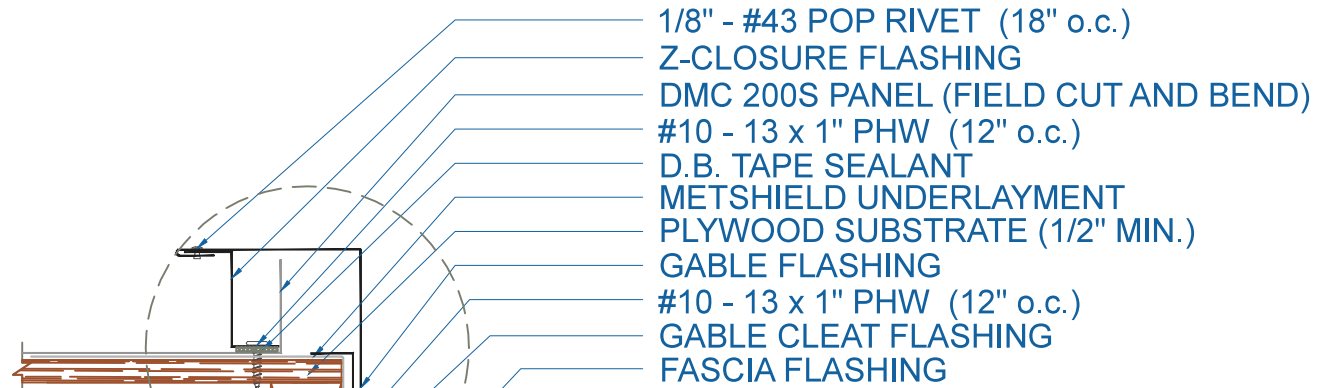

DMC 200S - PLYWOOD

ZOOMED IN VIEW

NTS

ON MODULE

#12 - 14 x 1 1/2" DP3 SD
 DREXMET HEAD (12" o.c.)
 FLOATING RAKE ANGLE
 #10 - 13 x 1" PHW (12" o.c.)
 NOT TO BE TIGHTENED

FLOATING GABLE

EFFECTIVE DATE: 12-11-12
 SUBJECT TO CHANGE WITHOUT NOTICE

GABLE

SCALE: 3" = 1'-0"