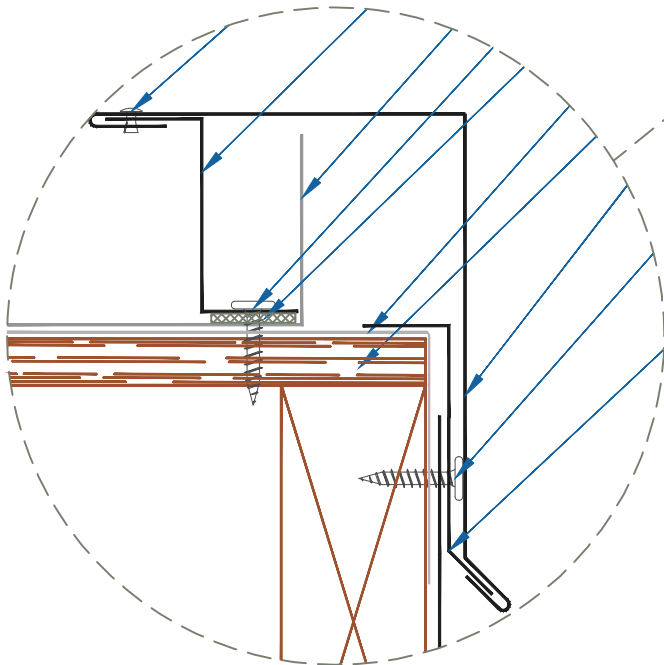

DMC 200S - PLYWOOD

ZOOMED IN VIEW

NTS

ON MODULE

#12 - 14 x 1 1/2" DP3 SD
 DREXMET HEAD (12" o.c.)
 FLOATING RAKE ANGLE
 #10 - 13 x 1" PHW (12" o.c.)
 NOT TO BE TIGHTENED

FLOATING GABLE

EFFECTIVE DATE: 12-11-12
 SUBJECT TO CHANGE WITHOUT NOTICE

GABLE

SCALE: 3" = 1'-0"