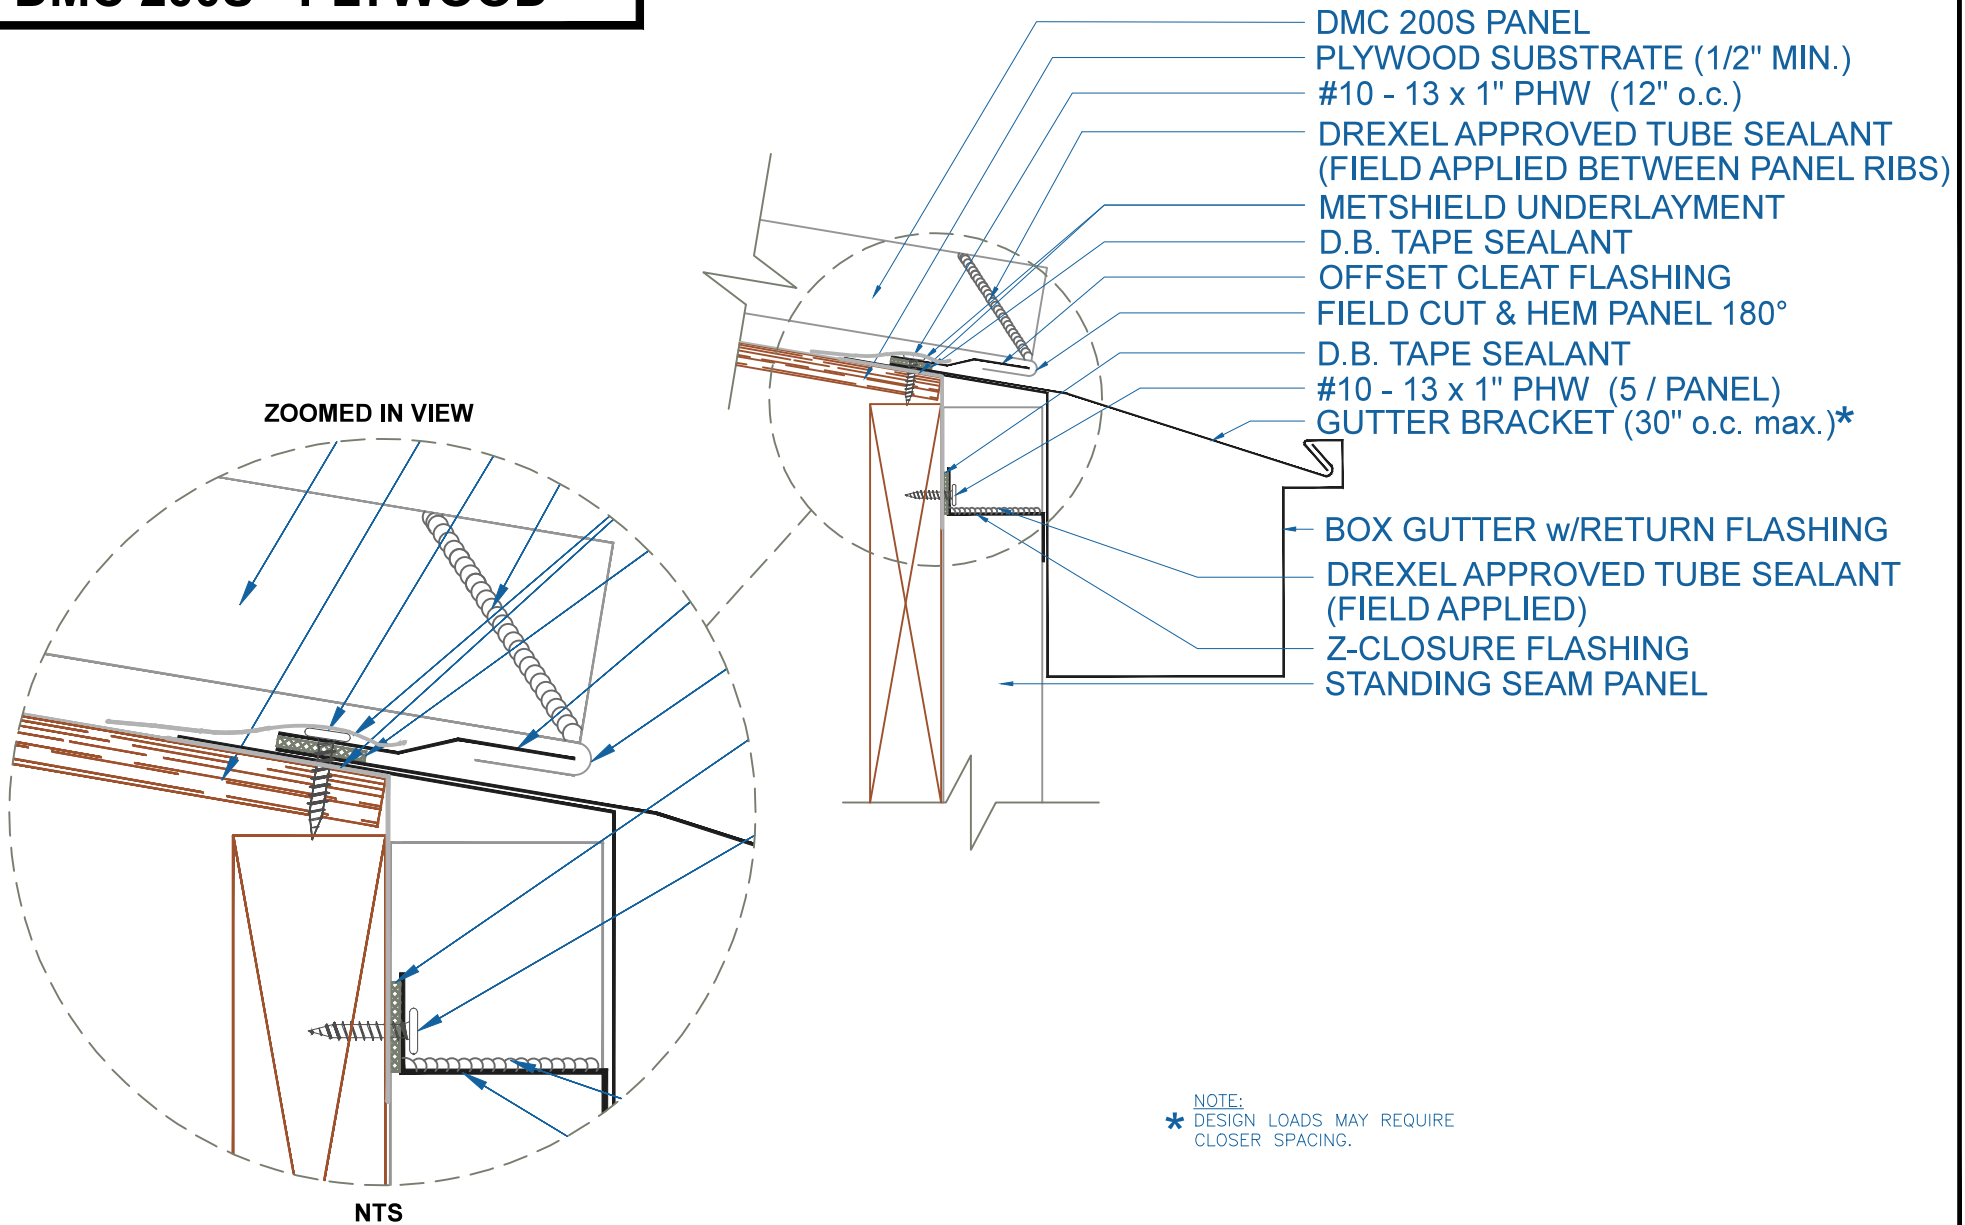

DMC 200S - PLYWOOD

BOX GUTTER w/RETURN w/STANDING SEAM PANEL

SCALE: 3" = 1'-0"

EFFECTIVE DATE: 12-07-12
SUBJECT TO CHANGE WITHOUT NOTICE