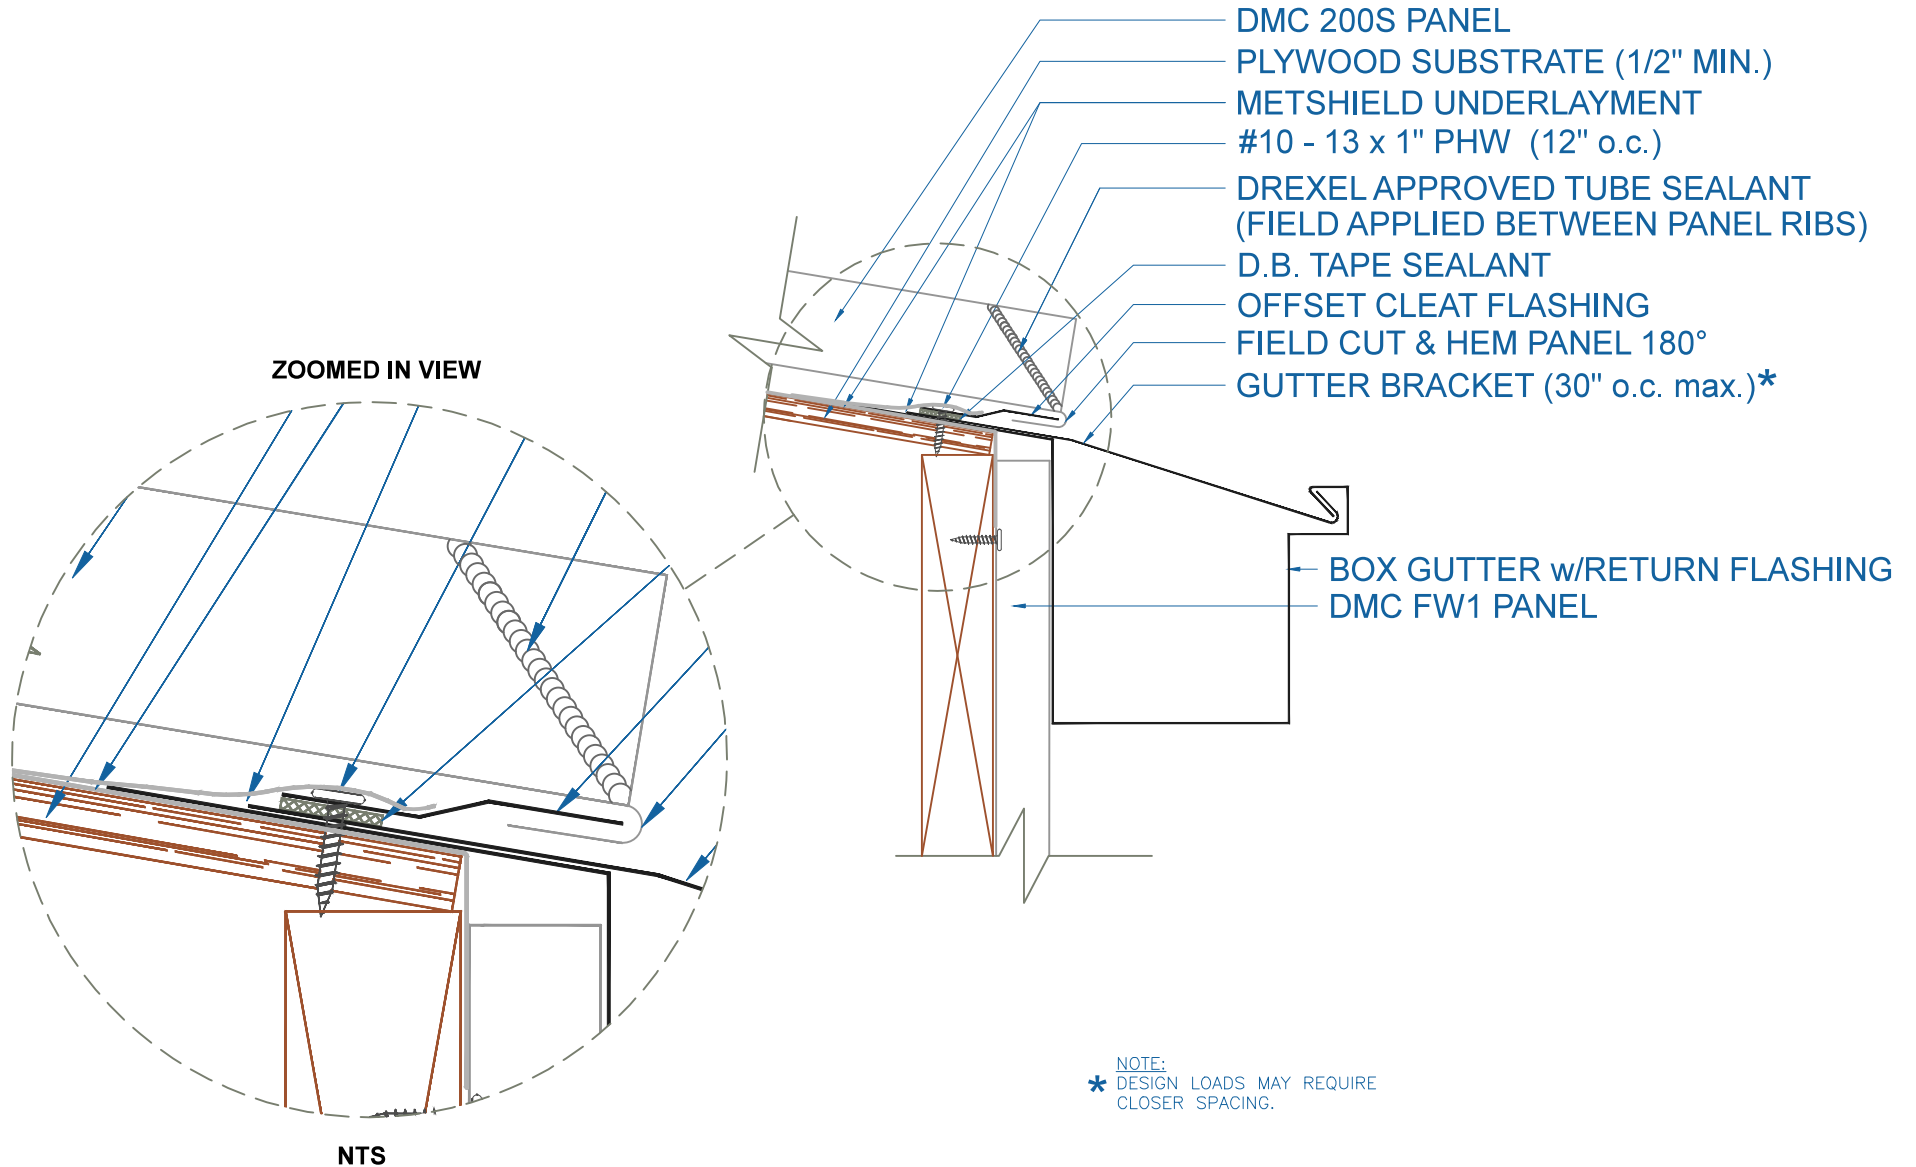

# DMC 200S - PLYWOOD

## BOX GUTTER w/RETURN

SCALE: 3" = 1'-0"

EFFECTIVE DATE: 4-18-13  
SUBJECT TO CHANGE WITHOUT NOTICE