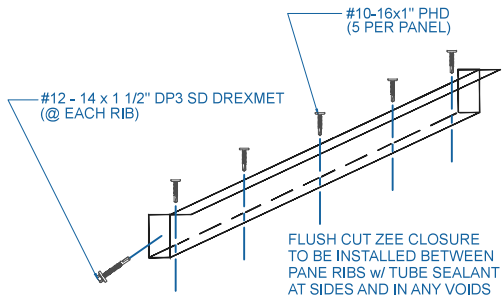

DMC 200S - OPEN FRAMING

STEP HEADWALL

SCALE: 3" = 1'-0"