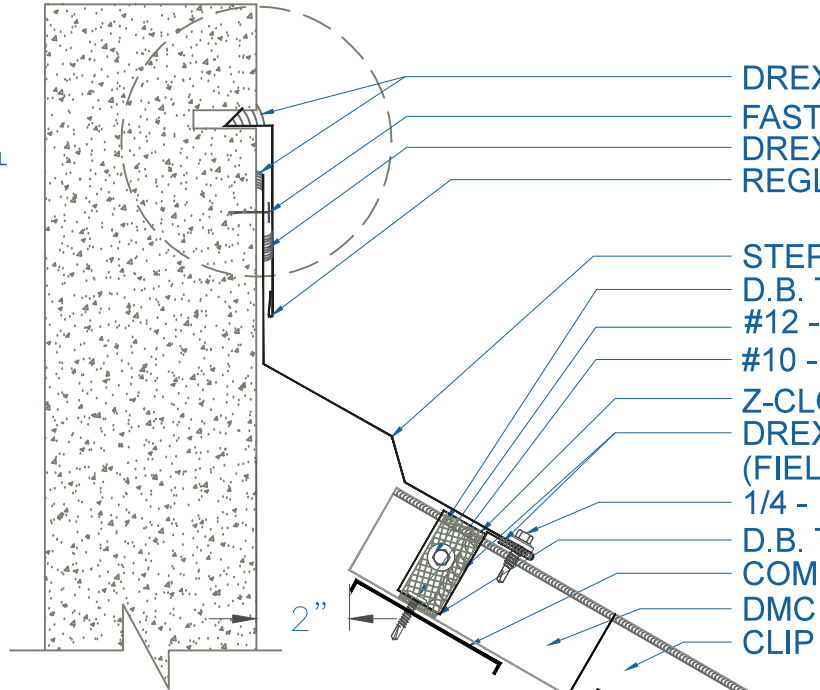

DMC 200S - OPEN FRAMING

STEP HEADWALL

SCALE: 3" = 1'-0"