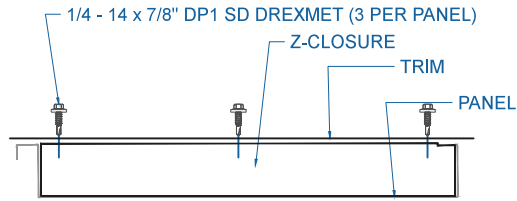

DMC 200S - OPEN FRAMING

STEP HEADWALL

SCALE: 3" = 1'-0"