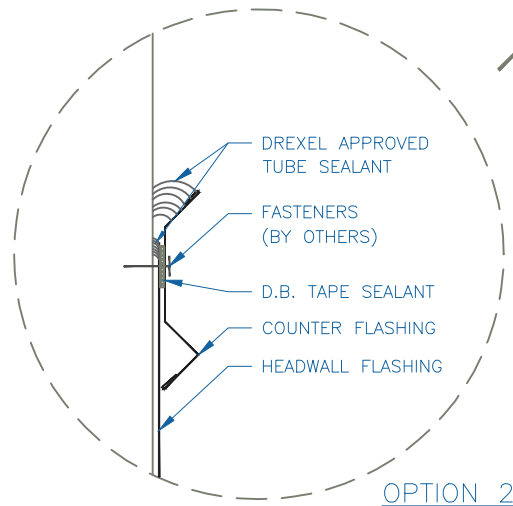

DMC 200S - OPEN FRAMING

STEP HEADWALL

SCALE: 3" = 1'-0"