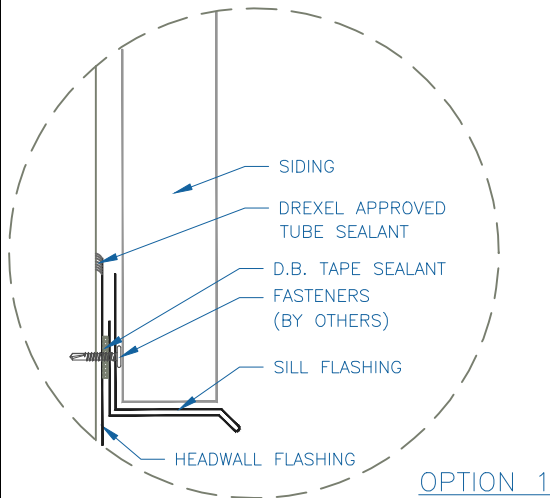

DMC 200S - OPEN FRAMING

STEP HEADWALL

SCALE: 3" = 1'-0"