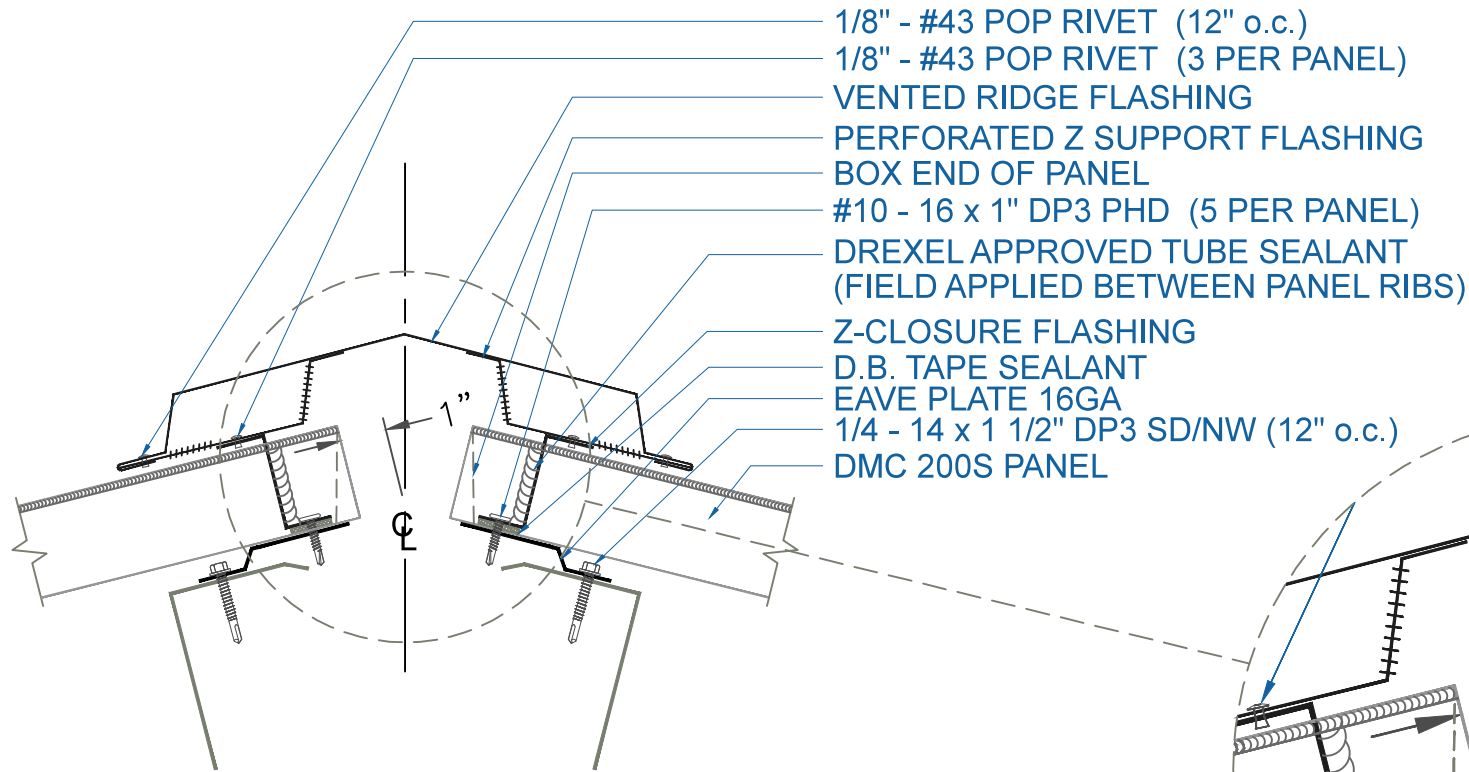

# DMC 200S - OPEN FRAMING

EFFECTIVE DATE: 12-12-12  
 SUBJECT TO CHANGE WITHOUT NOTICE

## VENTED RIDGE

SCALE: 3" = 1'-0"