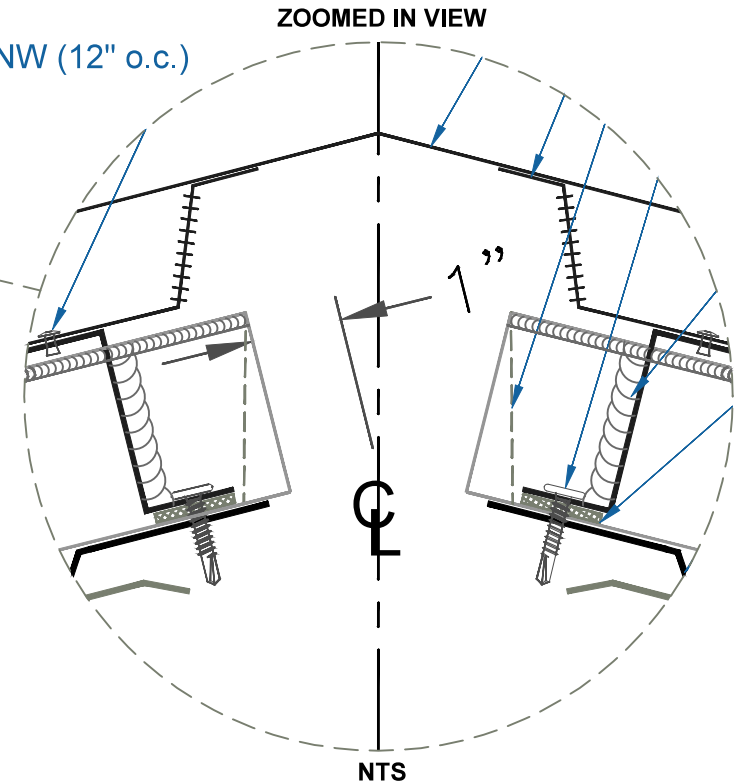

# DMC 200S - OPEN FRAMING

EFFECTIVE DATE: 12-12-12  
 SUBJECT TO CHANGE WITHOUT NOTICE

## VENTED RIDGE

SCALE: 3" = 1'-0"