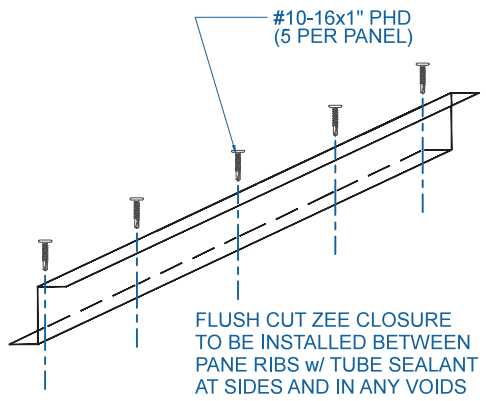

# DMC 200S - OPEN FRAMING

EFFECTIVE DATE: 12-12-12  
 SUBJECT TO CHANGE WITHOUT NOTICE

## VENTED RIDGE

SCALE: 3" = 1'-0"