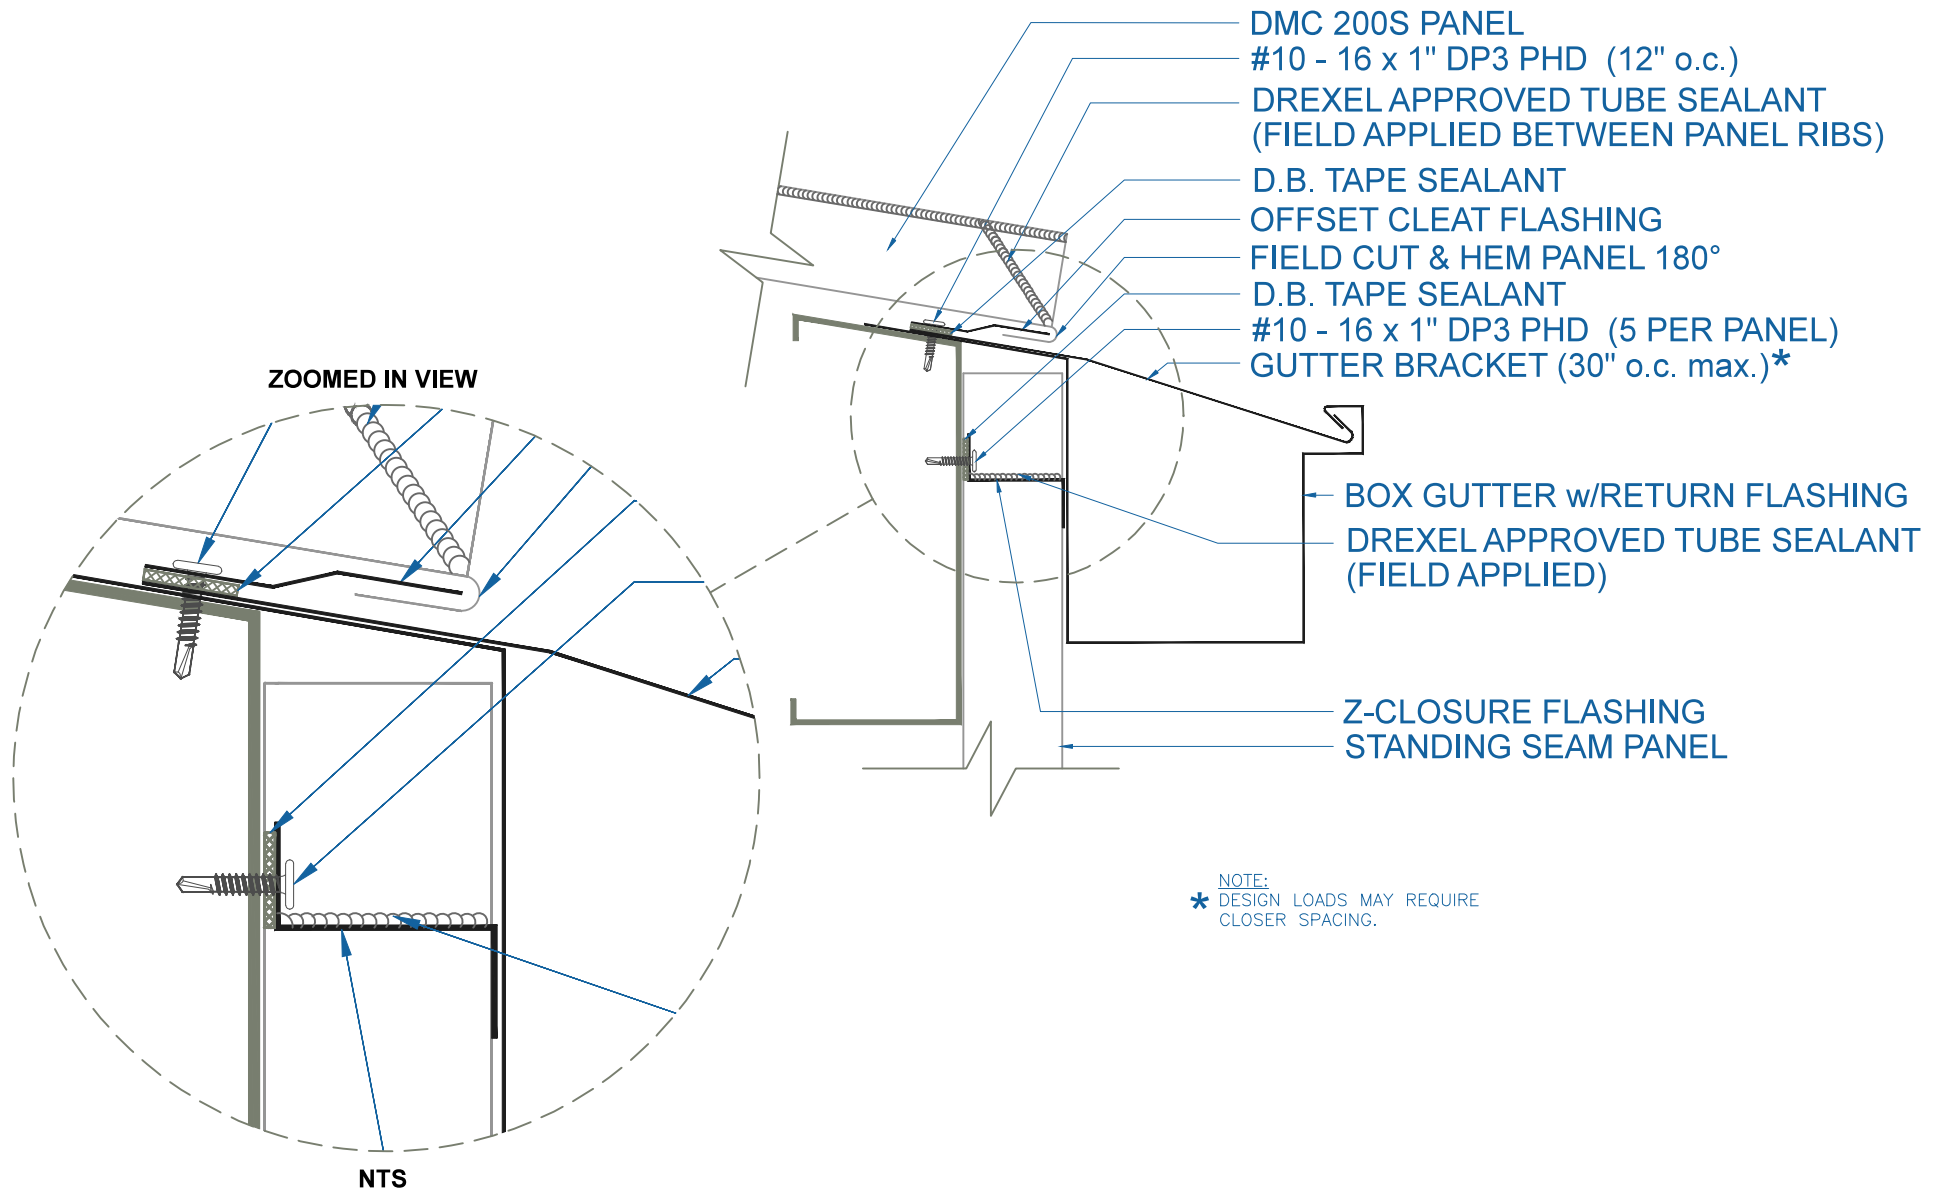

# DMC 200S - OPEN FRAMING

## BOX GUTTER w/RETURN w/STANDING SEAM PANEL

SCALE: 3" = 1'-0"

EFFECTIVE DATE: 12-12-12  
SUBJECT TO CHANGE WITHOUT NOTICE