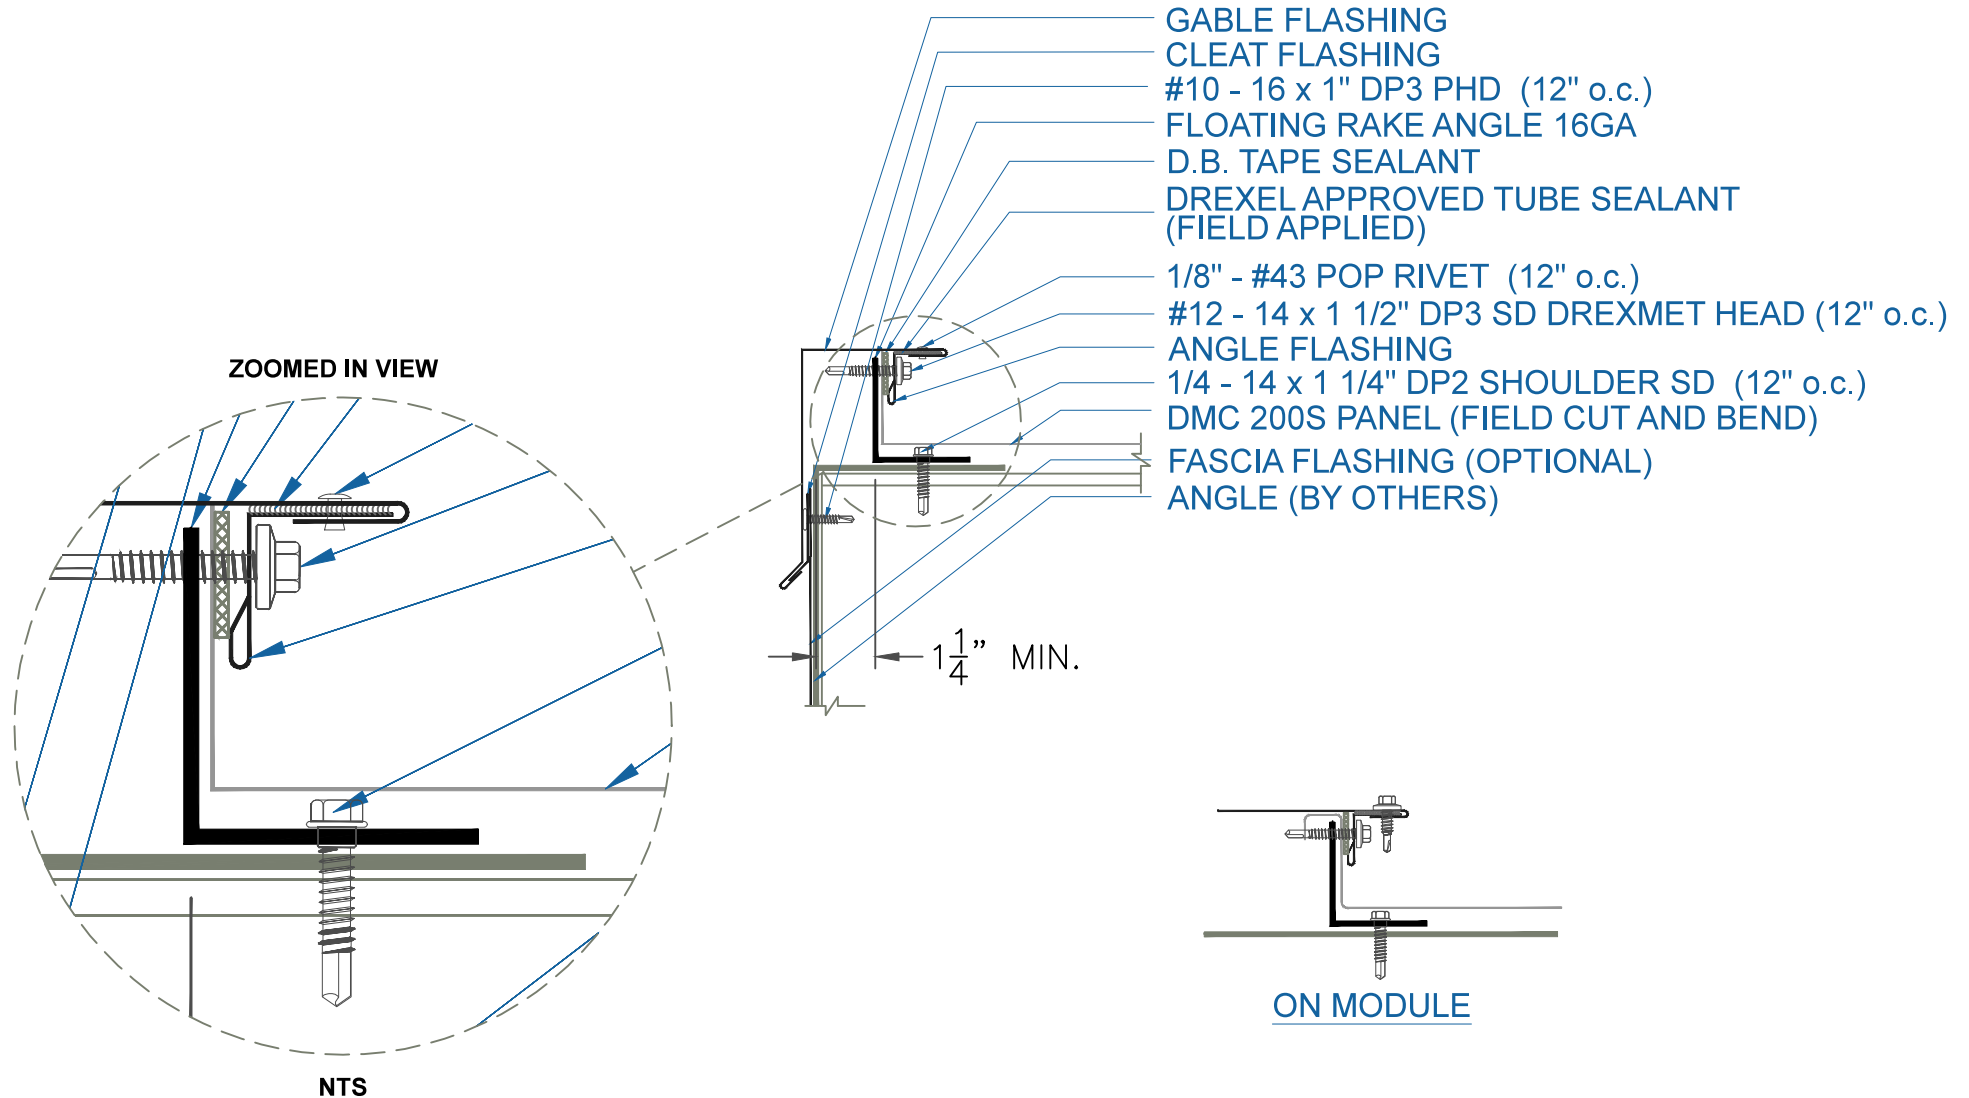

# DMC 200S - OPEN FRAMING

EFFECTIVE DATE: 12-12-12  
 SUBJECT TO CHANGE WITHOUT NOTICE

**GABLE**  
 SCALE: 3" = 1'-0"

**DrexelMetals**  
 Roofing Systems + Custom Fabrication