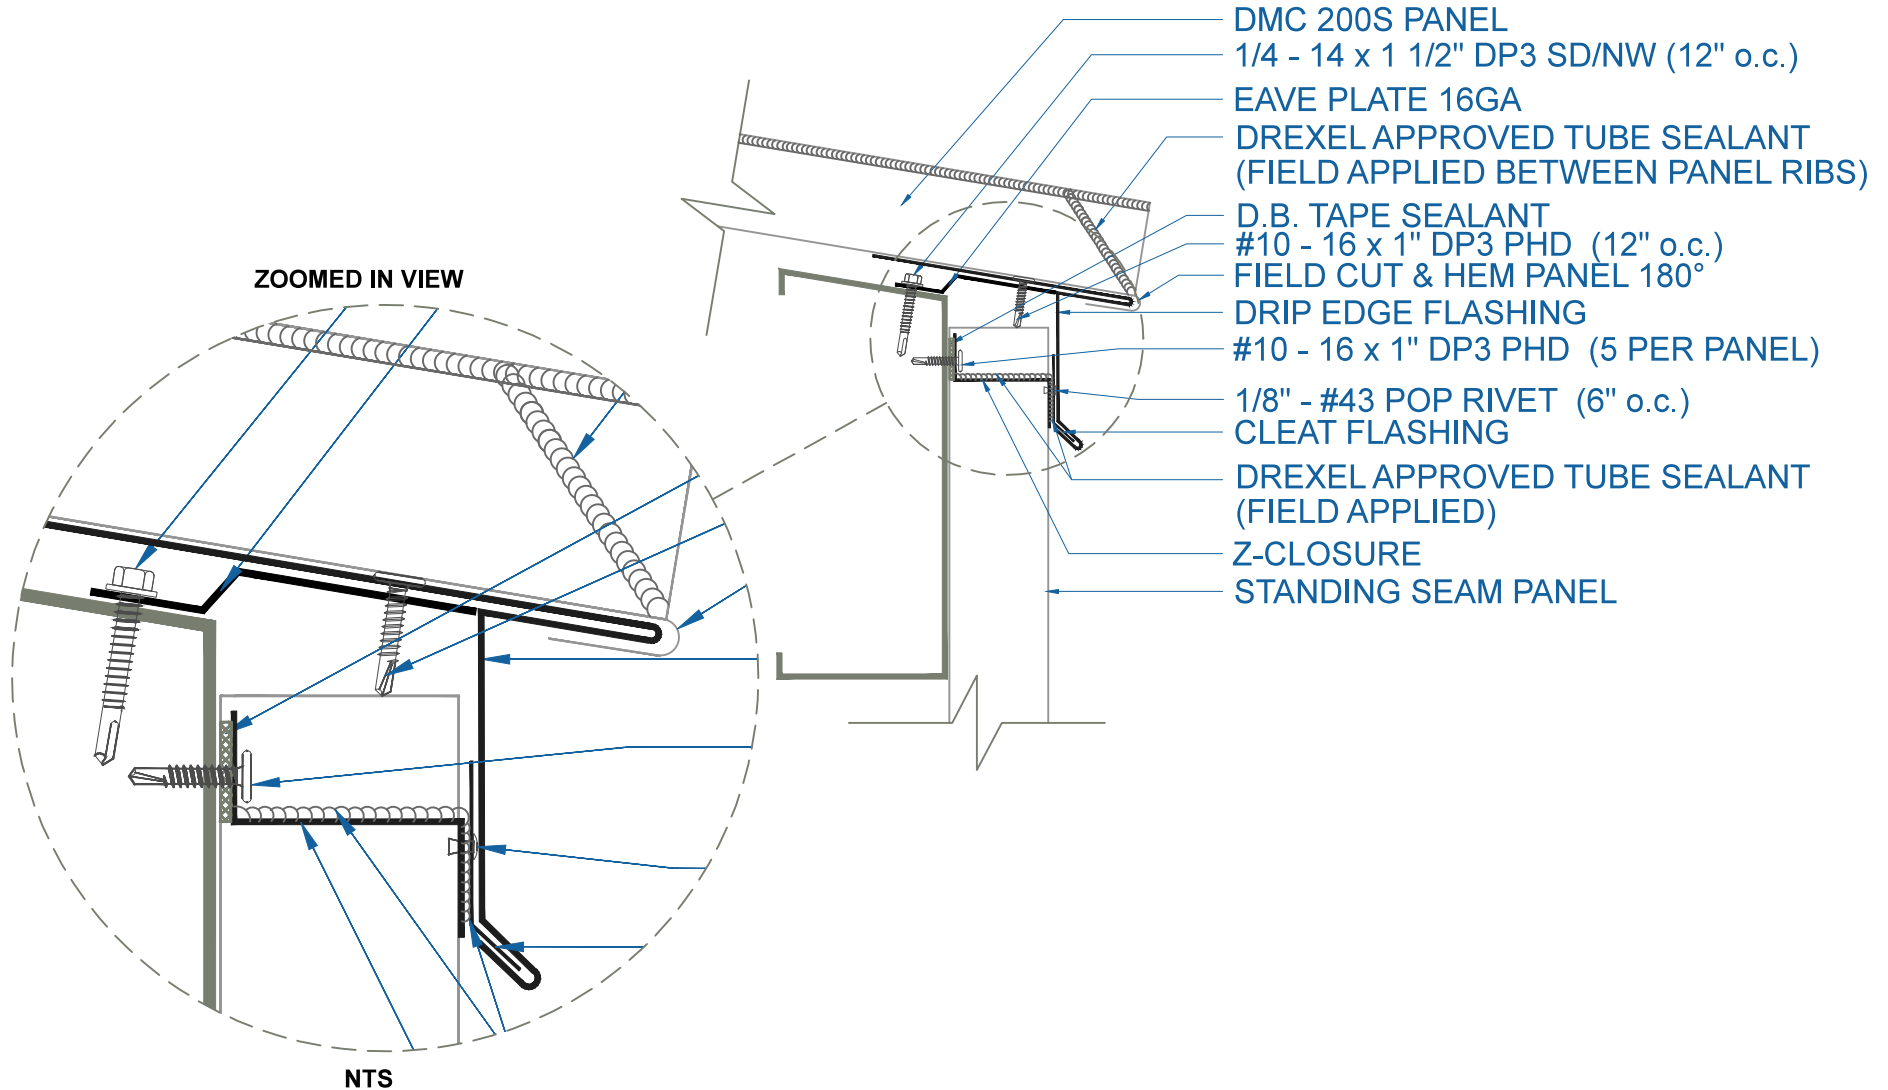

# DMC 200S - OPEN FRAMING

## DRIP EDGE w/STANDING SEAM PANEL

EFFECTIVE DATE: 12-12-12  
SUBJECT TO CHANGE WITHOUT NOTICE

SCALE: 3" = 1'-0"