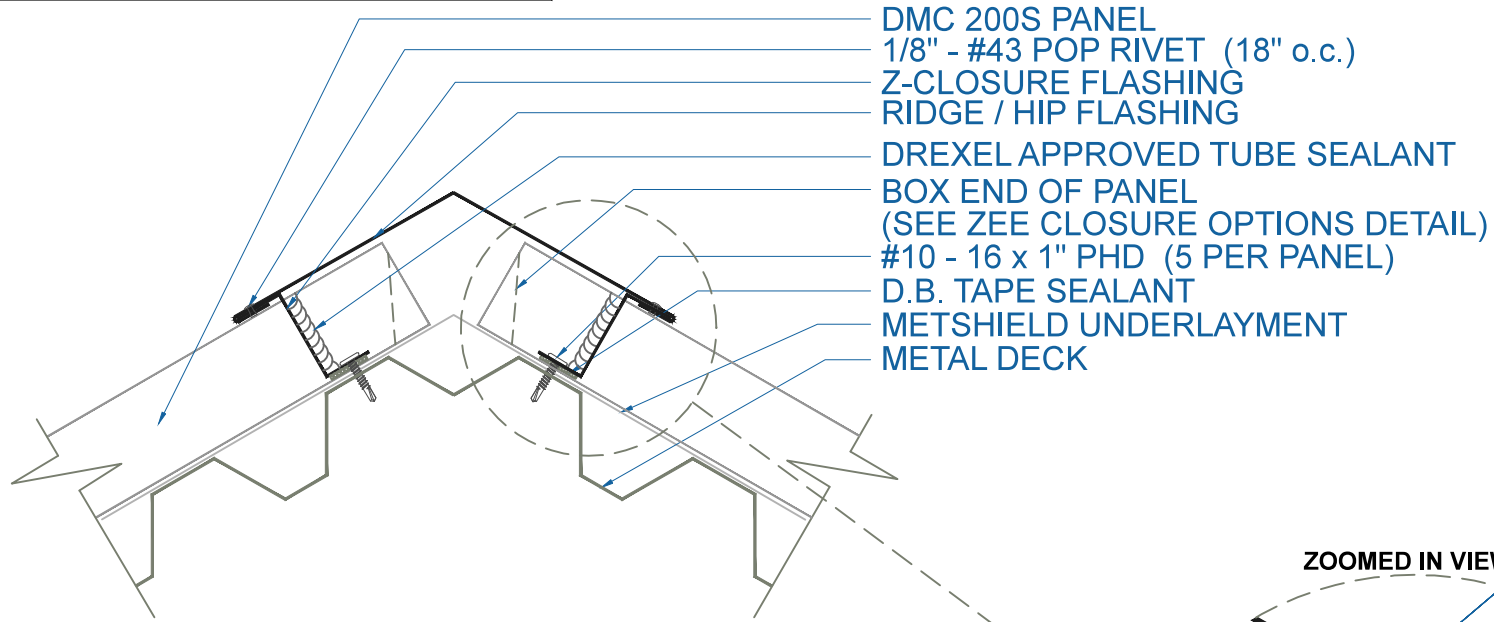

DMC 200S - METAL DECK

EFFECTIVE DATE: 07-12-2013
SUBJECT TO CHANGE WITHOUT NOTICE

RIDGE / HIP
SCALE: 3" = 1'-0"