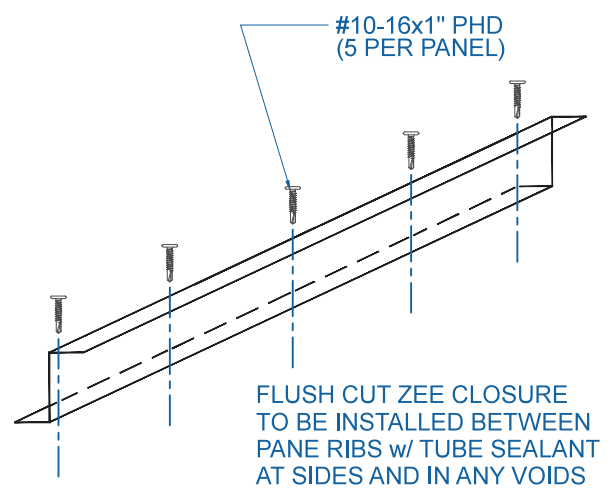

DMC 200S - METAL DECK

EFFECTIVE DATE: 07-12-2013
SUBJECT TO CHANGE WITHOUT NOTICE

RIDGE / HIP
SCALE: 3" = 1'-0"