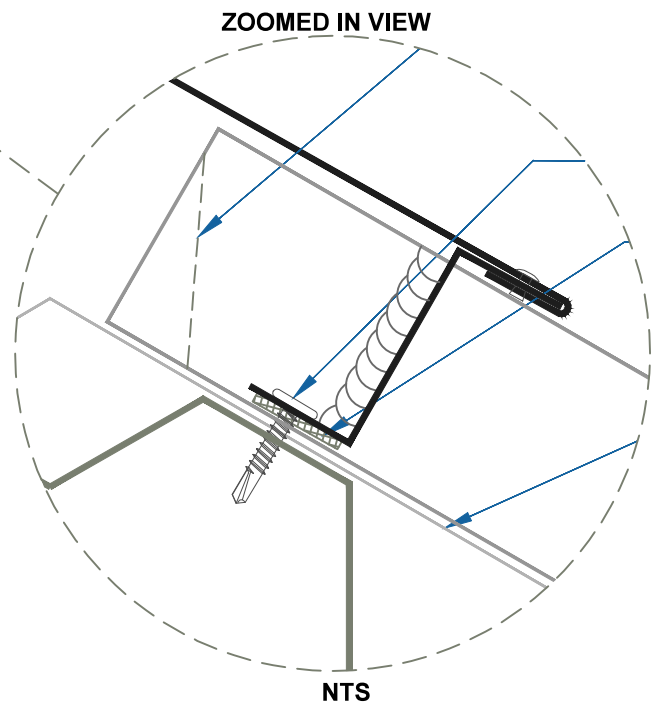

DMC 200S - METAL DECK

EFFECTIVE DATE: 07-12-2013
SUBJECT TO CHANGE WITHOUT NOTICE

RIDGE / HIP
SCALE: 3" = 1'-0"