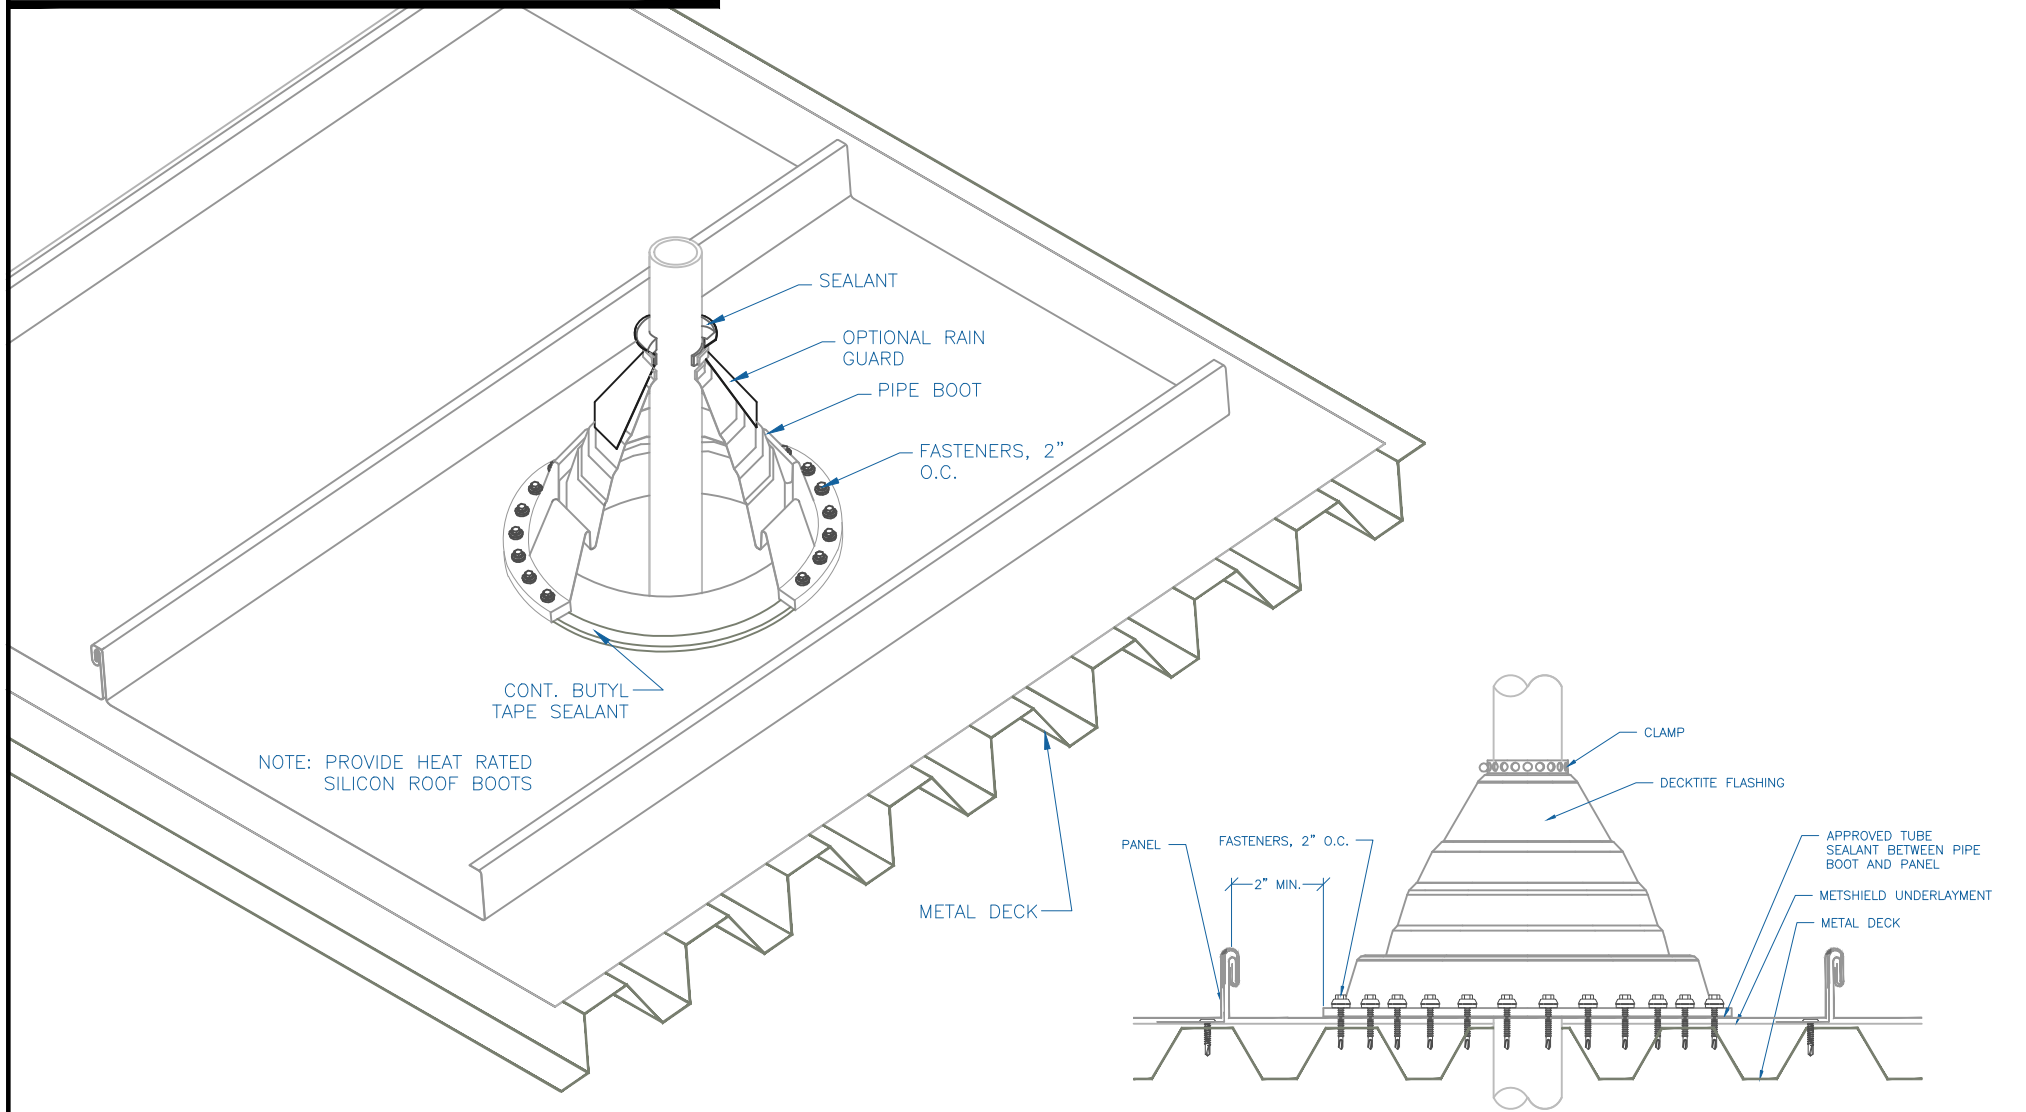

DMC 200S - METAL DECK

PIPE FLASHING DETAIL

SCALE: NTS