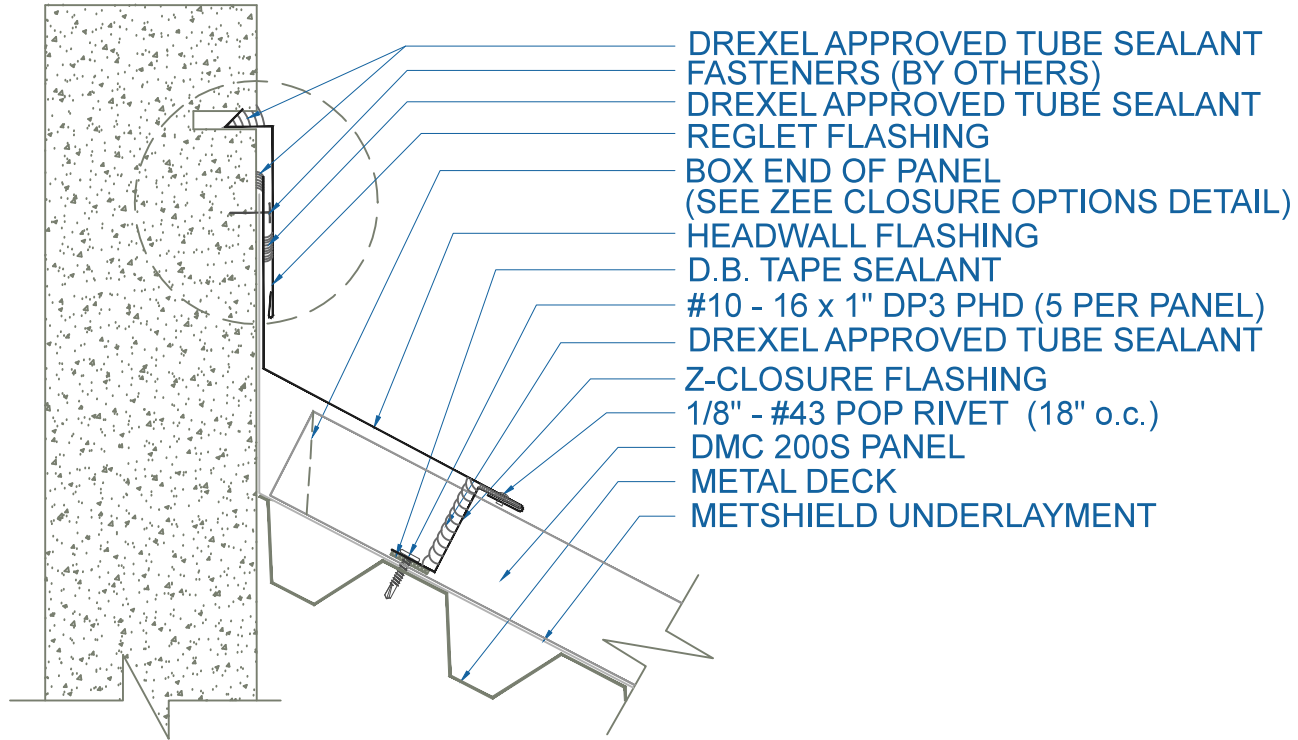

DMC 200S - METAL DECK

OPTION 1

OPTION 2

EFFECTIVE DATE: 07-15-2013
 SUBJECT TO CHANGE WITHOUT NOTICE

HEADWALL

SCALE: 3" = 1'-0"