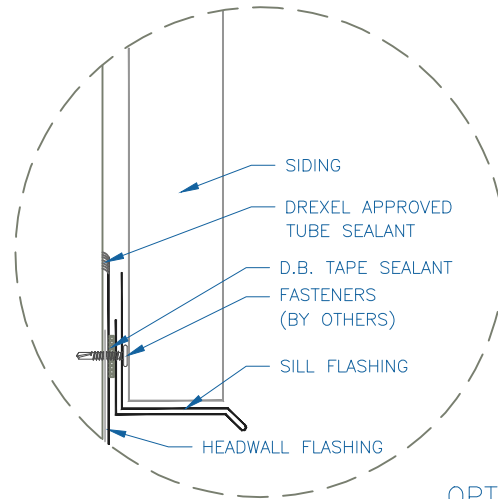

DMC 200S - METAL DECK

OPTION 1

OPTION 2

EFFECTIVE DATE: 07-15-2013
 SUBJECT TO CHANGE WITHOUT NOTICE

HEADWALL

SCALE: 3" = 1'-0"