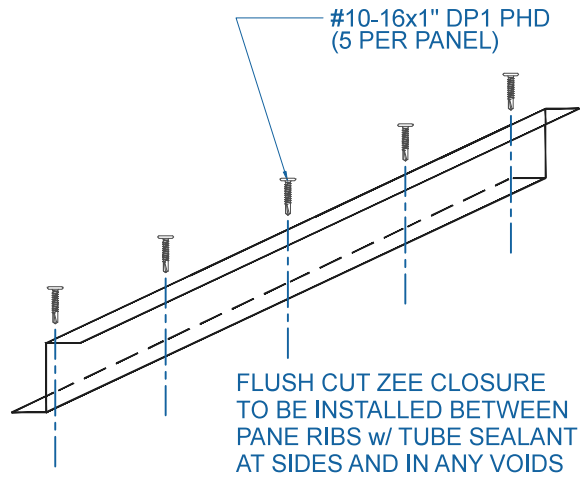

DMC 200S - METAL DECK

OPTION 1

OPTION 2

EFFECTIVE DATE: 07-15-2013
 SUBJECT TO CHANGE WITHOUT NOTICE

HEADWALL

SCALE: 3" = 1'-0"