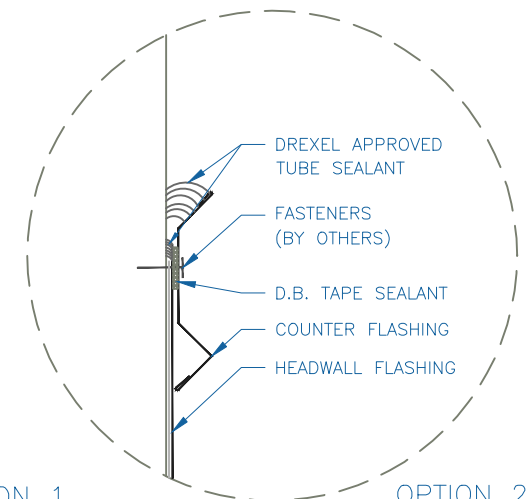

DMC 200S - METAL DECK

OPTION 1

OPTION 2

EFFECTIVE DATE: 07-15-2013
 SUBJECT TO CHANGE WITHOUT NOTICE

HEADWALL

SCALE: 3" = 1'-0"