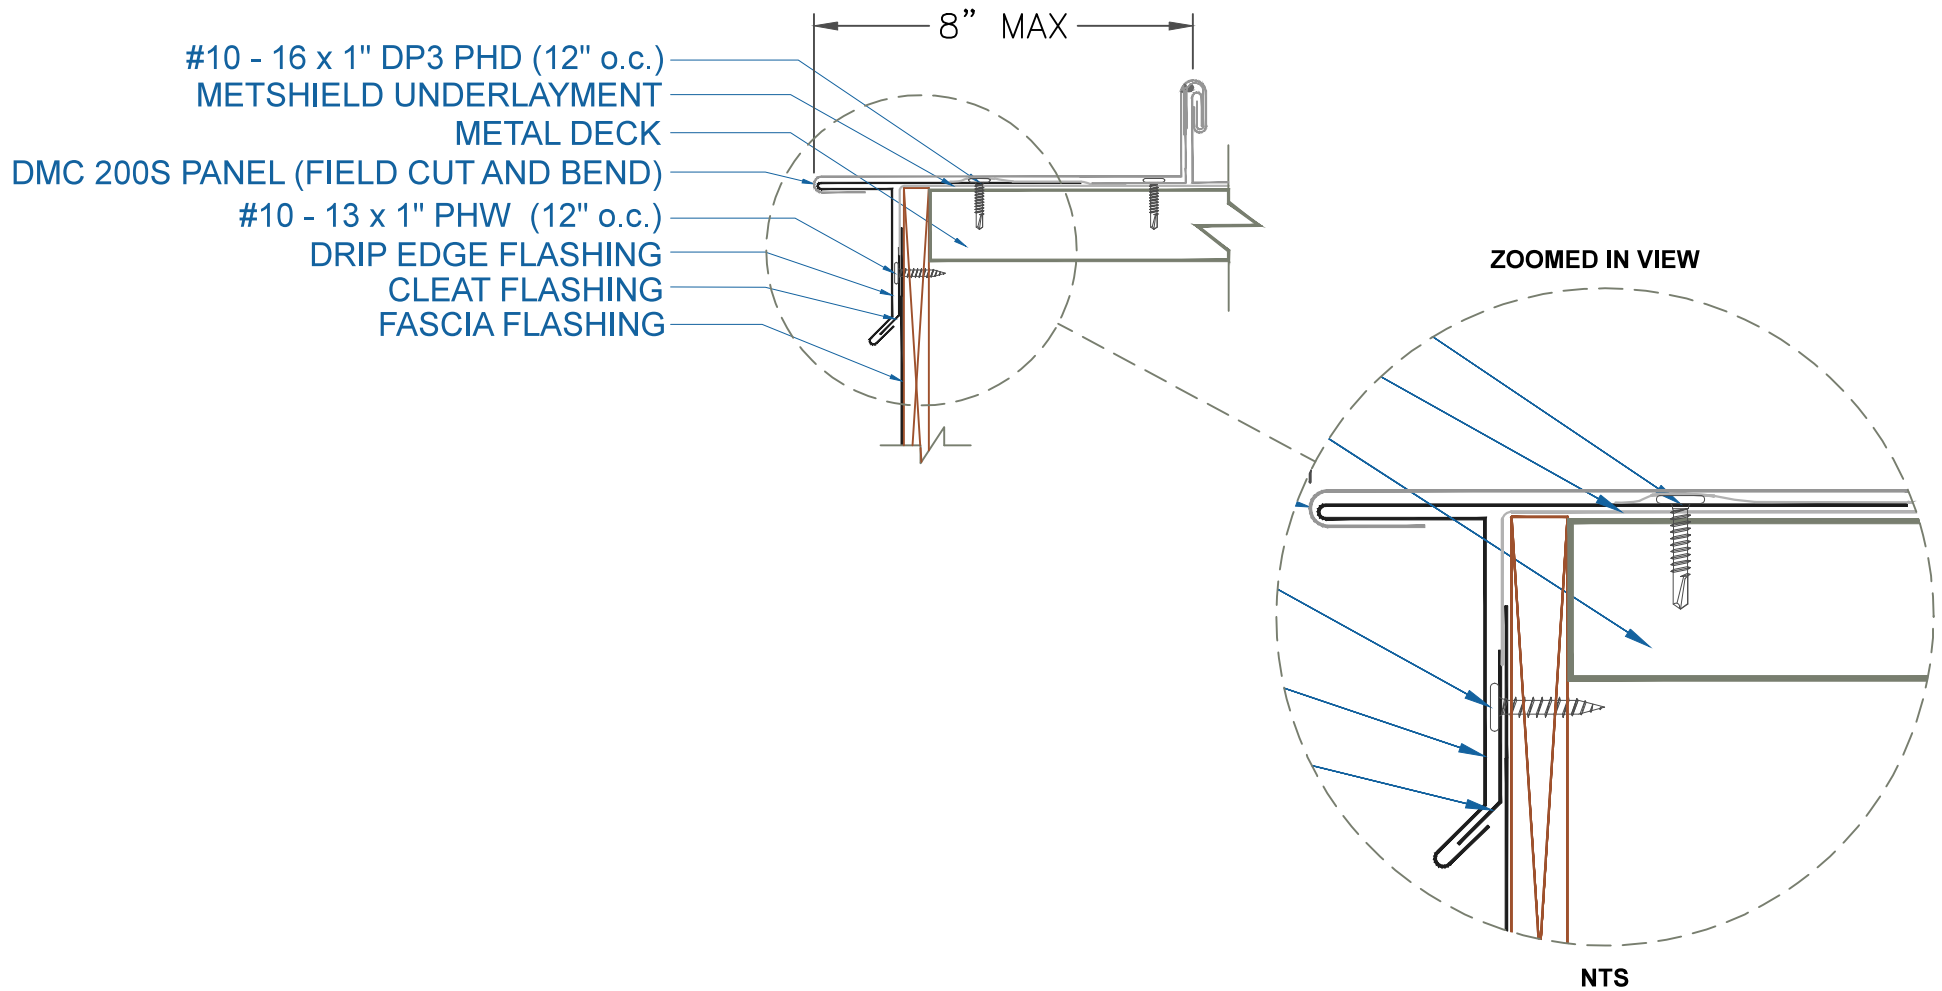

# DMC 200S - METAL DECK

## GABLE ALTERNATE / CURVED

SCALE: 3" = 1'-0"