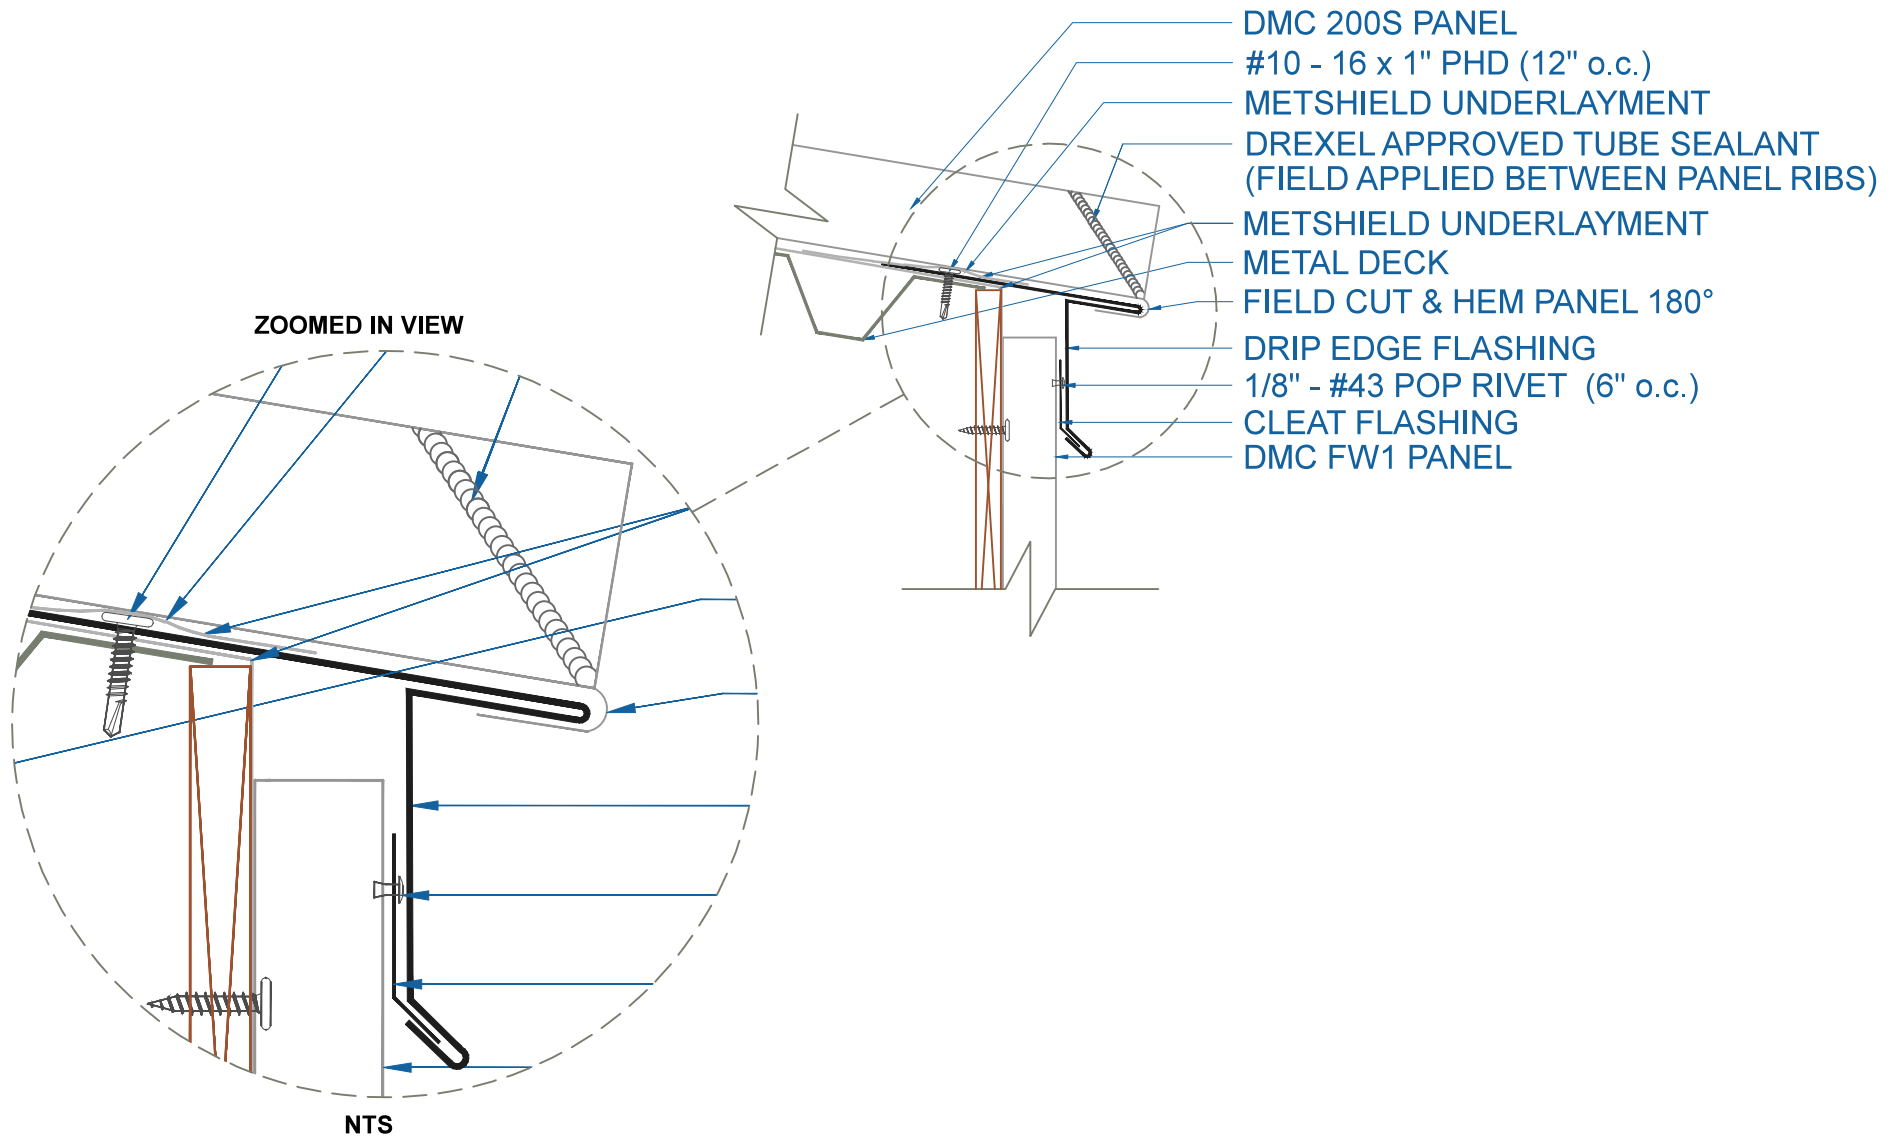

DMC 200S - METAL DECK

DRIP EDGE w/ FLUSH PANEL

SCALE: 3" = 1'-0"

EFFECTIVE DATE: 07-12-2013
SUBJECT TO CHANGE WITHOUT NOTICE