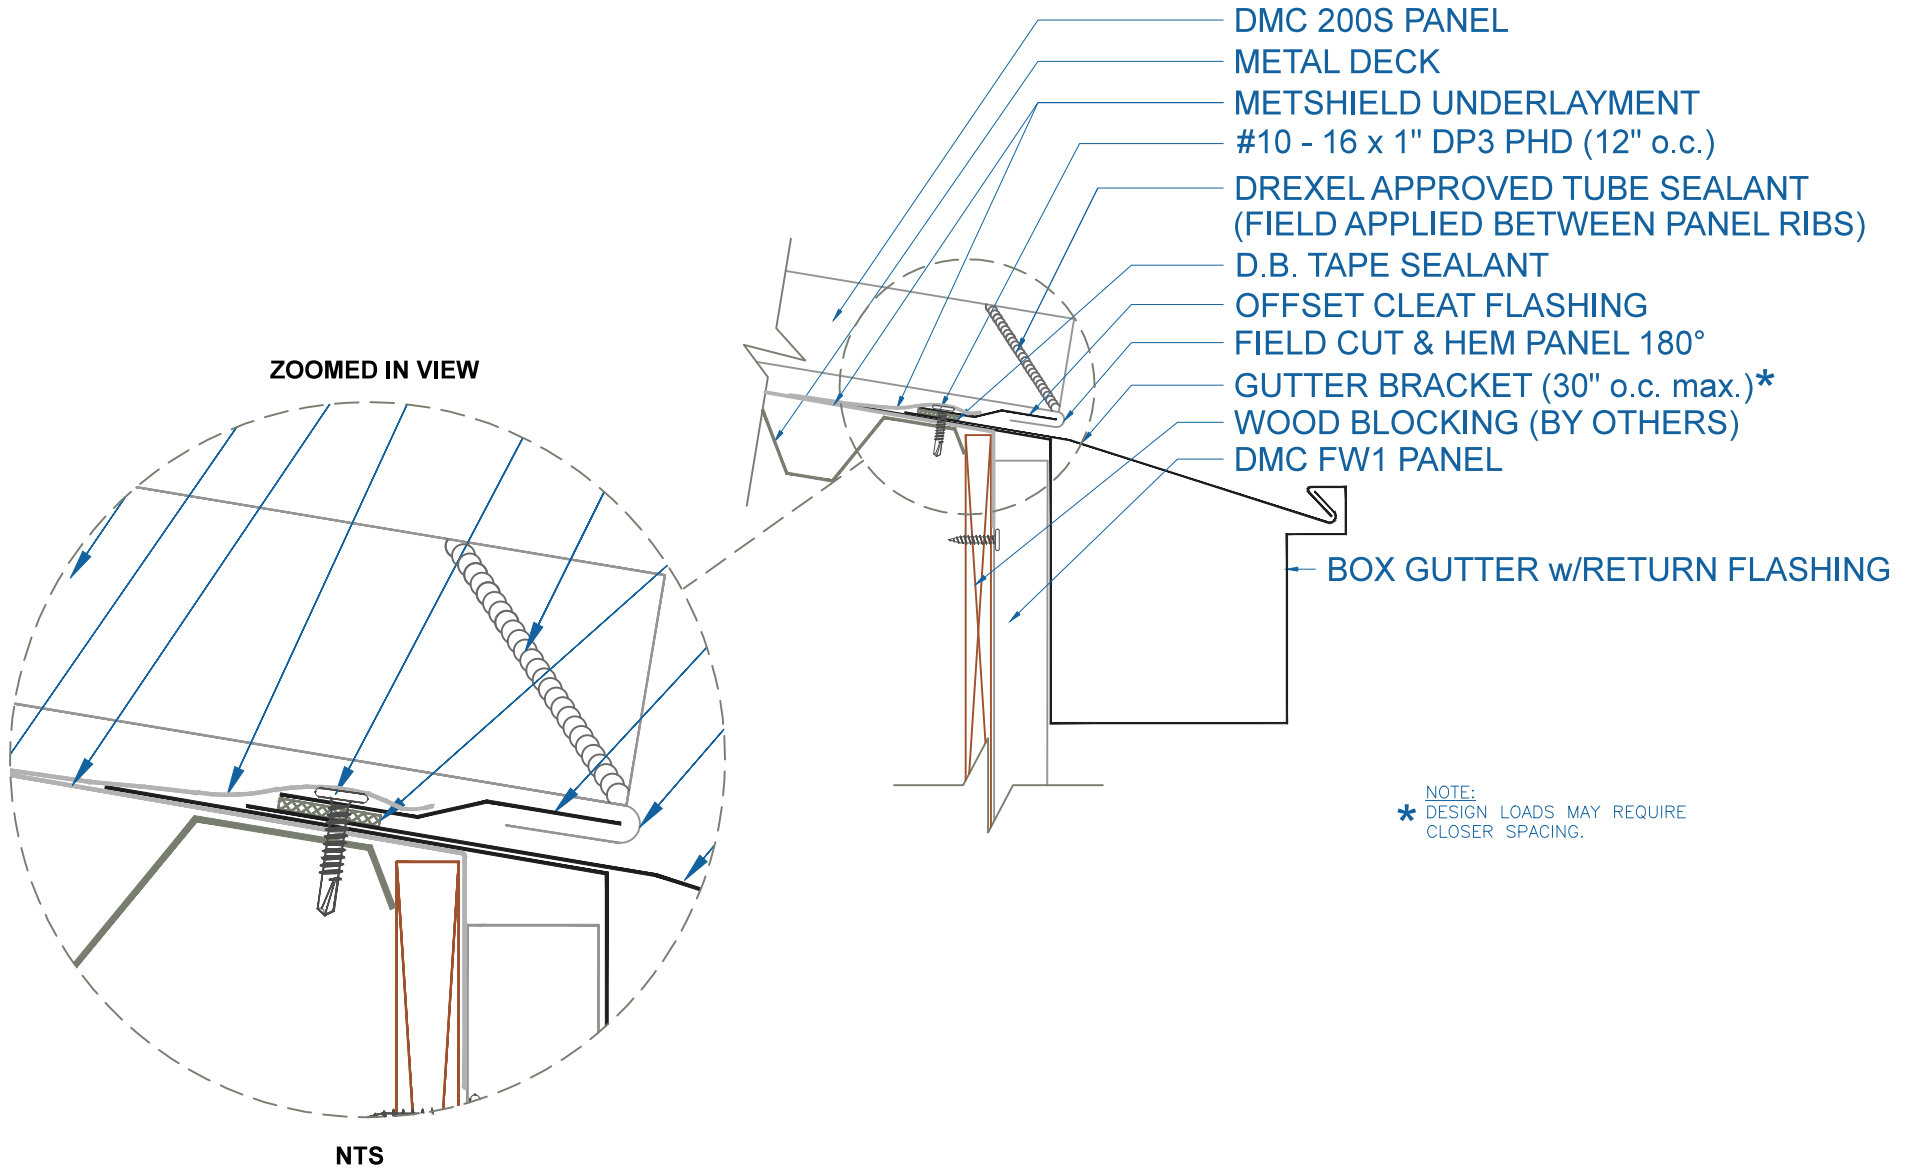

DMC 200S - METAL DECK

BOX GUTTER - w/RETURN w/FLUSH PANEL

EFFECTIVE DATE: 07-12-2013
SUBJECT TO CHANGE WITHOUT NOTICE

SCALE: 3" = 1'-0"